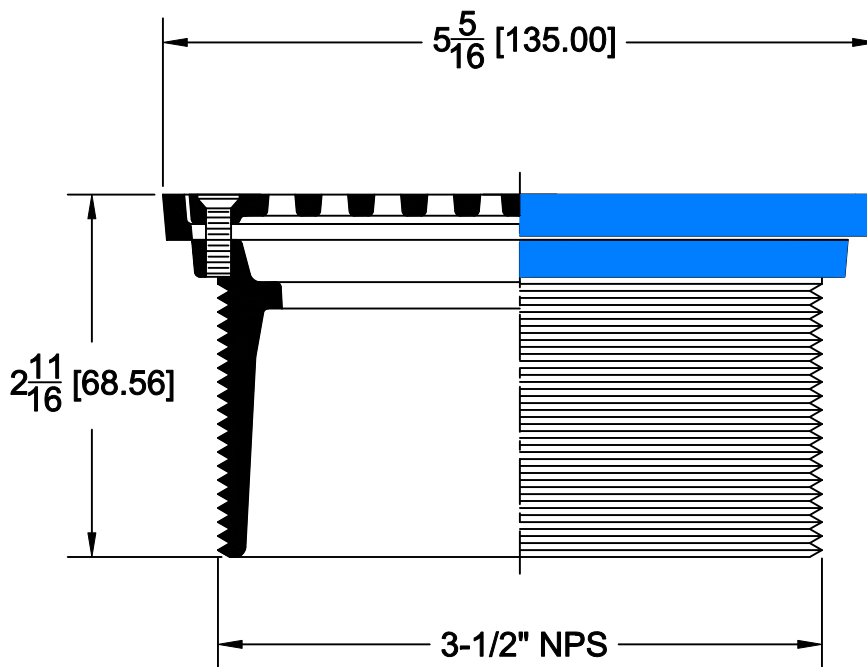

## ADJUSTABLE FLOOR DRAIN

### FD-5SNB

ADJUSTABLE FLOOR / SHOWER DRAIN WITH ROUND SATIN FINISH NICKEL BRASS FRAME & GRATE, 1/2" NPT AND CAST IRON BODY WITH BOTTOM THREADED OUTLET.

GRATE FREE AREA = 6.92 SQ.IN.