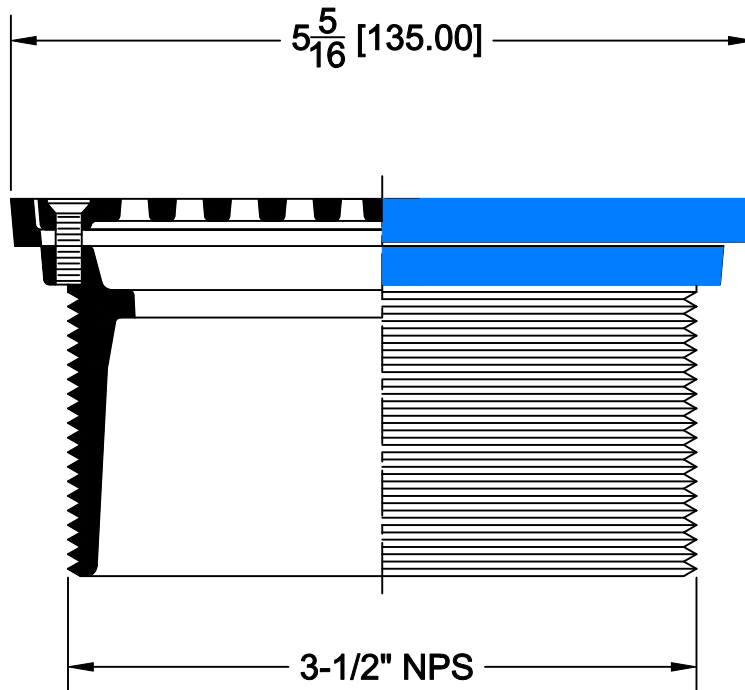

WADE PRO

ADJUSTABLE FLOOR DRAIN

FD-5RNB

ADJUSTABLE FLOOR / SHOWER DRAIN WITH ROUND SATIN FINISH NICKEL BRASS FRAME & GRATE, 1/2" NPT AND CAST IRON BODY WITH BOTTOM THREADED OUTLET.

GRATE FREE AREA = 6.92 SQ.IN.