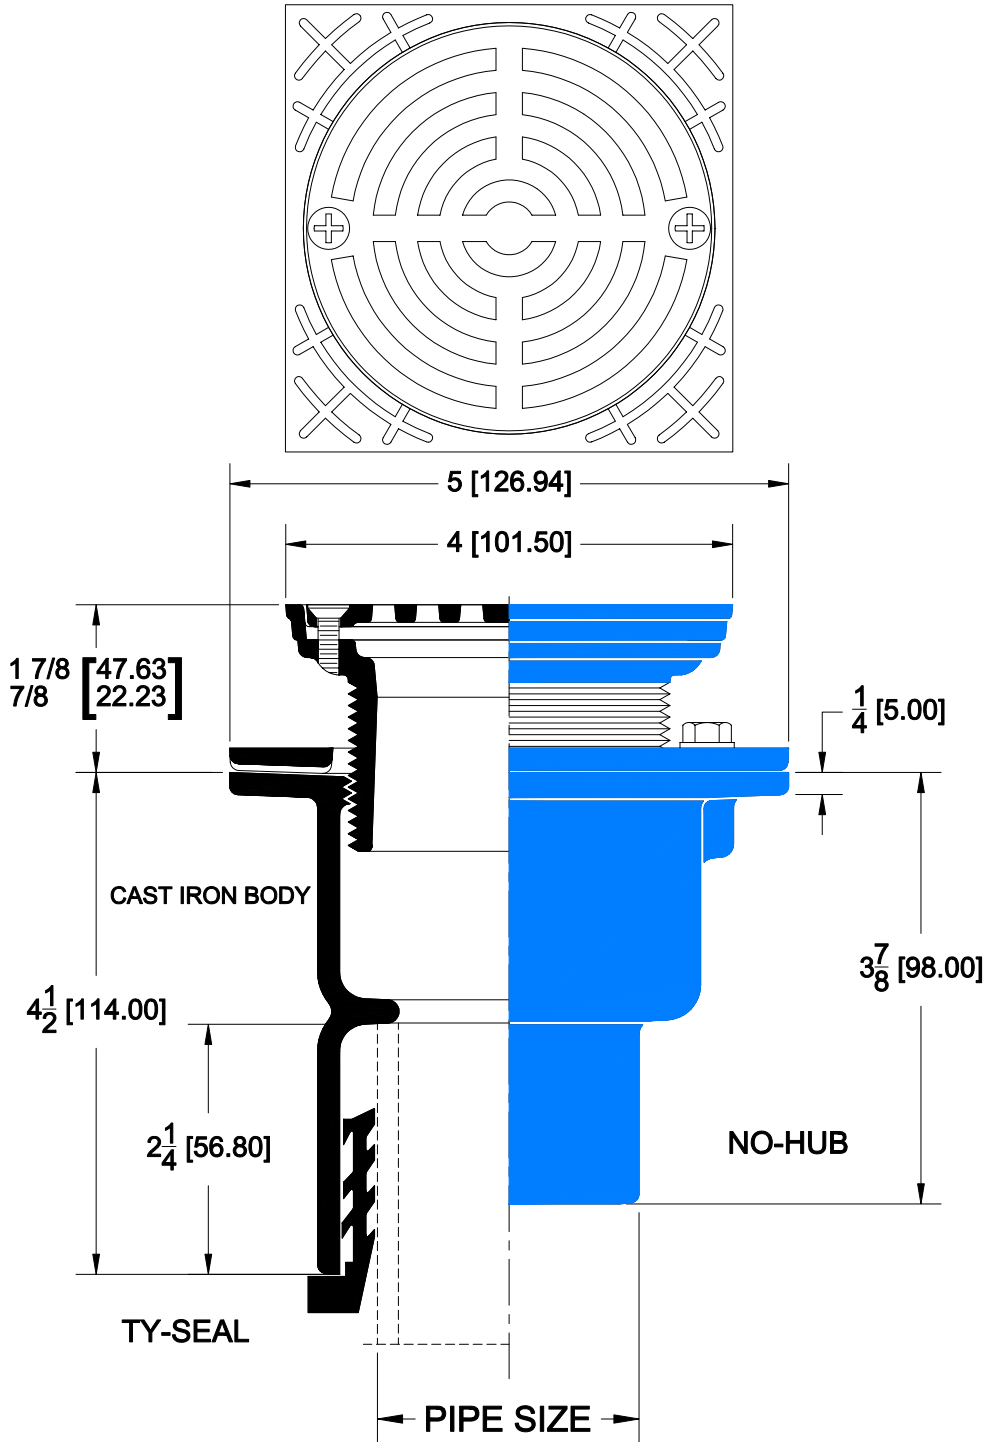

ADJUSTABLE FLOOR DRAIN

FD-130-SNB

ADJUSTABLE FLOOR / SHOWER DRAIN WITH SQUARE SATIN FINISH NICKEL BRONZE FRAME AND GRATE, MEMBRANE CLAMP AND 2" (50MM) BOTTOM OUTLET.

OPTIONS

Catalog No.	Pipe Size	Outlet Style	Suffix	Description
FD-132NH-4SNB	2(50)	NO-HUB	CP	POLISHED CHROME PLATED TOP
FD-132TY-4SNB	2 (50)	TY-SEAL		