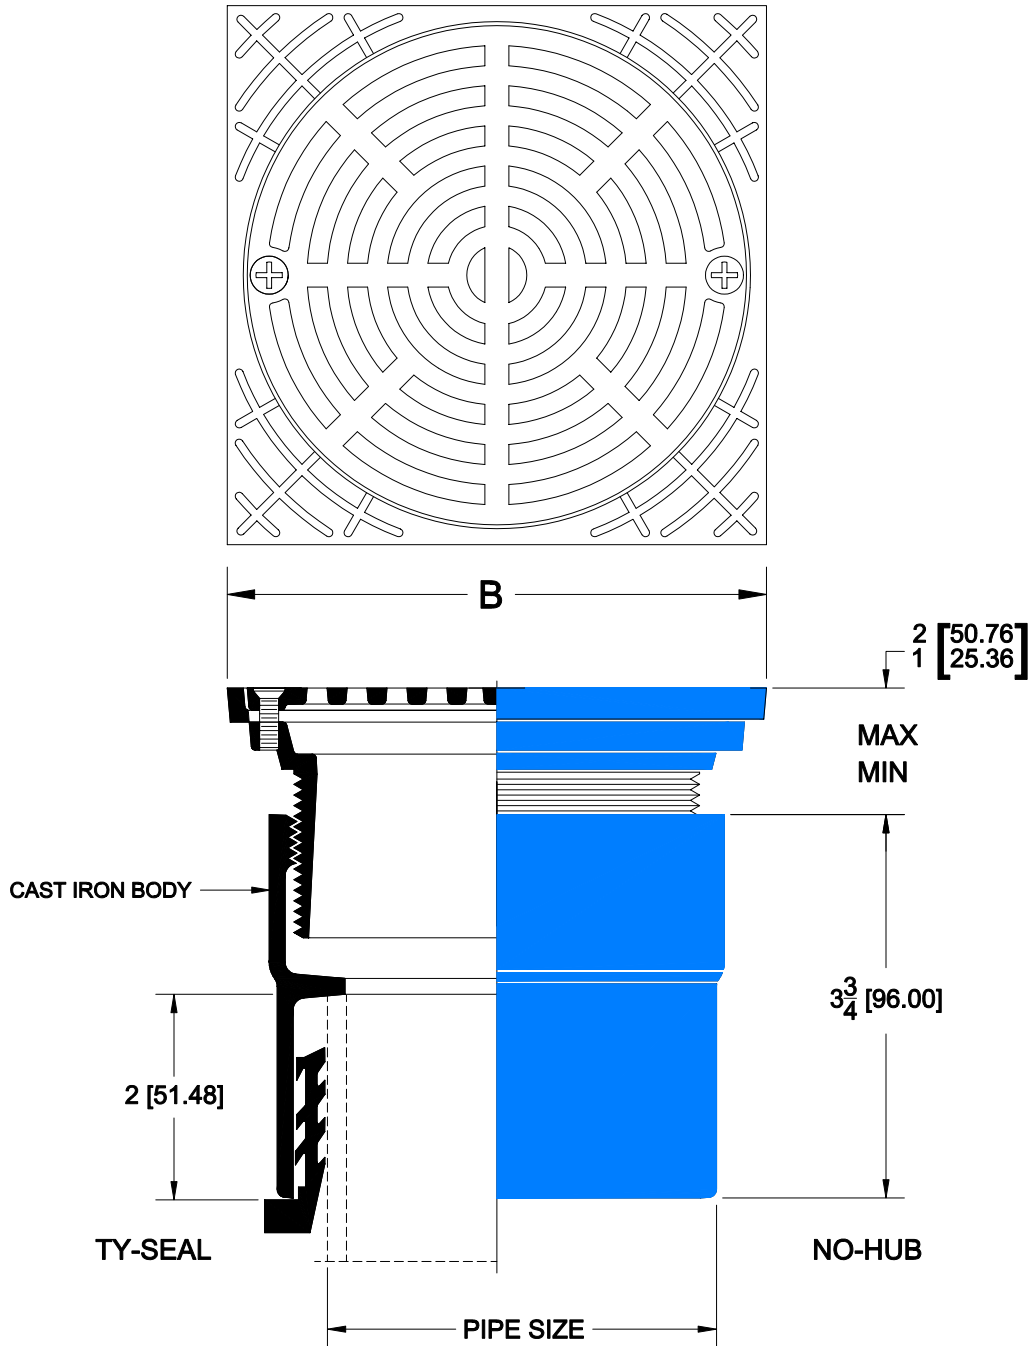

ADJUSTABLE FLOOR DRAIN

FD-120-SNB

ADJUSTABLE FLOOR / SHOWER DRAIN WITH SQUARE SATIN FINISH NICKEL BRONZE FRAME & GRATE, AND CAST IRON BODY WITH BOTTOM OUTLET.

Catalog No.	Pipe Size	Outlet Style
FD-122NH-4SNB	2 (50)	NO-HUB
FD-123NH-4SNB	3 (75)	NO-HUB
FD-124NH-5SNB	4 (100)	NO-HUB
FD-122TY-4SNB	2 (50)	TY-SEAL
FD-123TY-5SNB	3 (75)	TY-SEAL
FD-124TY-5SNB	4 (100)	TY-SEAL

PIPE SIZE	OUTLET	B
2" (50)	TY-SEAL	5-3/8" (135)
2" (50)	NO-HUB	4" (100)
3" (75)	TY-SEAL	5-3/8" (135)
3" (75)	NO-HUB	4" (100)
4" (100)	TY-SEAL	5-3/8" (135)
4" (100)	NO-HUB	5-3/8" (135)