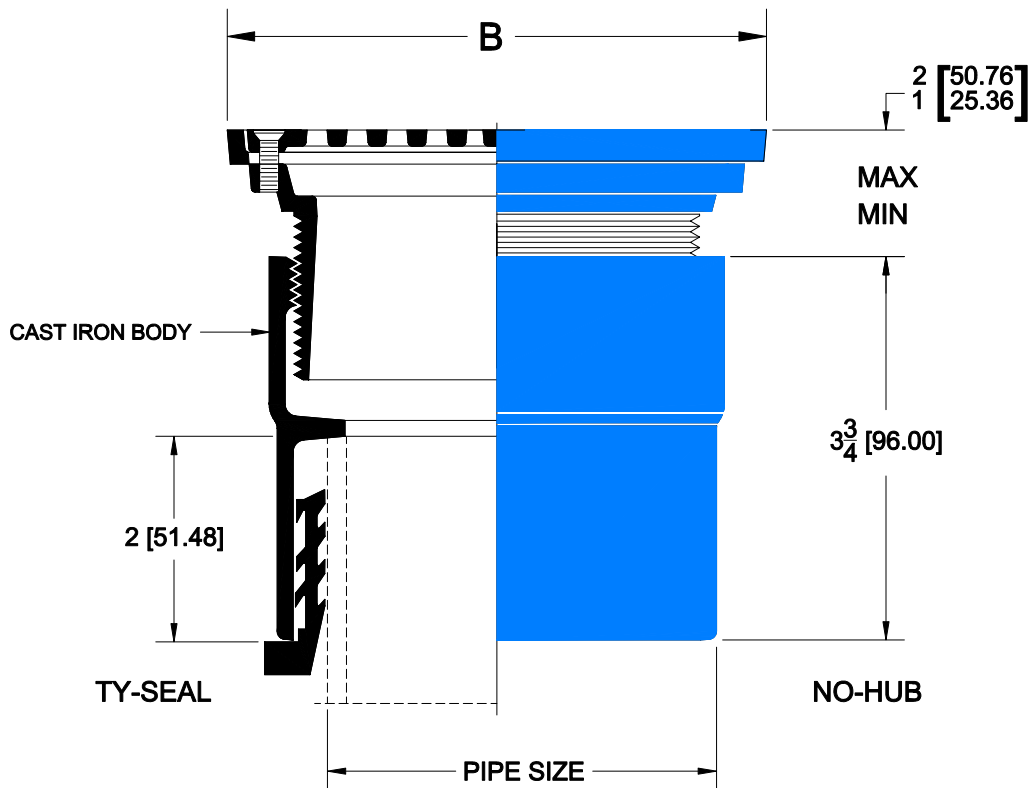

ADJUSTABLE FLOOR DRAIN

FD-120-RNB

ADJUSTABLE FLOOR / SHOWER DRAIN WITH ROUND SATIN FINISH NICKEL BRONZE FRAME & GRATE, AND CAST IRON BODY WITH BOTTOM OUTLET.

Catalog No.	Pipe Size	Outlet Style
<input type="checkbox"/> FD-122NH-4RNB	2 (50)	NO-HUB
<input type="checkbox"/> FD-123NH-4RNB	3 (75)	NO-HUB
<input type="checkbox"/> FD-124NH-5RNB	4 (100)	NO-HUB
<input type="checkbox"/> FD-122TY-4RNB	2 (50)	TY-SEAL
<input type="checkbox"/> FD-123TY-5RNB	3 (75)	TY-SEAL
<input type="checkbox"/> FD-124TY-5RNB	4 (100)	TY-SEAL

PIPE SIZE	OUTLET	B
2" (50)	TY-SEAL	5-3/8" (135)
2" (50)	NO-HUB	4" (100)
3" (75)	TY-SEAL	5-3/8" (135)
3" (75)	NO-HUB	4" (100)
4" (100)	TY-SEAL	5-3/8" (135)
4" (100)	NO-HUB	5-3/8" (135)