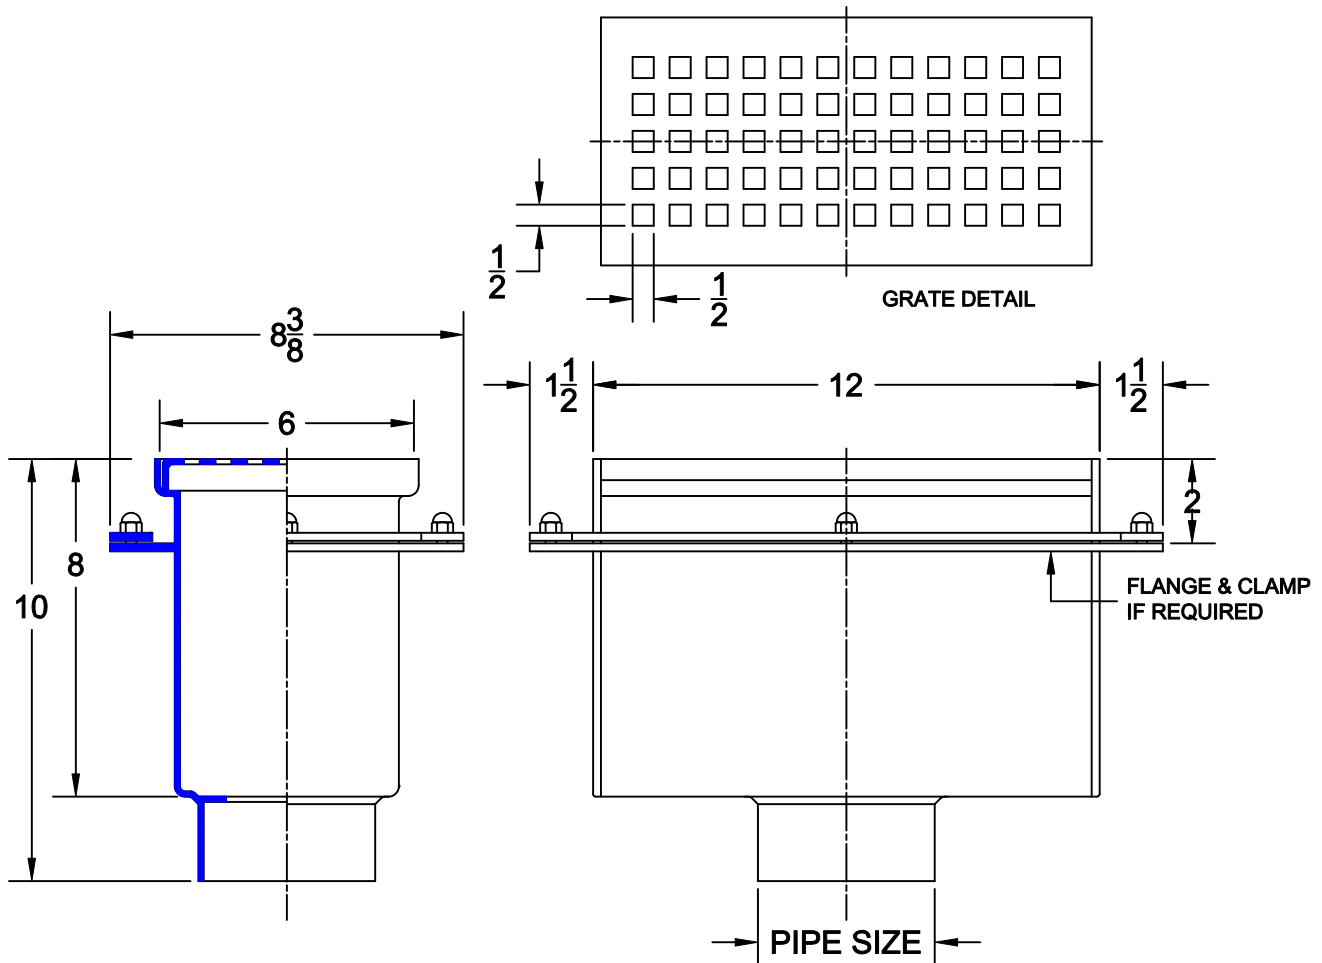

Floor Sink - Stainless Steel

9840-SS

Stainless steel floor sink with 12 Ga perforated grate and No-Hub outlet.

OPTIONS

Cat. No.	Pipe Size	Wt. Lbs.	Suffix	Description
<input type="checkbox"/> 9282-SS	2	11.0	<input type="checkbox"/> 5	Vandal Proof
<input type="checkbox"/> 9843-SS	3	11.0	<input type="checkbox"/> 9	Secondary Dome Strainer
<input type="checkbox"/> 9284-SS	4	11.0	<input type="checkbox"/> 18	Solid Cover
			<input type="checkbox"/> 26	Flange & Clamp Device