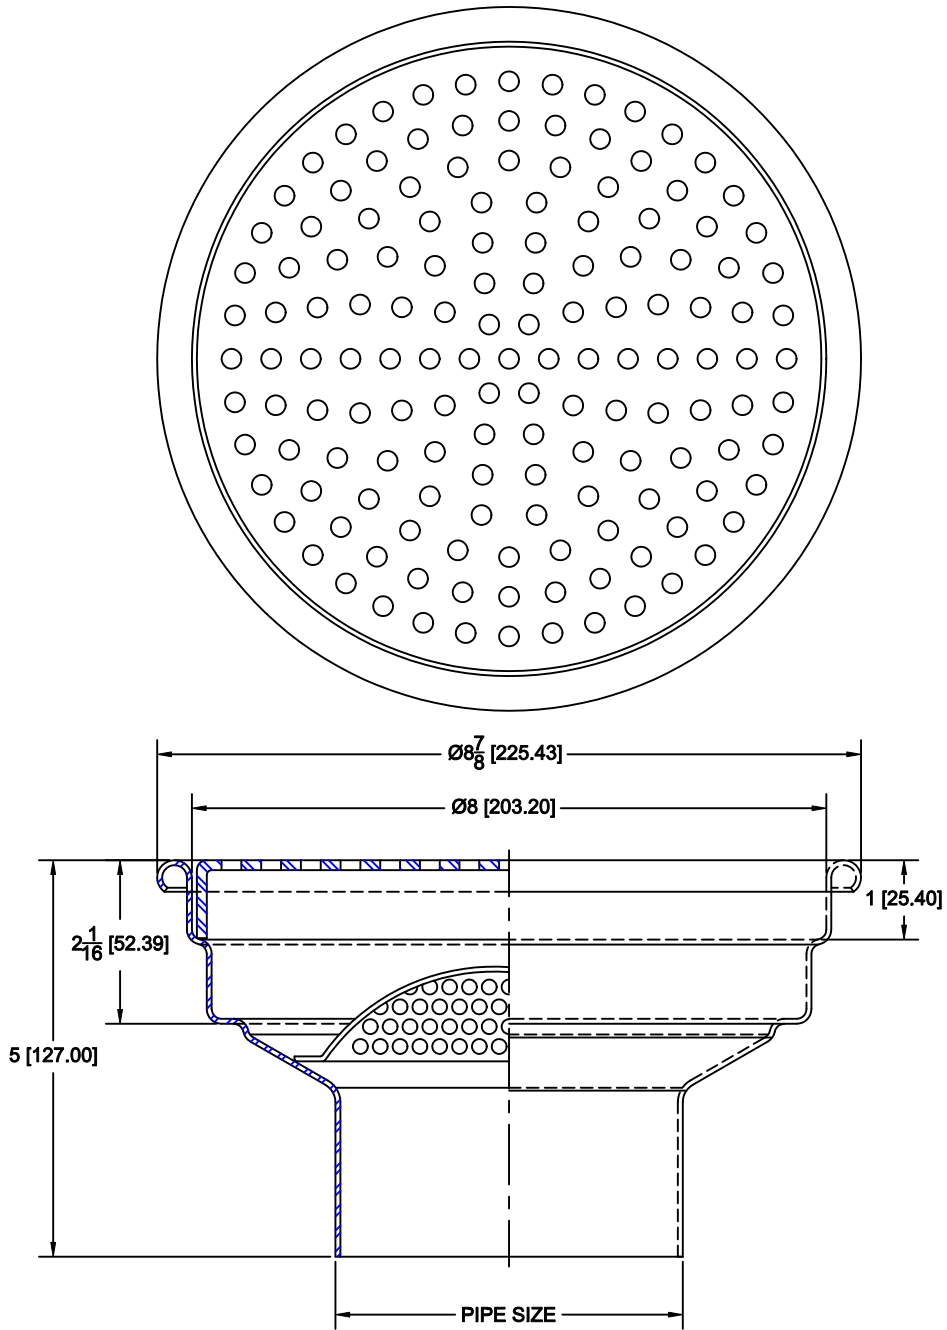

Stainless Steel Round Floor Sink

9500

Type 304 Stainless steel round floor sink with 12 ga thick medium duty grate non-tilt grate and dome bottom strainer and no-hub bottom outlet. Grate Perforations are 1/4" Diameter.

OPTIONS

Cat. No.	Pipe Size	Wt. Lbs.	Suffix	Description
<input type="checkbox"/> 9502	2 (50)	7.5	<input type="checkbox"/> 5	Vandal Proof
<input type="checkbox"/> 9503	3 (75)	7.5	<input type="checkbox"/> 15	Half Grate
<input type="checkbox"/> 9504	4 (100)	7.5	<input type="checkbox"/> 16	Three Quarter Grate
<input type="checkbox"/> 9506	6 (150)	7.5	<input type="checkbox"/> 18	Solid Cover
			<input type="checkbox"/> 26	Flange with Clamp Device
			<input type="checkbox"/> 27	Sediment Basket