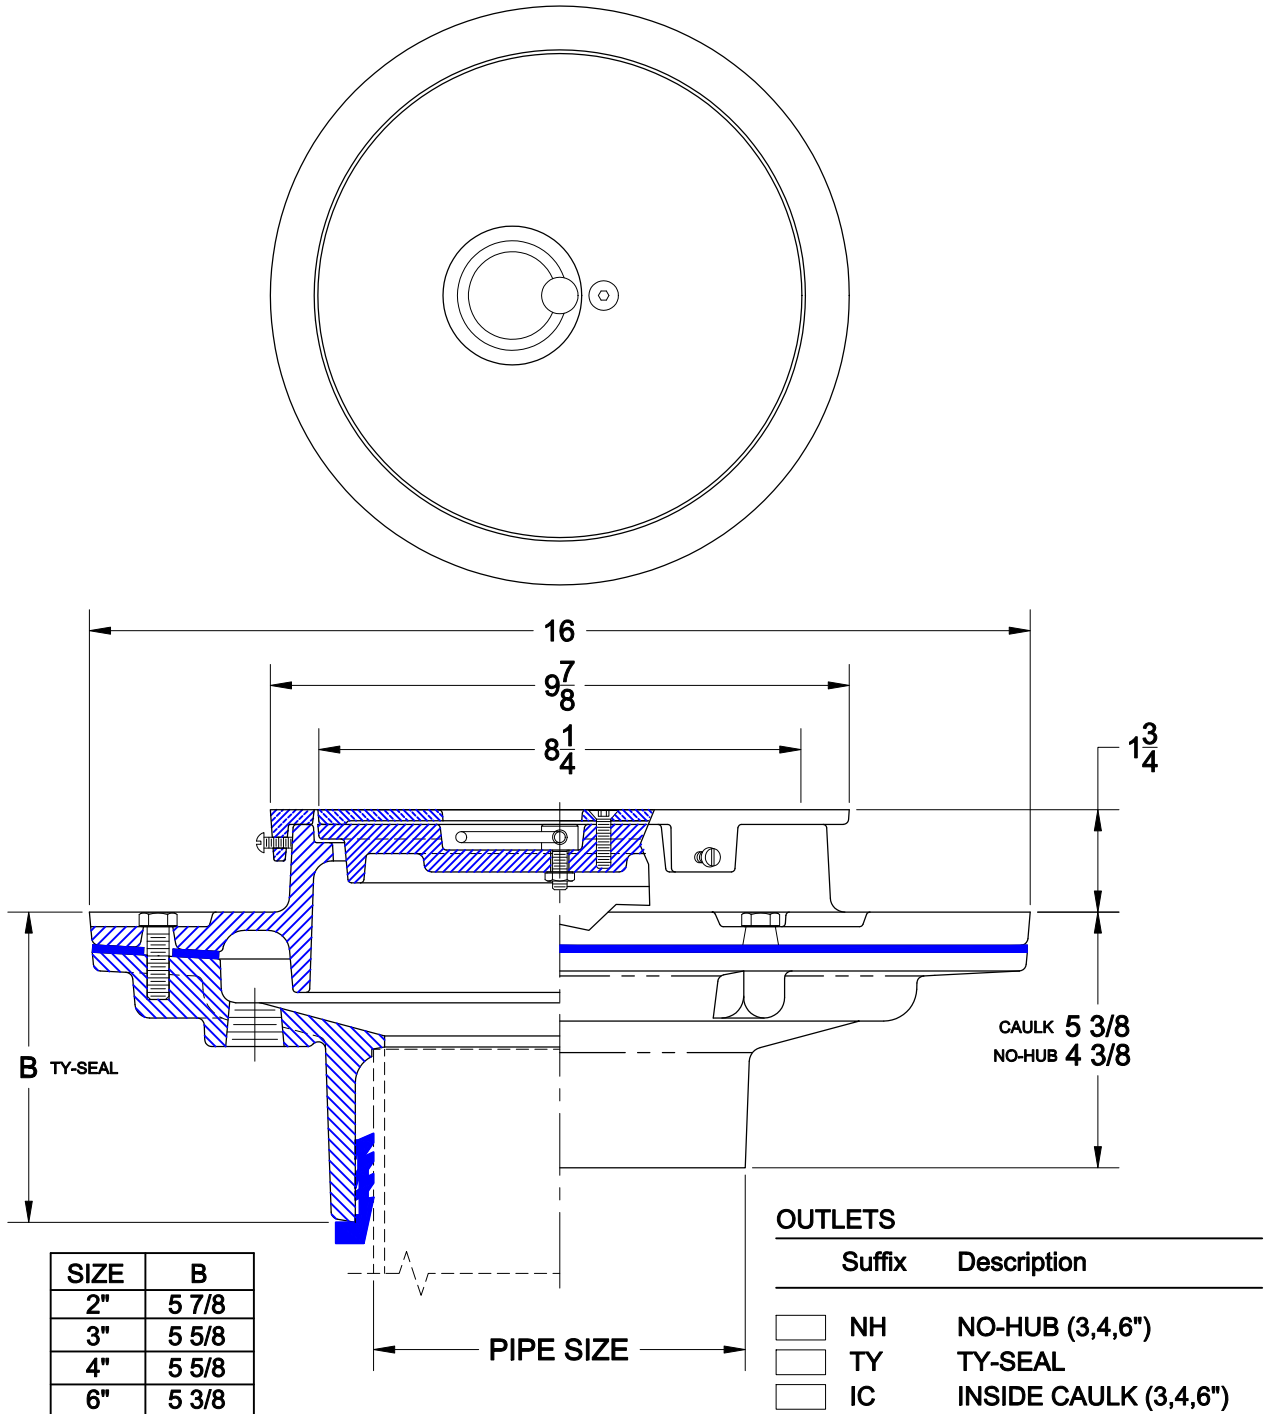

# FLOOR SINK - FLUSHING RIM

9300-1-18

CAST IRON FLUSHING RIM FLOOR SINK WITH SOLID COVER, PULL RING, SATIN FINISH NICKEL BRONZE VENEER, A.R.E. COATED INTERIOR, 3/4" NPT FLUSH CONNECTION AND BOTTOM OUTLET.

## OPTIONS

Cat. No.	Pipe Size	Wt. Lbs.	Suffix	Description
<input type="checkbox"/> 9302-1-18	2	56.0	<input type="checkbox"/> 5	VANDAL PROOF (SECURED COVER)
<input type="checkbox"/> 9303-1-18	3	55.0	<input type="checkbox"/> 93	P-TRAP W/ 1/2" FLUSHING CONNECTION
<input type="checkbox"/> 9304-1-18	4	55.0		
<input type="checkbox"/> 9306-1-18	6	55.0		