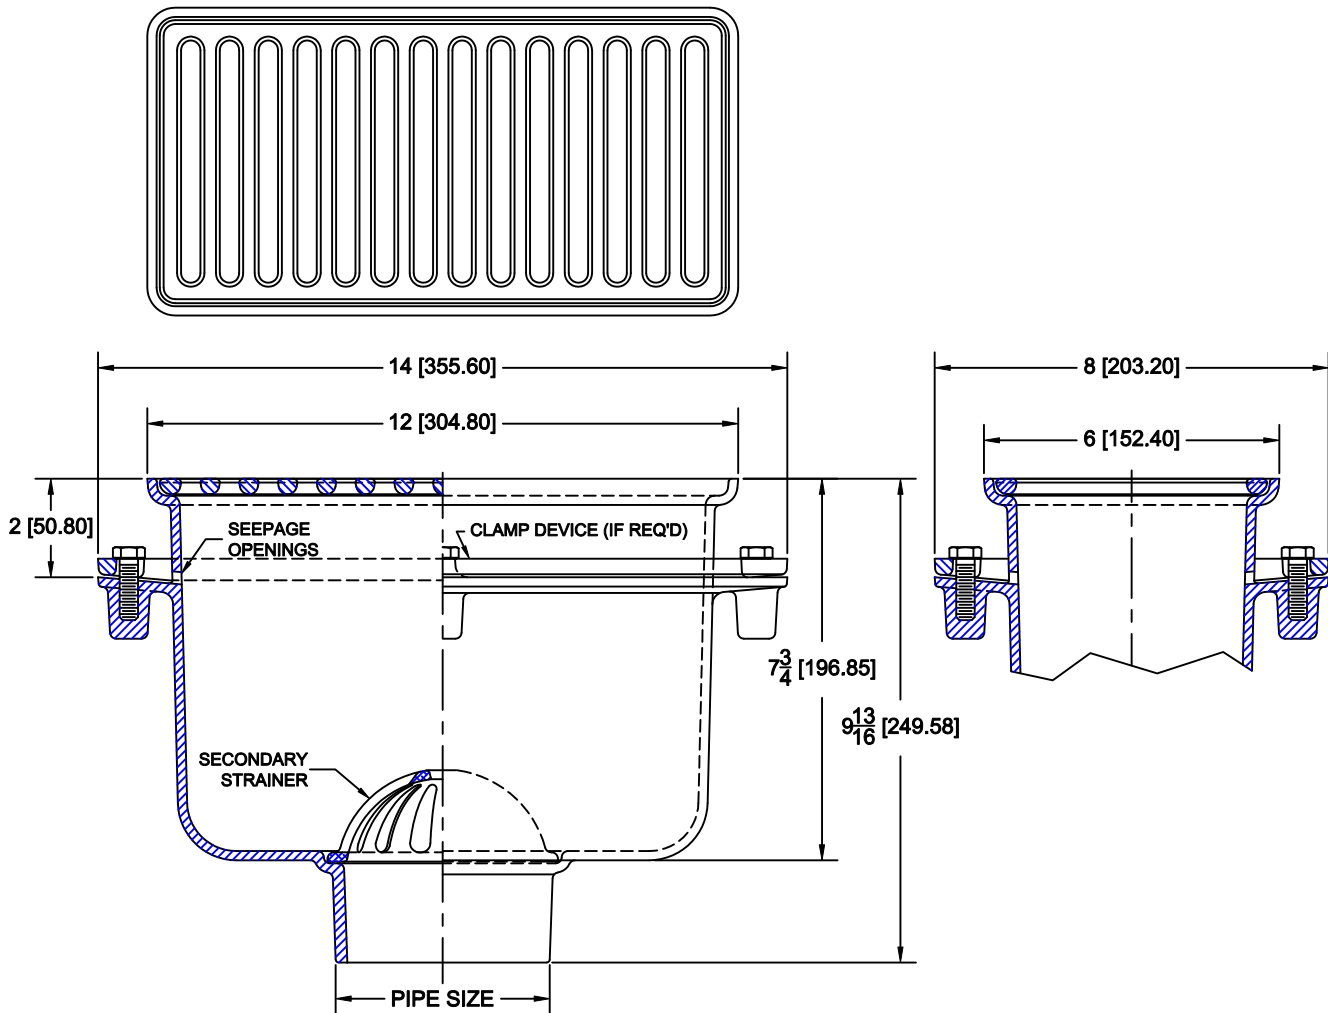

RECTANGULAR FLOOR SINK

9240-64

CAST IRON RECTANGULAR FLOOR SINK WITH A.R.E. PORCELAIN COATED INTERIOR, PORCELAIN COATED GRATE, PLASTIC DOME BOTTOM STRAINER AND NO-HUB BOTTOM OUTLET

			OPTIONS	
Cat. No.	Pipe Size	Wt. Lbs.	Suffix	Description
<input type="checkbox"/> 9242-64	2 (50)	11.0	<input type="checkbox"/> 6	1/2" TRAP PRIMER CONNECTION
<input type="checkbox"/> 9243-64	3 (75)	11.5	<input type="checkbox"/> 15	HALF GRATE
			<input type="checkbox"/> 26	CLAMP DEVICE
			<input type="checkbox"/> 27	ALUMINUM SEDIMENT BUCKET
			<input type="checkbox"/> EF4	4" DIA. FUNNEL (SAME MATERIAL AS TOP)
			<input type="checkbox"/> EF6	6" DIA. FUNNEL (SAME MATERIAL AS TOP)

AutoCad.dwg