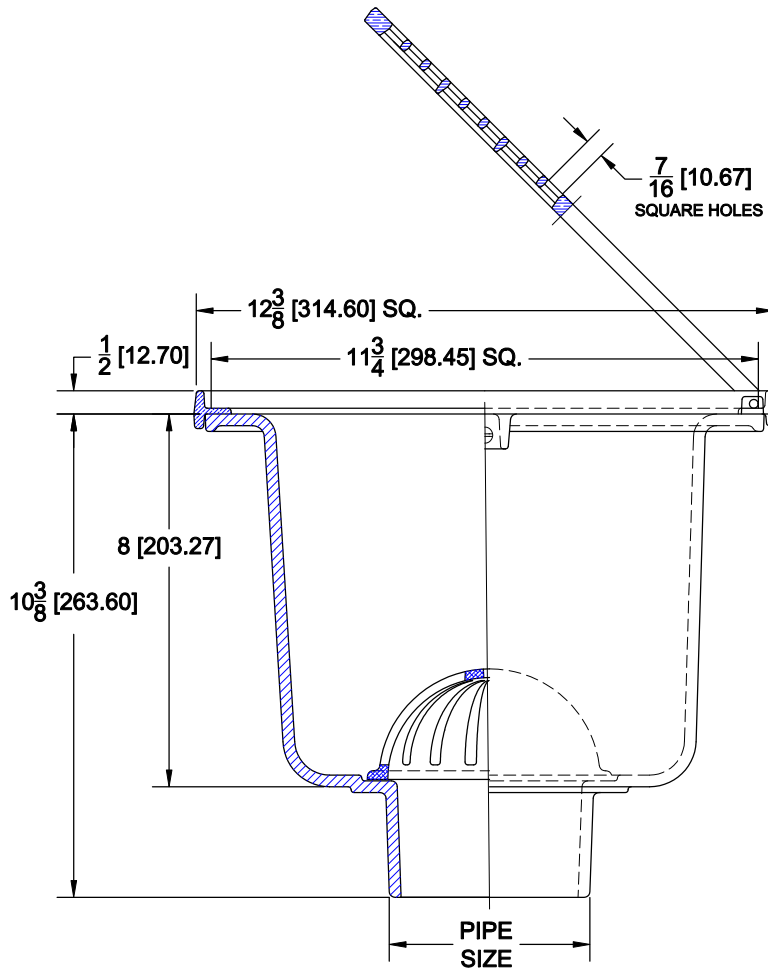

# FLOOR SINKS - SQUARE

9140-LF-9

CAST IRON 12" SQUARE FLOOR SINK WITH 10" DEEP SUMP, A.R.E. INTERIOR, NO-HUB BOTTOM OUTLET, ALUMINUM DOME BOTTOM STRAINER AND NICKEL BRONZE TOP WITH HINGED GRATE.

### OPTIONS

Cat. No.	Pipe Size	Wt. Lbs.	Suffix	Description
<input type="checkbox"/> 9142-LF-9	2 (50)	25.0	<input type="checkbox"/> 15	HALF GRATE
<input type="checkbox"/> 9143-LF-9	3 (75)	25.0	<input type="checkbox"/> 16	THREE QUARTER GRATE
<input type="checkbox"/> 9144-LF-9	4 (100)	25.0	<input type="checkbox"/> 27	ALUMINUM SEDIMENT BUCKET
			<input type="checkbox"/> 64	A.R.E. CAST IRON TOP