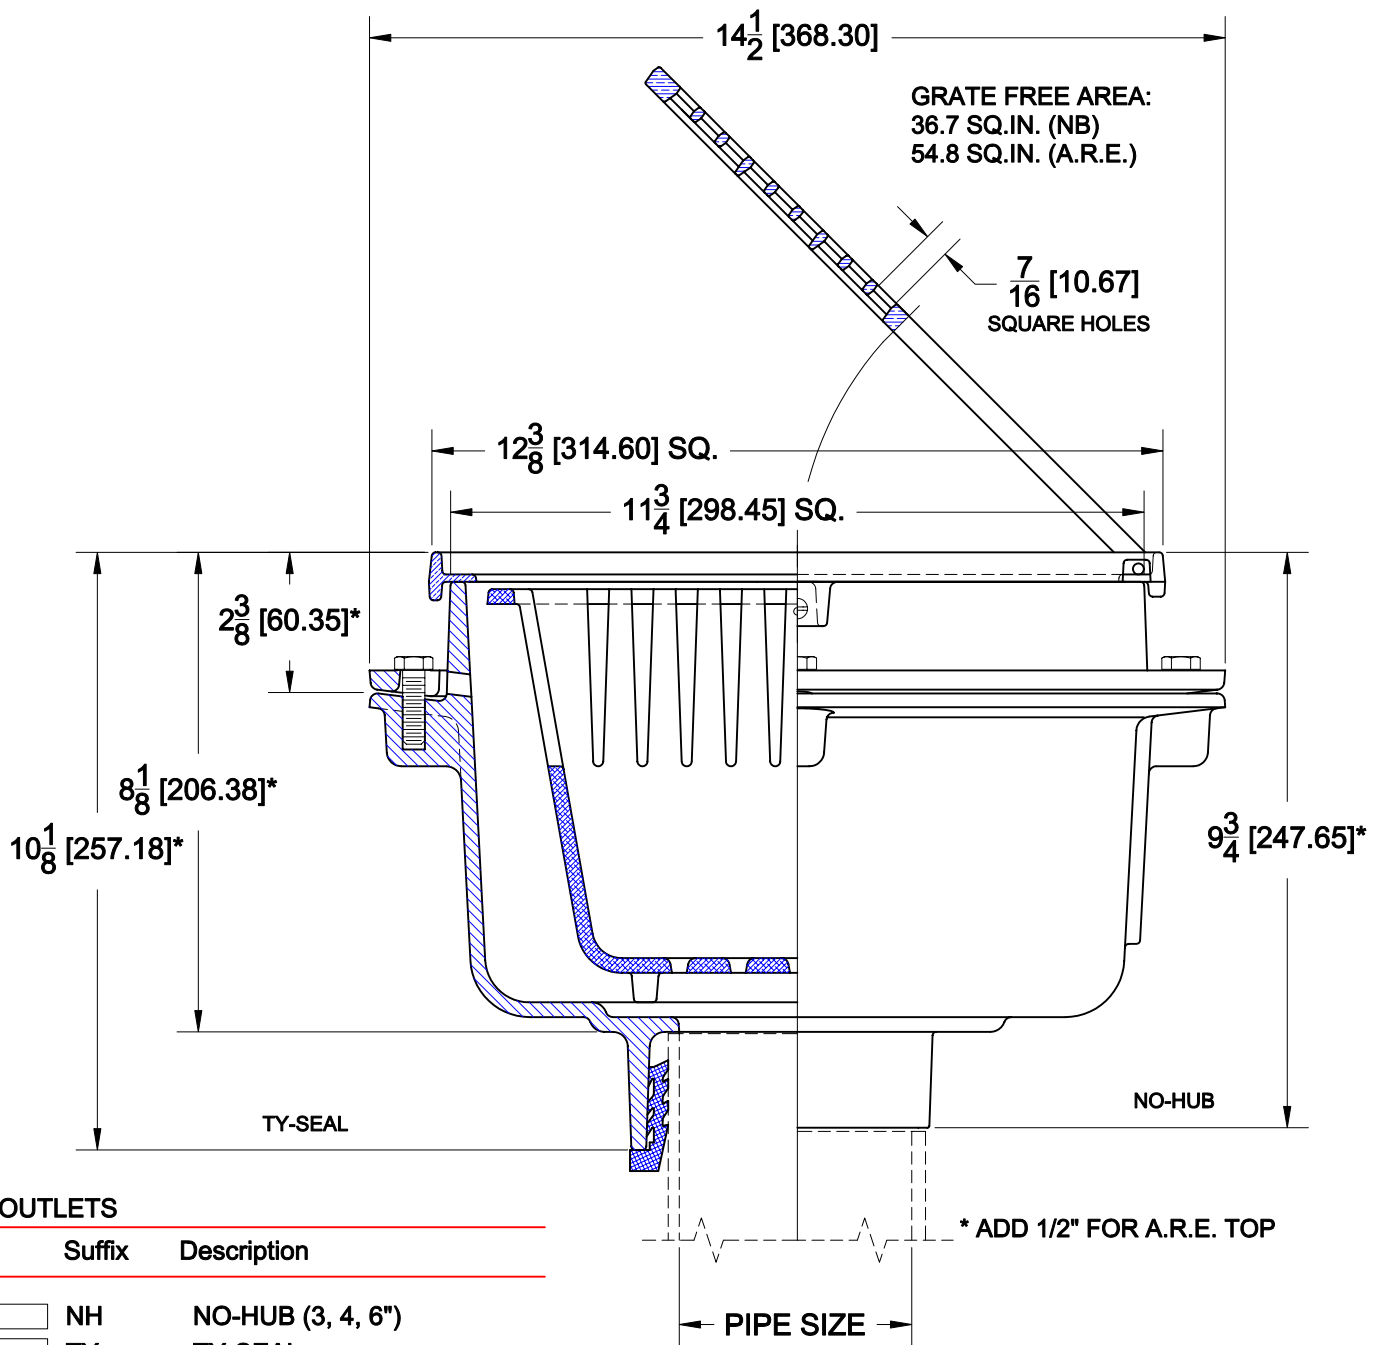

FLOOR SINKS - SQUARE

9140-27

CAST IRON 12" SQUARE FLOOR SINK WITH 8" DEEP SUMP, A.R.E. INTERIOR, ALUMINUM SEDIMENT BUCKET AND NICKEL BRONZE TOP WITH HINGED GRATE.

OUTLETS

Suffix	Description
NH	NO-HUB (3, 4, 6")
TY	TY-SEAL
IC	INSIDE CAULK (3, 4")

OPTIONS

Cat. No.	Pipe Size	Wt. Lbs.	Suffix	Description
9142-27	2 (50)	47.0	6	TRAP PRIMER CONNECTION (1/2" NPT)
9143-27	3 (75)	47.0	15	HALF GRATE
9144-27	4 (100)	47.0	16	THREE QUARTER GRATE
9146-27	6 (150)	48.0	26	CLAMP DEVICE
			64	A.R.E. CAST IRON TOP

NOTE: TY-SEAL OUTLETS WILL ACCOMODATE IPS PIPE SIZES IN 2", 3" & 4" ONLY. (PLASTIC, STEEL, ETC.)

AutoCad.dwg