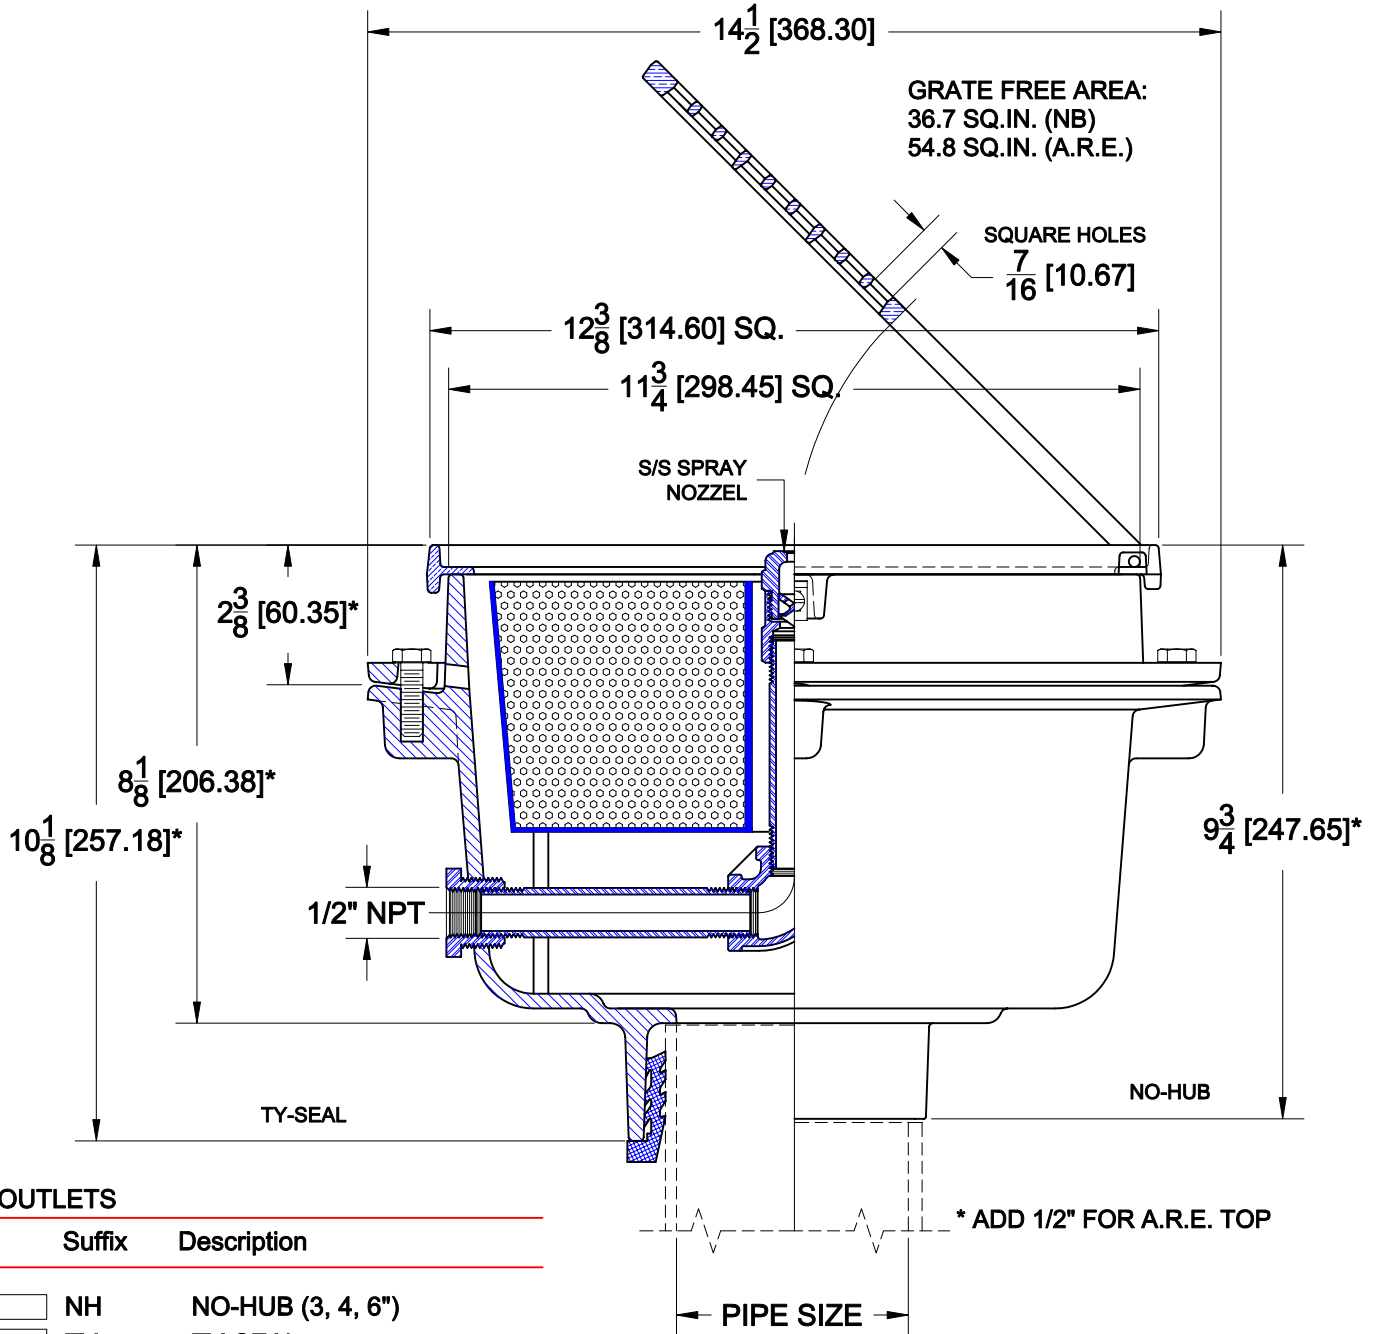

FLOOR SINKS - SQUARE

9140-169

CAST IRON 12" SQUARE FLOOR SINK WITH 8" DEEP SUMP, A.R.E. INTERIOR, SPRAY WASH FEATURE PERFORATED S/S SEDIMENT BASKET AND NICKEL BRONZE TOP WITH HINGED GRATE.

OUTLETS

Suffix	Description
NH	NO-HUB (3, 4, 6")
TY	TY-SEAL
IC	INSIDE CAULK (3, 4")

OPTIONS

Cat. No.	Pipe Size	Wt. Lbs.	Suffix	Description
9142-169	2 (50)	47.0	26	CLAMP DEVICE
9143-169	3 (75)	47.0	64	A.R.E. CAST IRON TOP
9144-169	4 (100)	47.0		
9146-169	6 (150)	48.0		

NOTE: TY-SEAL OUTLETS WILL ACCOMODATE IPS PIPE SIZES IN 2", 3" & 4" ONLY. (PLASTIC, STEEL, ETC.)