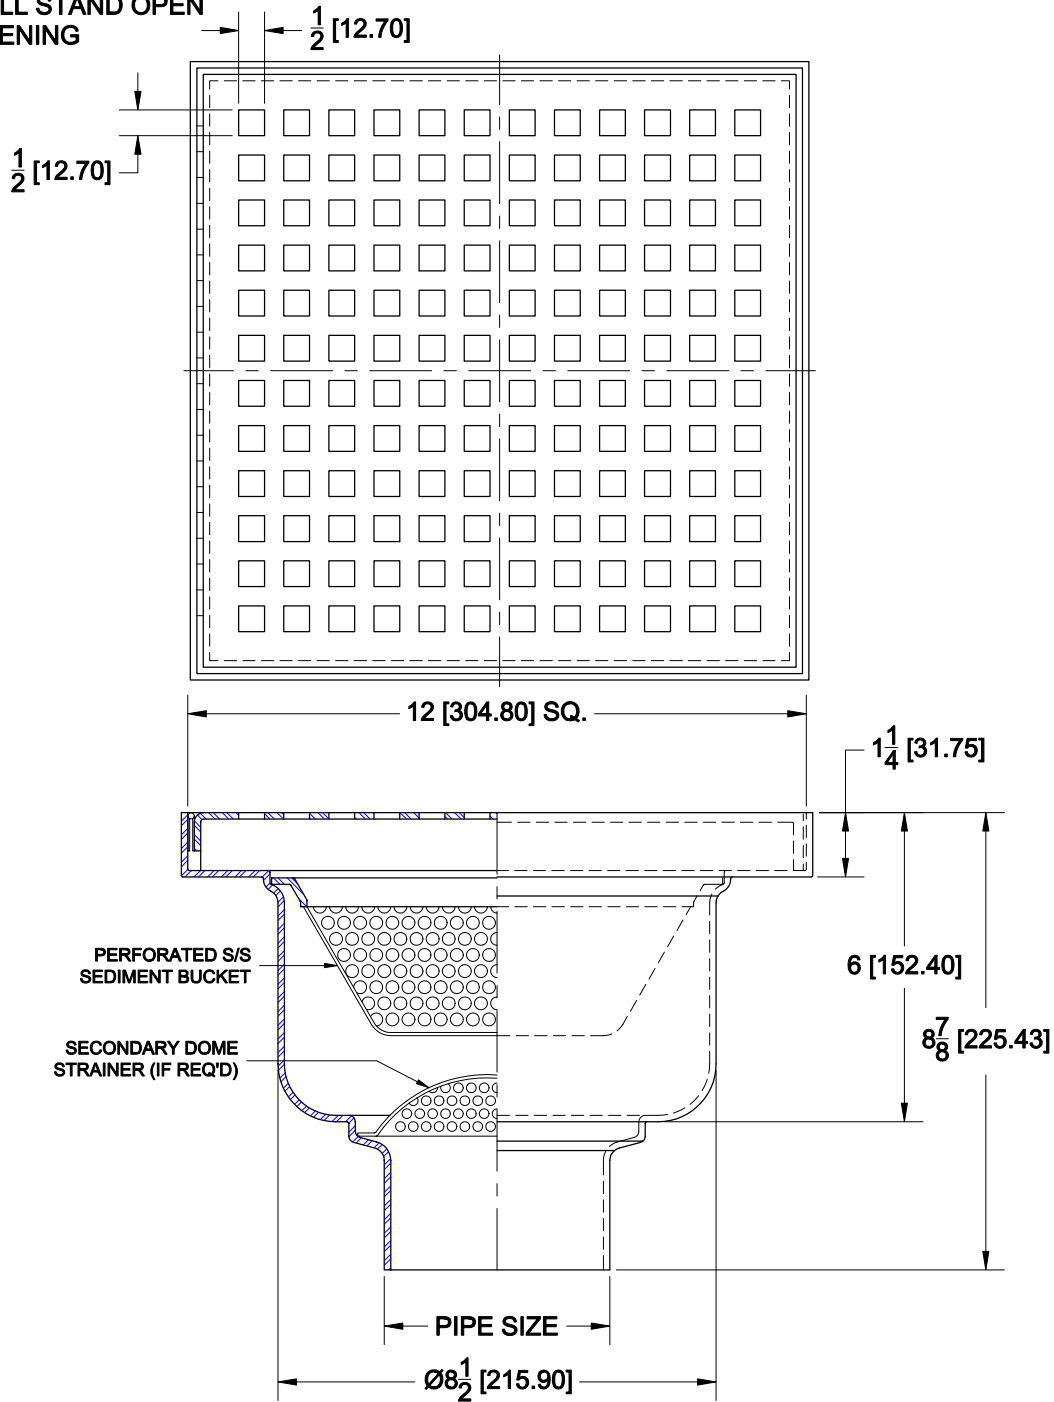

# FLOOR SINKS - STAINLESS STEEL

9100-14

STAINLESS STEEL 12" SQUARE FLOOR SINK WITH HINGED COVER, 6" DEEP ROUND SUMP AND BOTTOM OUTLET.

COVER WILL STAND OPEN AFTER OPENING

### OPTIONS

Cat. No.	Pipe Size	Wt. Lbs.	Suffix	Description
<input type="checkbox"/> 9102-14	2 (50)	10.0	<input type="checkbox"/> 6	1/2" TRAP PRIMER CONNECTION
<input type="checkbox"/> 9103-192	3 (75)	10.0	<input type="checkbox"/> 24	ANCHOR FLANGE
<input type="checkbox"/> 9104-192	4 (100)	10.0	<input type="checkbox"/> 26	ANCHOR FLANGE W/ CLAMP DEVICE
			<input type="checkbox"/> 17	COVER W/ 2" CENTER HOLE