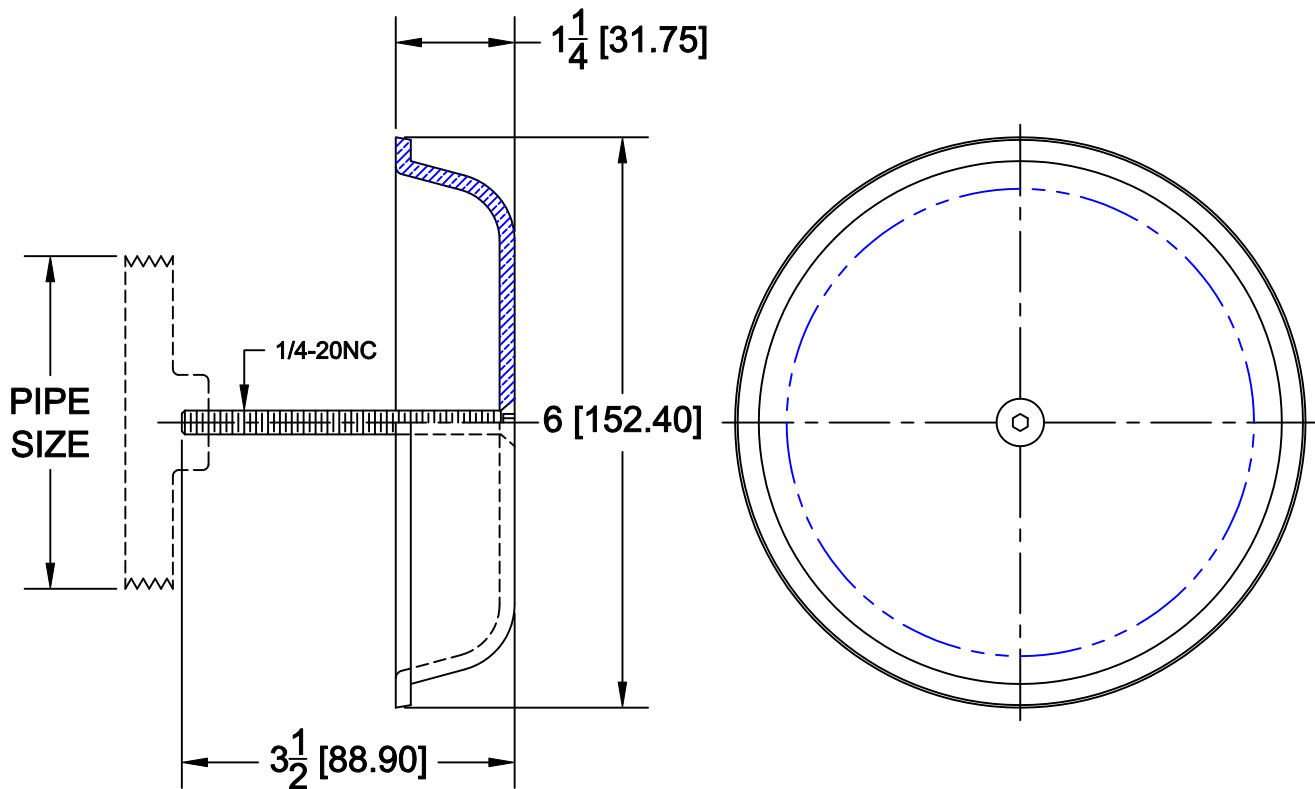

Wall Access Cover

8480-X

ROUND SATIN FINISH NICKEL BRONZE DISHED ACCESS COVER WITH CENTER SECURING SCREW.

| | | | | OPTIONS | |
|----------------------------------|-------------|-------------------------------|----------|------------------------------|---------------------------------|
| Cat. No. | D | Plug Size | Wt. Lbs. | Suffix | Description |
| <input type="checkbox"/> 8480-X6 | 6" (150) | 1 1/2 to 3 1/2" (38 to 90) | 4.0 | <input type="checkbox"/> 179 | Security Screw (Pin Allen Head) |
| | | | | <input type="checkbox"/> PAW | Wrench MD1503 for Above Screw |