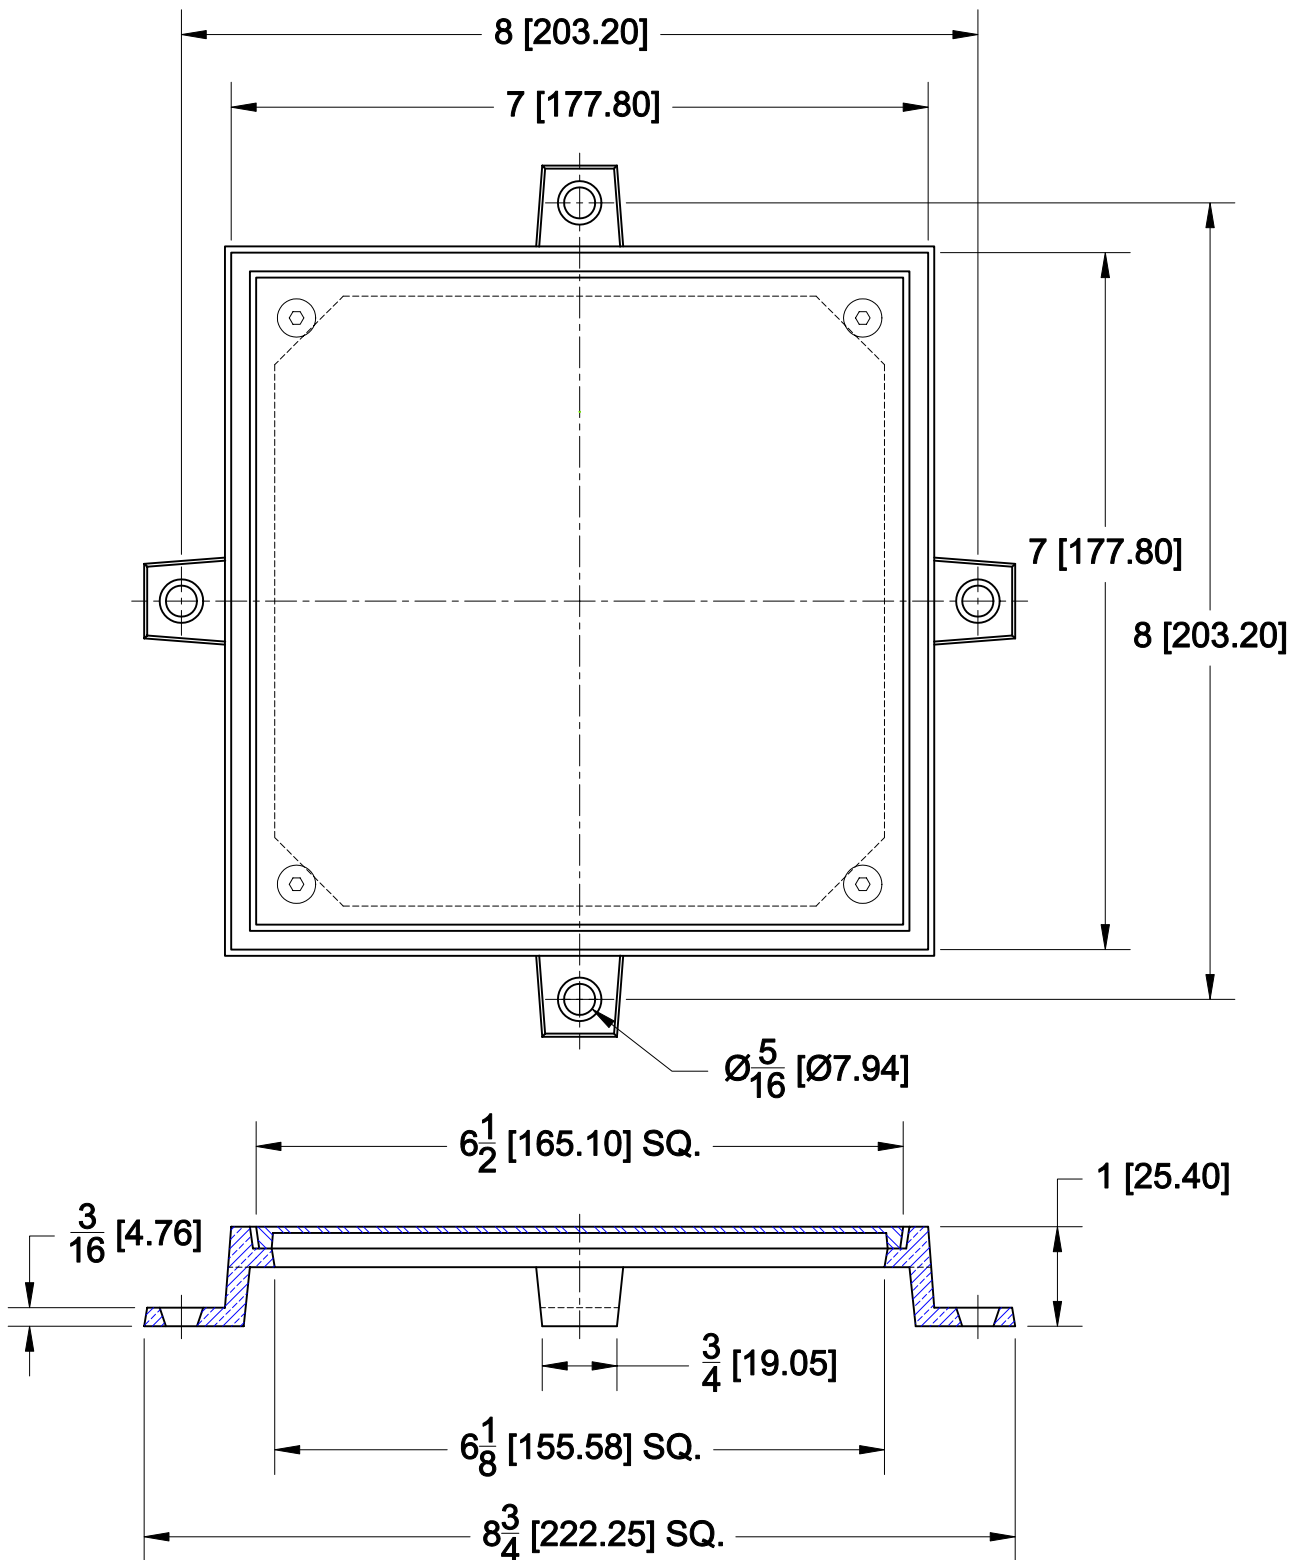

WALL ACCESS CLEANOUT

8480-S

Satin finish nickel bronze 7 x 7 Square access frame with
vandal proof stainless steel smooth 18 ga. cover.

Cat. No.	Pipe Size	Wt. Lbs.
8480-S	9X9	2.5

AutoCad.dwg