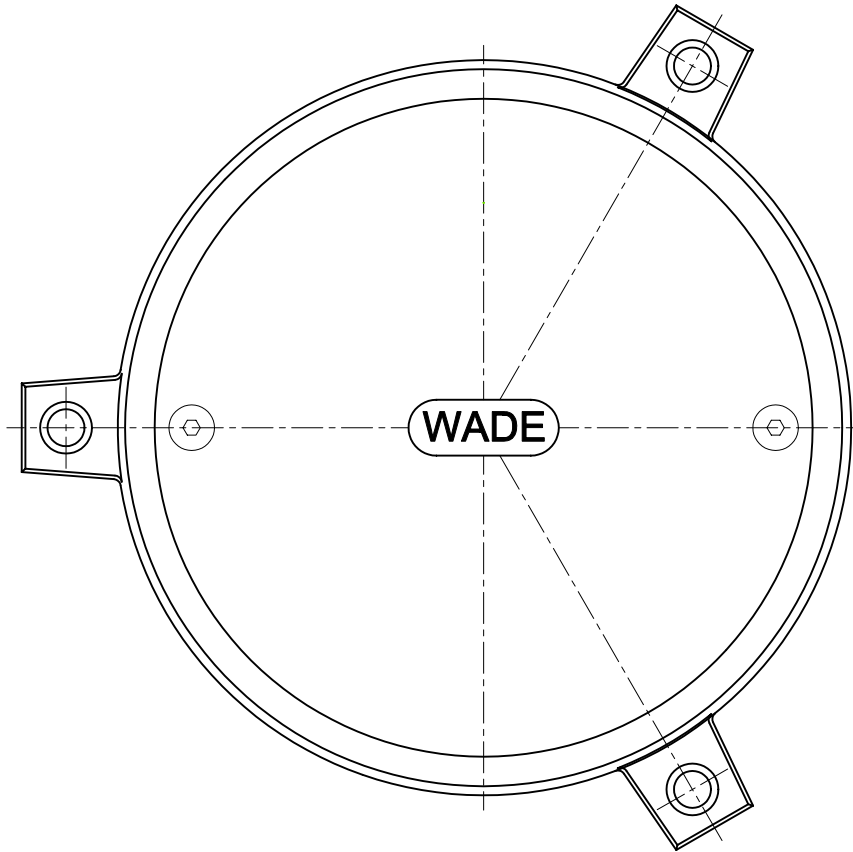

WALL ACCESS COVER

8480-C

Satin finish nickel bronze round access frame with smooth cover, vandal proof screws and securing legs.

CAT.NO.	B	C
8480-C6	6 (152.4)	5 1/2 (139.7)
8480-C7	7 (177.8)	6 3/4 (171.5)
8480-C10	10 (254)	9 (228.6)