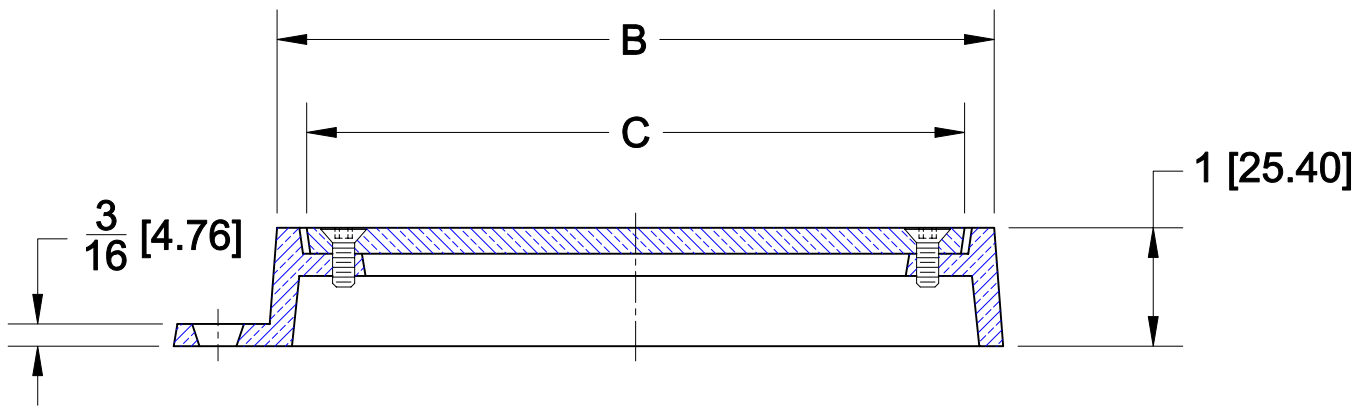

WALL ACCESS COVER

8480-C

Satin finish nickel bronze round access frame with smooth cover, vandal proof screws and securing legs.

CAT.NO.	B	C
8480-C6	6 (152.4)	5 1/2 (139.7)
8480-C7	7 (177.8)	6 3/4 (171.5)
8480-C10	10 (254)	9 (228.6)