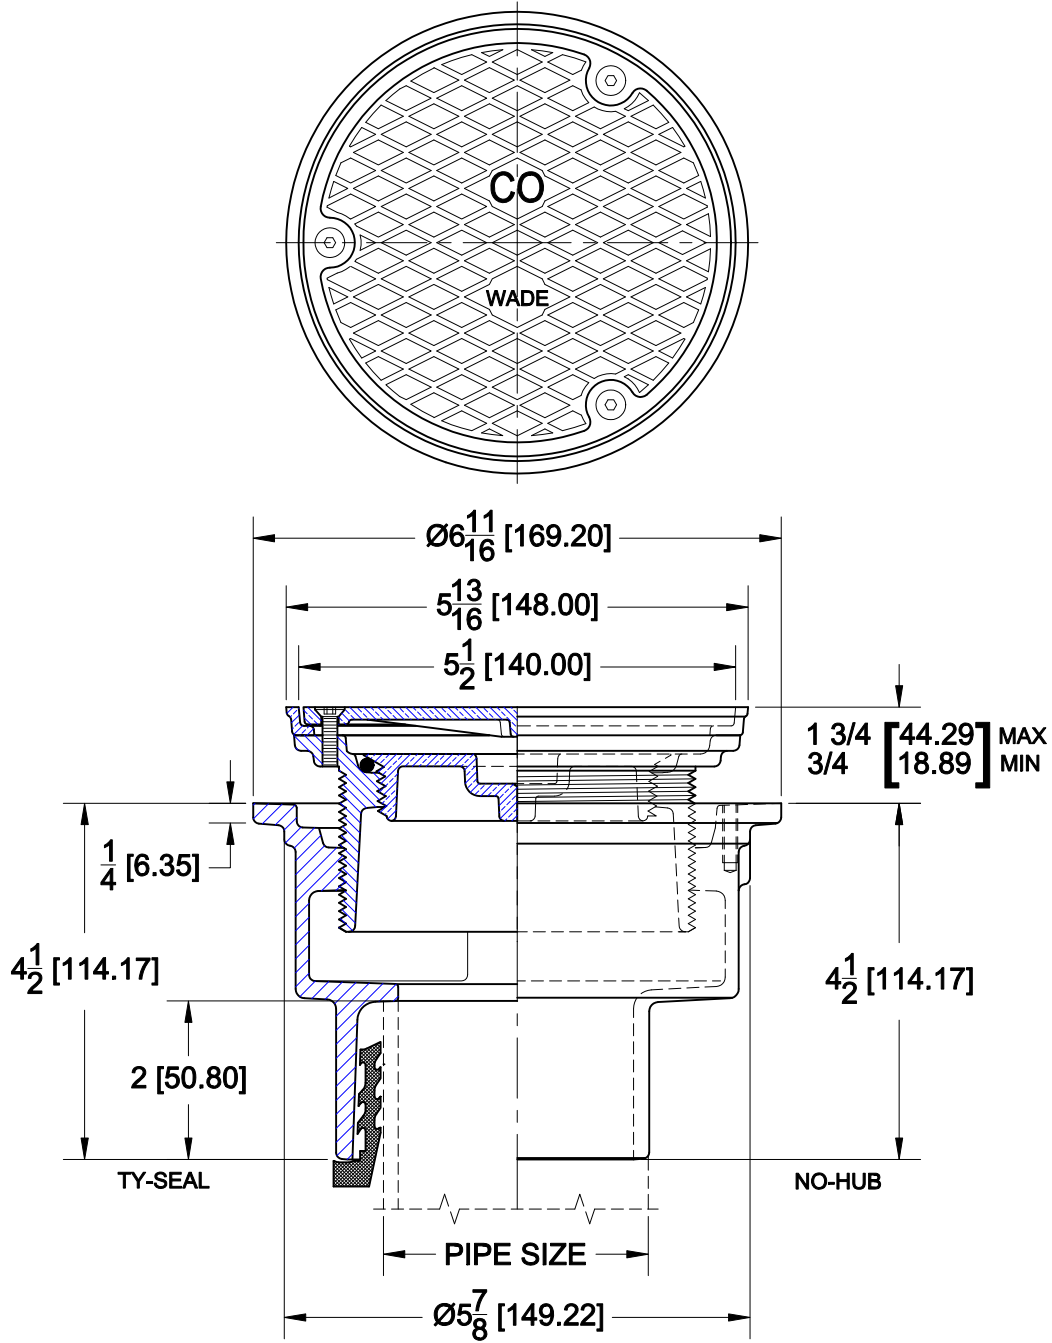

# FLOOR CLEANOUT

8100

CAST IRON ADJUSTABLE FLOOR CLEANOUT WITH NON-SKID SECURED SATIN FINISH  
NICKEL BRONZE COVER, GASKETED PLUG AND BOTTOM OUTLET

OPTIONS

Cat. No.	Pipe Size	Wt. Lbs.	Suffix	Description
<input type="checkbox"/> 8102	2 (50)	8.2	<input type="checkbox"/> 39	GALVANIZED IRON PARTS
<input type="checkbox"/> 8103	3 (75)	8.2	<input type="checkbox"/> 118	BRONZE GASKETED PLUG
<input type="checkbox"/> 8104	4 (100)	8.2	<input type="checkbox"/> 179	SECURITY SCREWS
			<input type="checkbox"/> CM	CARPET MARKER
			<input type="checkbox"/> 85	STAINLESS STEEL COVER