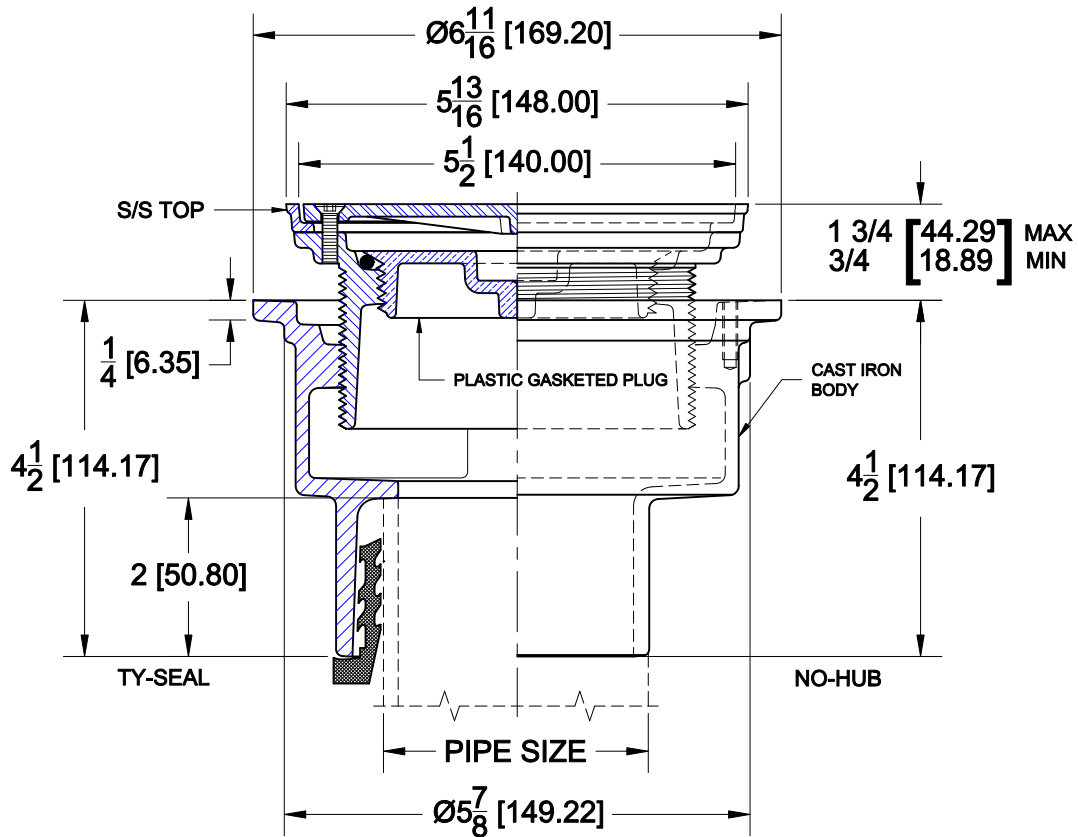

# FLOOR CLEANOUT

8100-85

CAST IRON ADJUSTABLE FLOOR CLEANOUT WITH NON-SKID SECURED SATIN FINISH STAINLESS STEEL COVER, GASKETED PLASTIC PLUG AND BOTTOM OUTLET

## OPTIONS

Cat. No.	Pipe Size	Wt. Lbs.	Suffix	Description
<input type="checkbox"/> 8102-85	2 (50)	8.2	<input type="checkbox"/> 39	GALVANIZED IRON PARTS
<input type="checkbox"/> 8103-85	3 (75)	8.2	<input type="checkbox"/> 118	BRONZE GASKETED PLUG
<input type="checkbox"/> 8104-85	4 (100)	8.2	<input type="checkbox"/> 179	SECURITY SCREWS
			<input type="checkbox"/> CM	CARPET MARKER