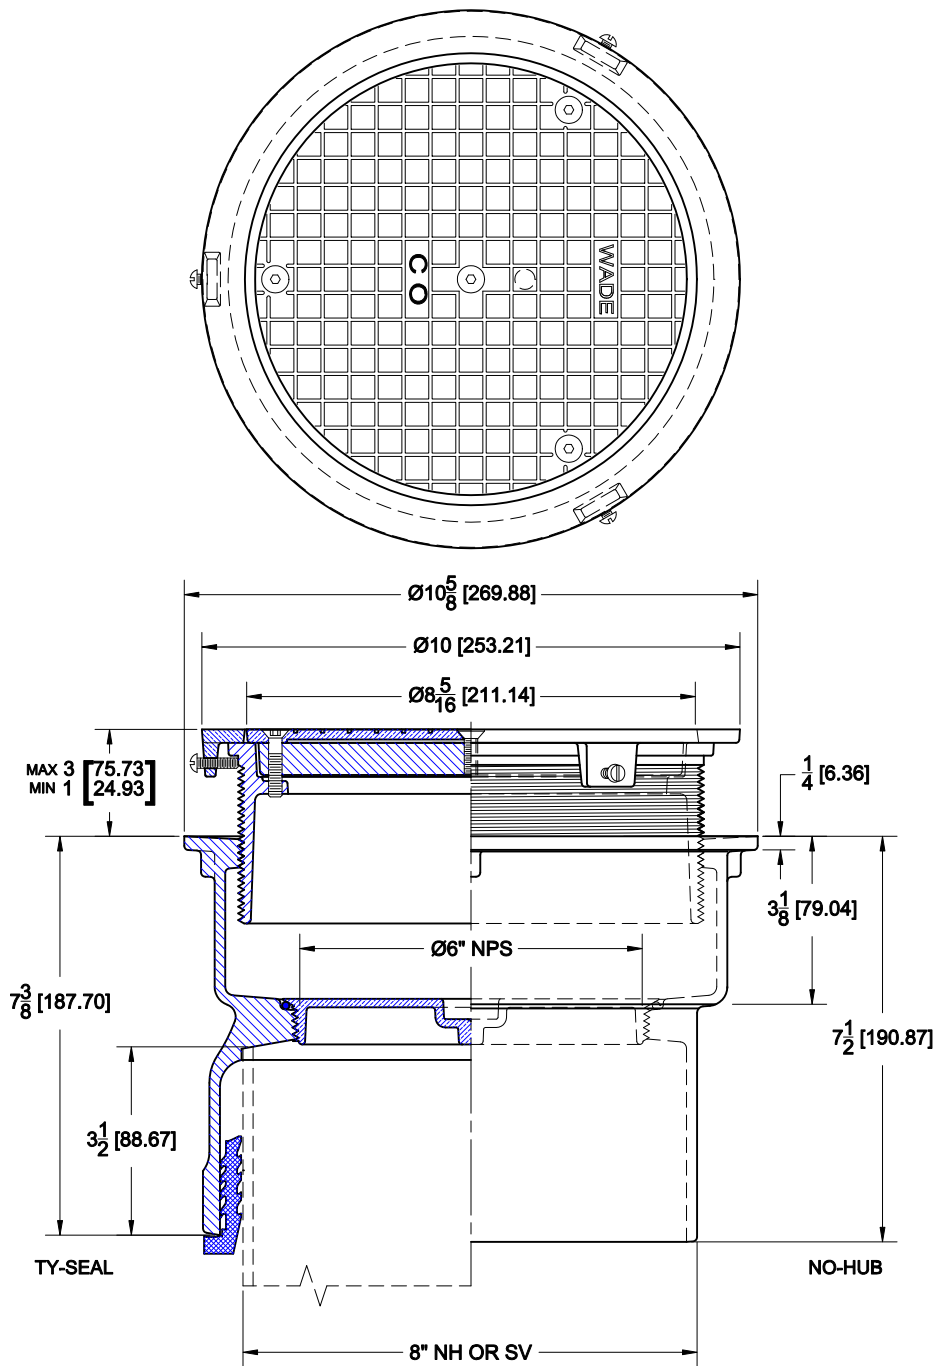

FLOOR CLEANOUT

8008-Z-1

CAST IRON FLOOR CLEANOUT WITH THREADED ADJUSTABLE HOUSING, DUCTILE IRON SCORIATED COVER, SATIN NICKEL BRONZE VENEER AND BRASS GASKETED PLUG.

ANSI LOAD RATING - SD SPECIAL DUTY (OVER 10,000 LBS.)

OPTIONS

| Suffix | Description |
|--------|-----------------------|
| 4 | SQUARE TOP |
| 39 | GALVANIZED IRON PARTS |

TY TY-SEAL NH NO-HUB

AutoCad.dwg