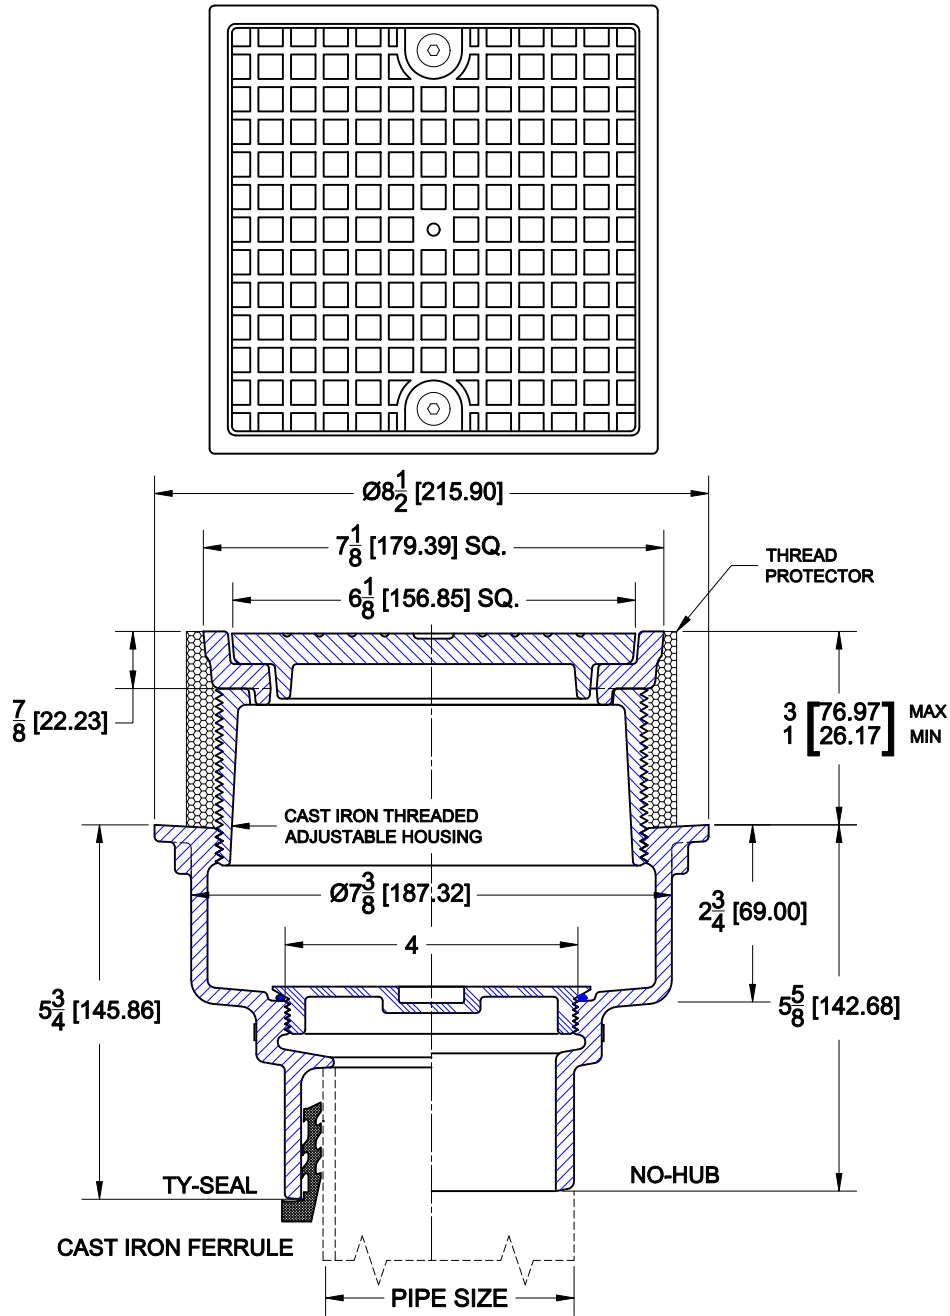

FLOOR CLEANOUT

8000-ZS

CAST IRON FLOOR CLEANOUT WITH THREADED ADJUSTABLE HOUSING, PAINTED DUCTILE IRON HEAVY DUTY SQUARE SCORIATED COVER, THREAD PROTECTOR AND GASKETED PLASTIC PLUG

ANSI LOAD RATING - SD SPECIAL DUTY (OVER 10,000 LBS.)

Cat. No.	Pipe Size	Wt. Lbs.	OPTIONS	
			Suffix	Description
<input type="checkbox"/> 8002-ZS	2 (50)	17.0	<input type="checkbox"/> 39	GALVANIZED IRON PARTS
<input type="checkbox"/> 8003-ZS	3 (75)	18.0	<input type="checkbox"/> 118	BRONZE PLUG
<input type="checkbox"/> 8004-ZS	4 (100)	19.0	<input type="checkbox"/> 179	SECURITY SCREWS
<input type="checkbox"/> 8006-ZS	6 (150)	19.6		

TY TY-SEAL NH NO-HUB

AutoCad.dwg