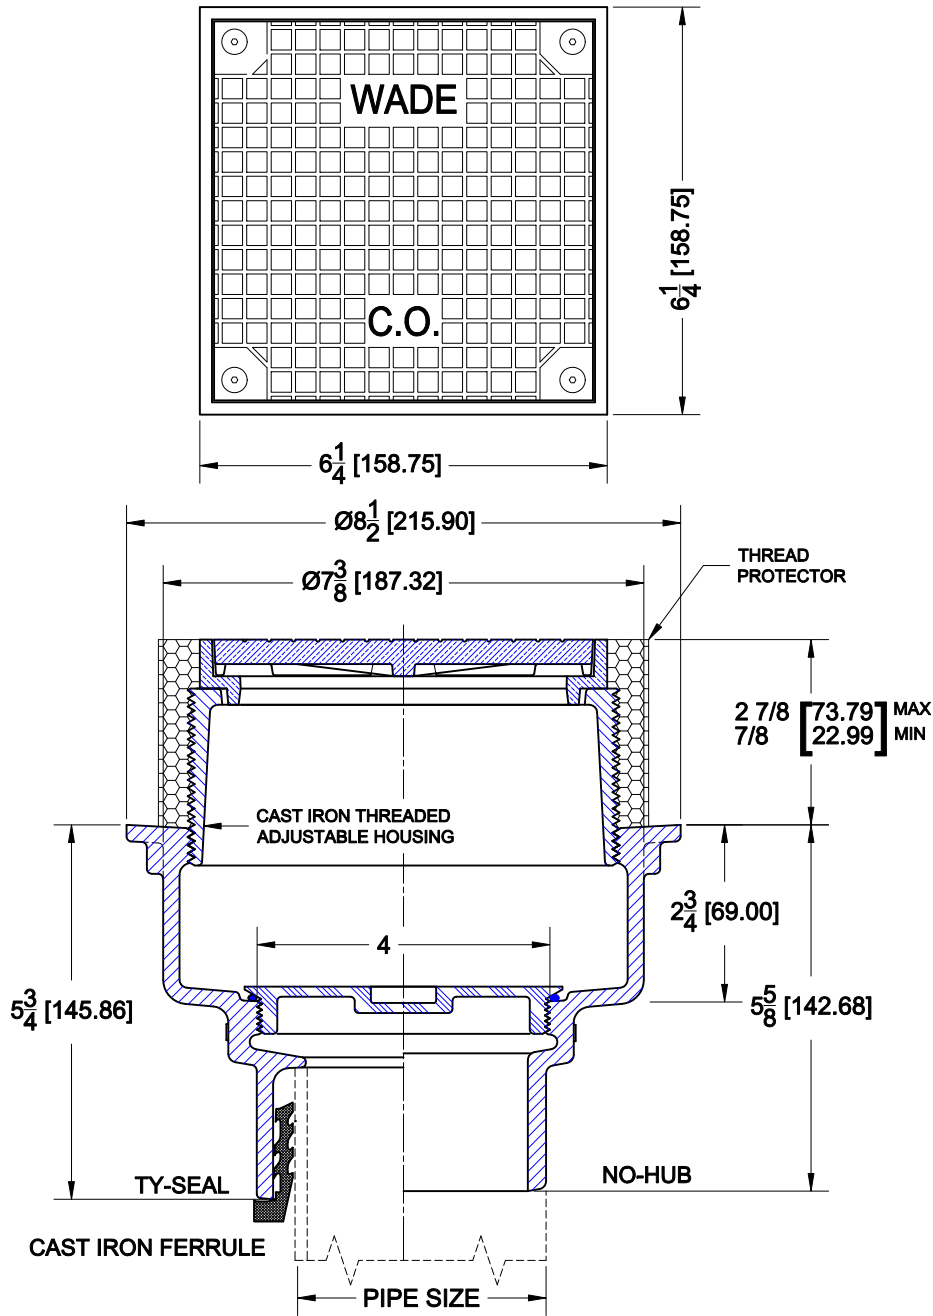

FLOOR CLEANOUT

8000-XS

CAST IRON FLOOR CLEANOUT WITH THREADED ADJUSTABLE HOUSING, SATIN FINISH NICKEL BRONZE HEAVY DUTY SQUARE TOP, SCORIATED COVER, THREAD PROTECTOR AND GASKETED PLASTIC PLUG

ANSI LOAD RATING - HD HEAVY DUTY (5,000-7,499 LBS.)

Cat. No.	Pipe Size	Wt. Lbs.	OPTIONS	
			Suffix	Description
<input type="checkbox"/> 8002-XS	2 (50)	17.0	<input type="checkbox"/> 39	GALVANIZED IRON PARTS
<input type="checkbox"/> 8003-XS	3 (75)	18.0	<input type="checkbox"/> 118	BRONZE PLUG
<input type="checkbox"/> 8004-XS	4 (100)	19.0	<input type="checkbox"/> 179	SECURITY SCREWS
<input type="checkbox"/> 8006-XS	6 (150)	19.6		

TY TY-SEAL NH NO-HUB

AutoCad.dwg