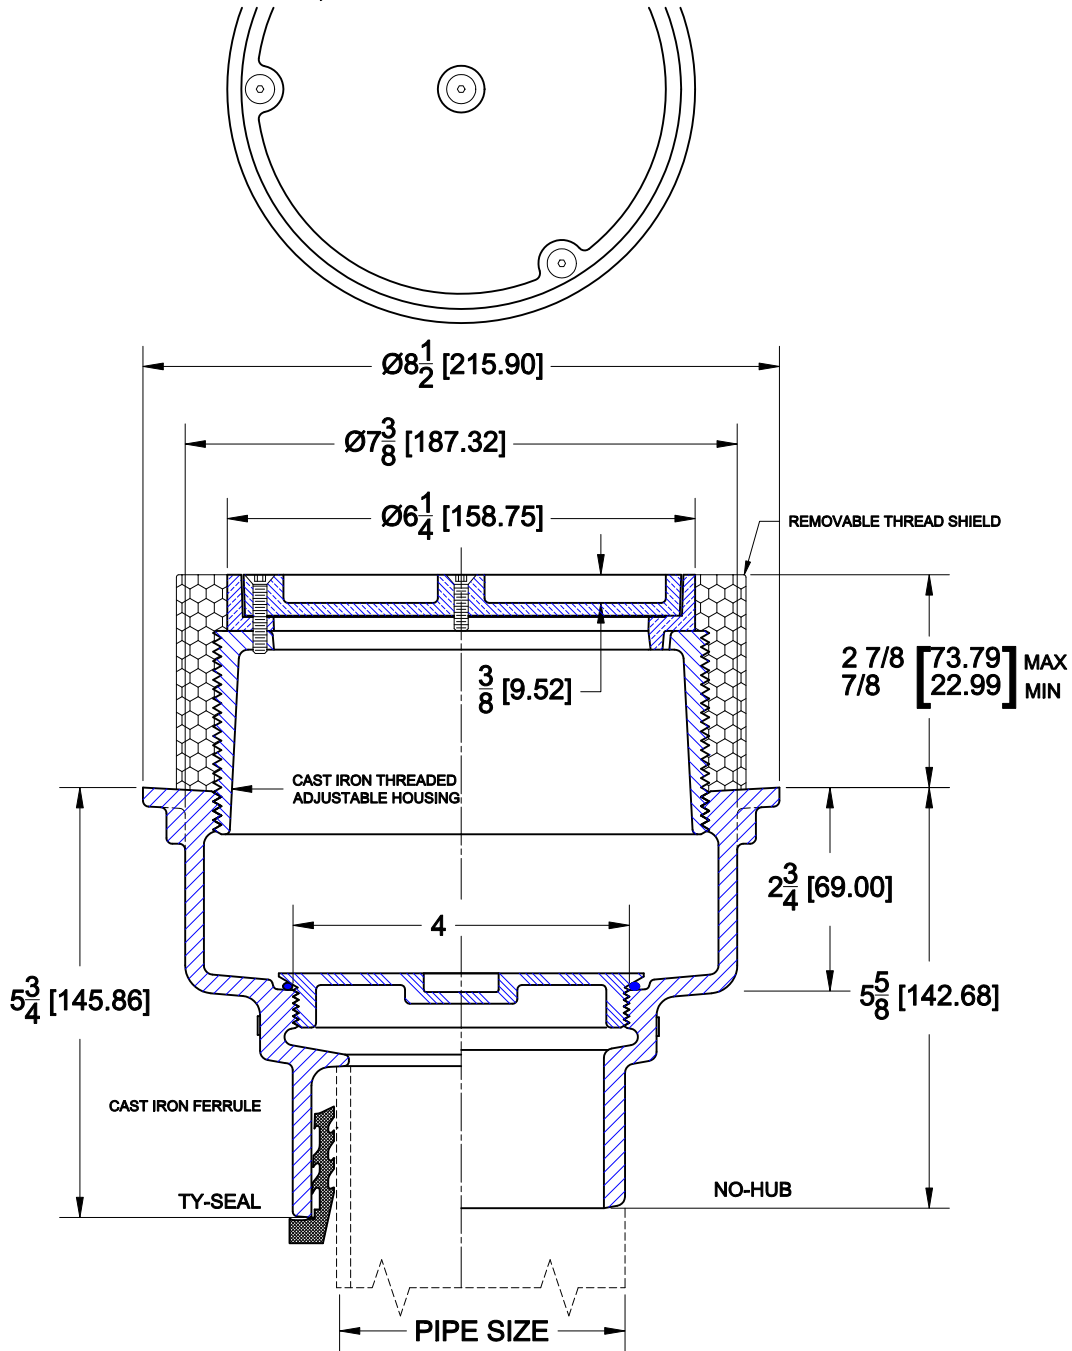

FLOOR CLEANOUT

8000-U

CAST IRON FLOOR CLEANOUT WITH THREADED ADJUSTABLE HOUSING, SATIN FINISH NICKEL BRONZE TOP, COVER RECESSED FOR TERRAZZO, REMOVABLE THREAD PROTECTOR AND PLASTIC GASKETED PLUG.

ANSI LOAD RATING - LD LIGHT DUTY (UNDER 2,000 LBS.)

Cat. No.	Pipe Size	Wt. Lbs.	OPTIONS	
			Suffix	Description
<input type="checkbox"/> 8002-U	2 (50)	17.0	<input type="checkbox"/> 39	GALVANIZED IRON PARTS
<input type="checkbox"/> 8003-U	3 (75)	18.0	<input type="checkbox"/> 118	BRONZE PLUG
<input type="checkbox"/> 8004-U	4 (100)	19.0	<input type="checkbox"/> 179	SECURITY SCREWS
<input type="checkbox"/> 8006-U	6 (150)	19.6		

TY TY-SEAL NH NO-HUB

AutoCad.dwg