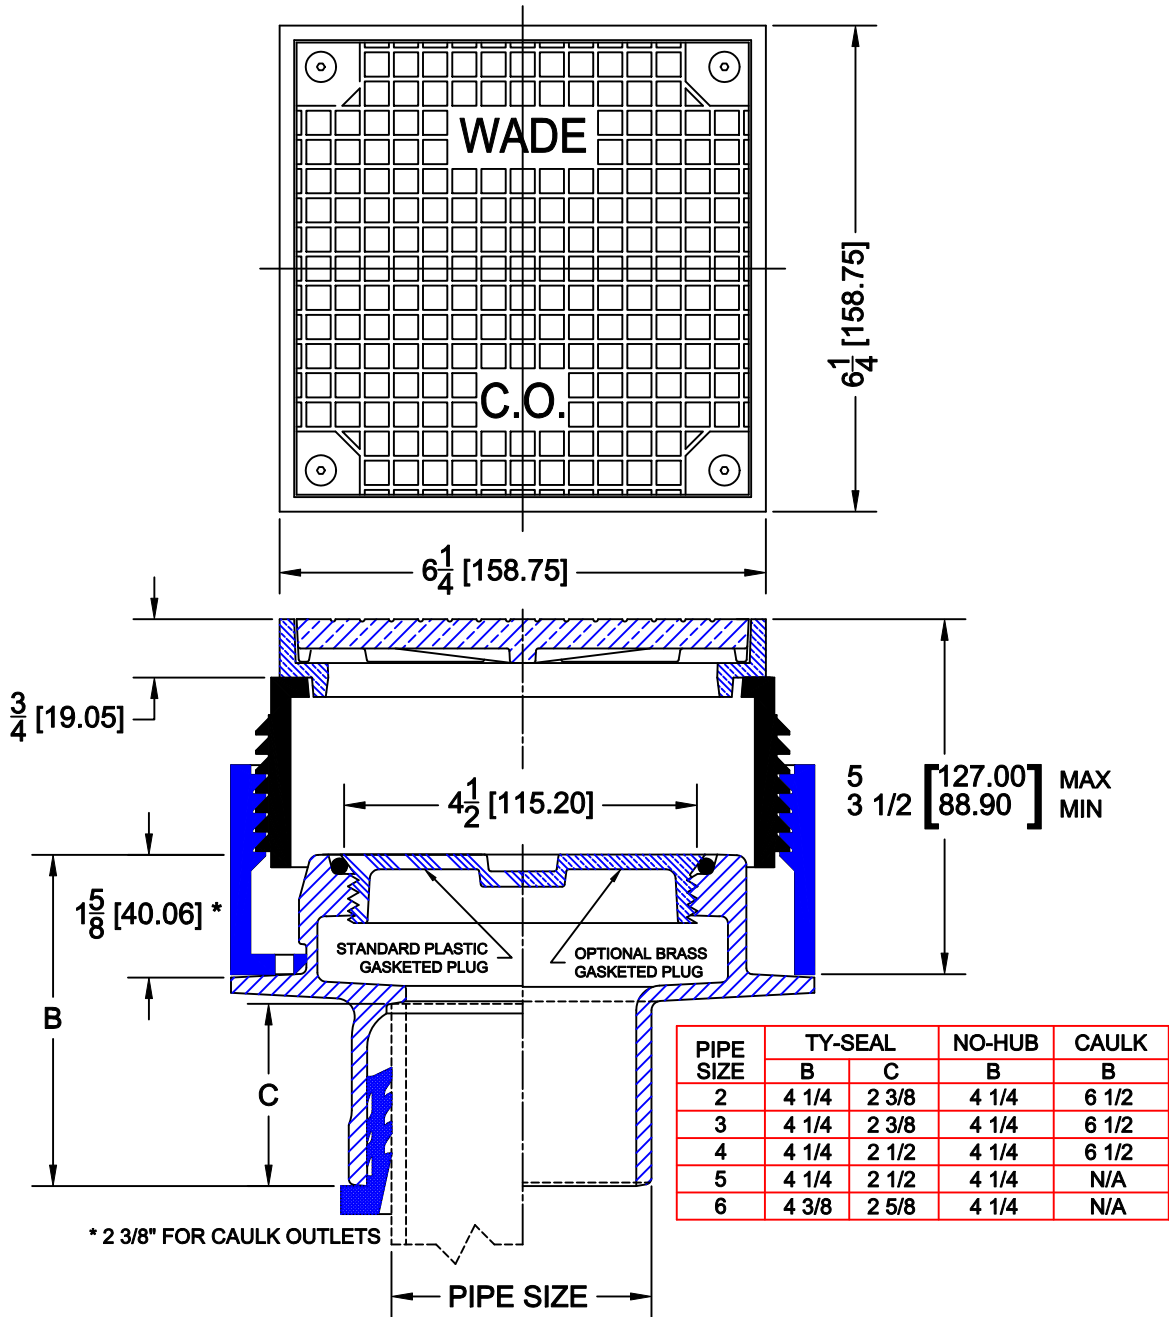

# Adjustable Floor Cleanout

## 6000-XS

Cast iron floor cleanout w/ threaded adjustable housing, plastic gasketed plug, square heavy duty nickel bronze top and bottom outlet.

### OPTIONS

Cat. No.	Pipe Size	Wt. Lbs.	Suffix	Description
<input type="checkbox"/> 6002-XS	2 (50)	16.0	<input type="checkbox"/> 39	Galvanized Iron Parts
<input type="checkbox"/> 6003-XS	3 (75)	16.0	<input type="checkbox"/> 75	Bronze Plug
<input type="checkbox"/> 6004-XS	4 (100)	16.0	<input type="checkbox"/> 179	Security Screws
<input type="checkbox"/> 6005-XS	5 (125)	16.0		
<input type="checkbox"/> 6006-XS	6 (150)	16.0		