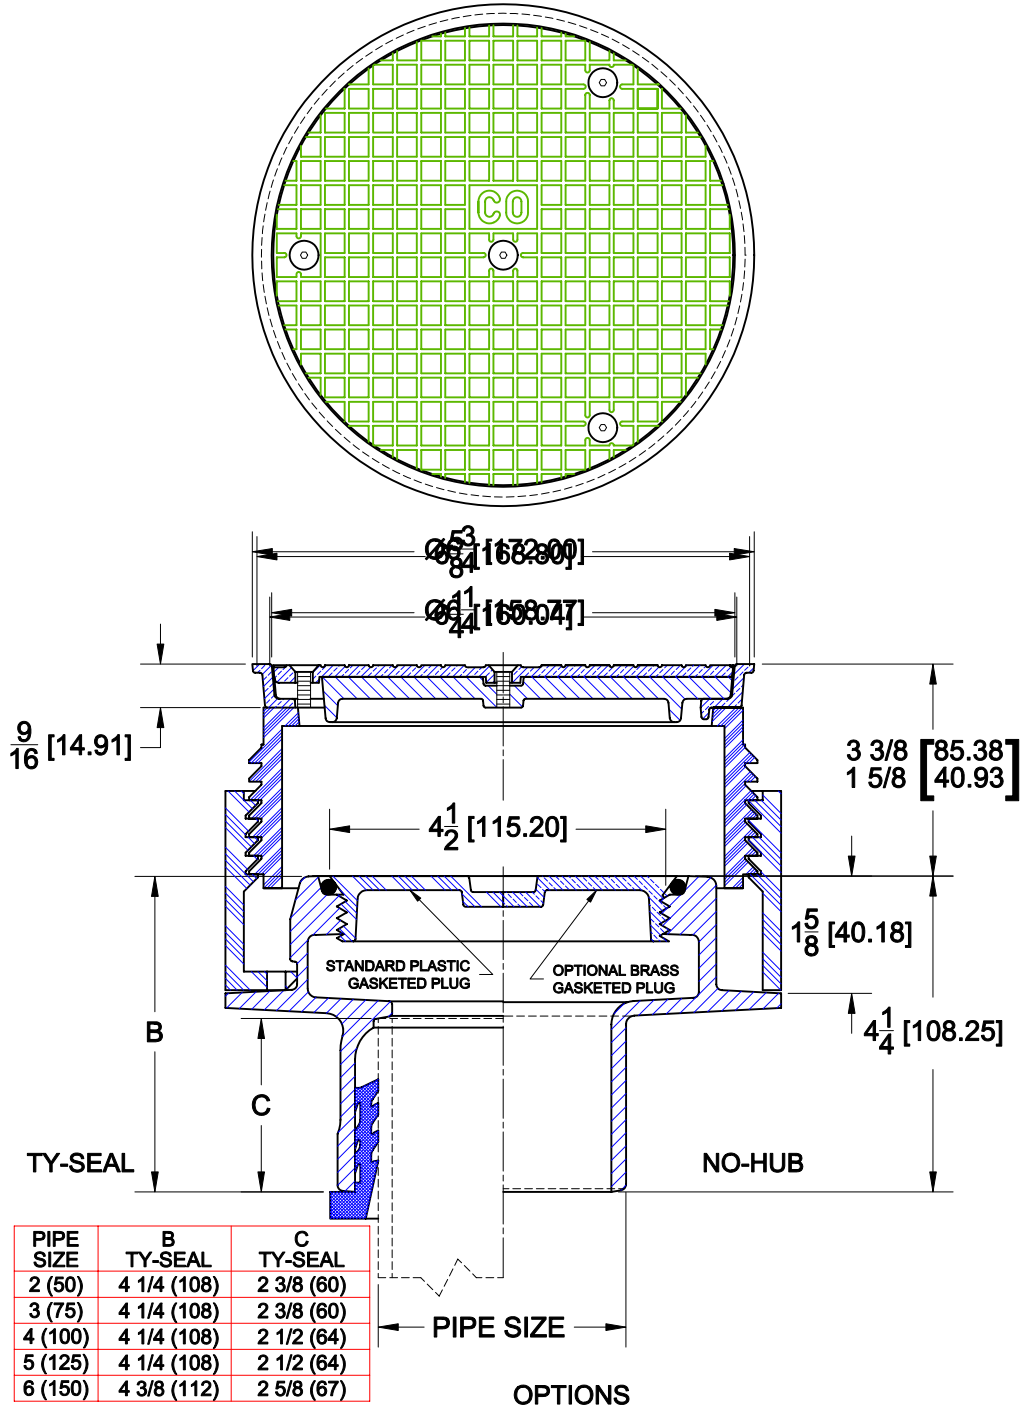

FLOOR CLEANOUT

6000-X-1

CAST IRON FLOOR CLEANOUT WITH ADJUSTABLE HOUSING, NICKEL BRONZE FRAME, SCORIATED NICKEL BRONZE VENEER OVER DUCTILE IRON UNDERLAYMENT & PLASTIC GASKETED PLUG.

Cat. No.	Pipe Size	Wt. Lbs.
<input type="checkbox"/> 6002-X-1	2 (50)	16.0
<input type="checkbox"/> 6003-X-1	3 (75)	17.0
<input type="checkbox"/> 6004-X-1	4 (100)	18.0
<input type="checkbox"/> 6005-X-1	5 (125)	19.0
<input type="checkbox"/> 6006-X-1	6 (150)	21.0

OPTIONS

Suffix	Description
<input type="checkbox"/> 39	GALVANIZED IRON PARTS
<input type="checkbox"/> 118	BRASS GASKETED PLUG
<input type="checkbox"/> 179	SECURITY SCREWS

OUTLETS

- TY Ty-Seal
 NH No-Hub
 IC Inside Caulk