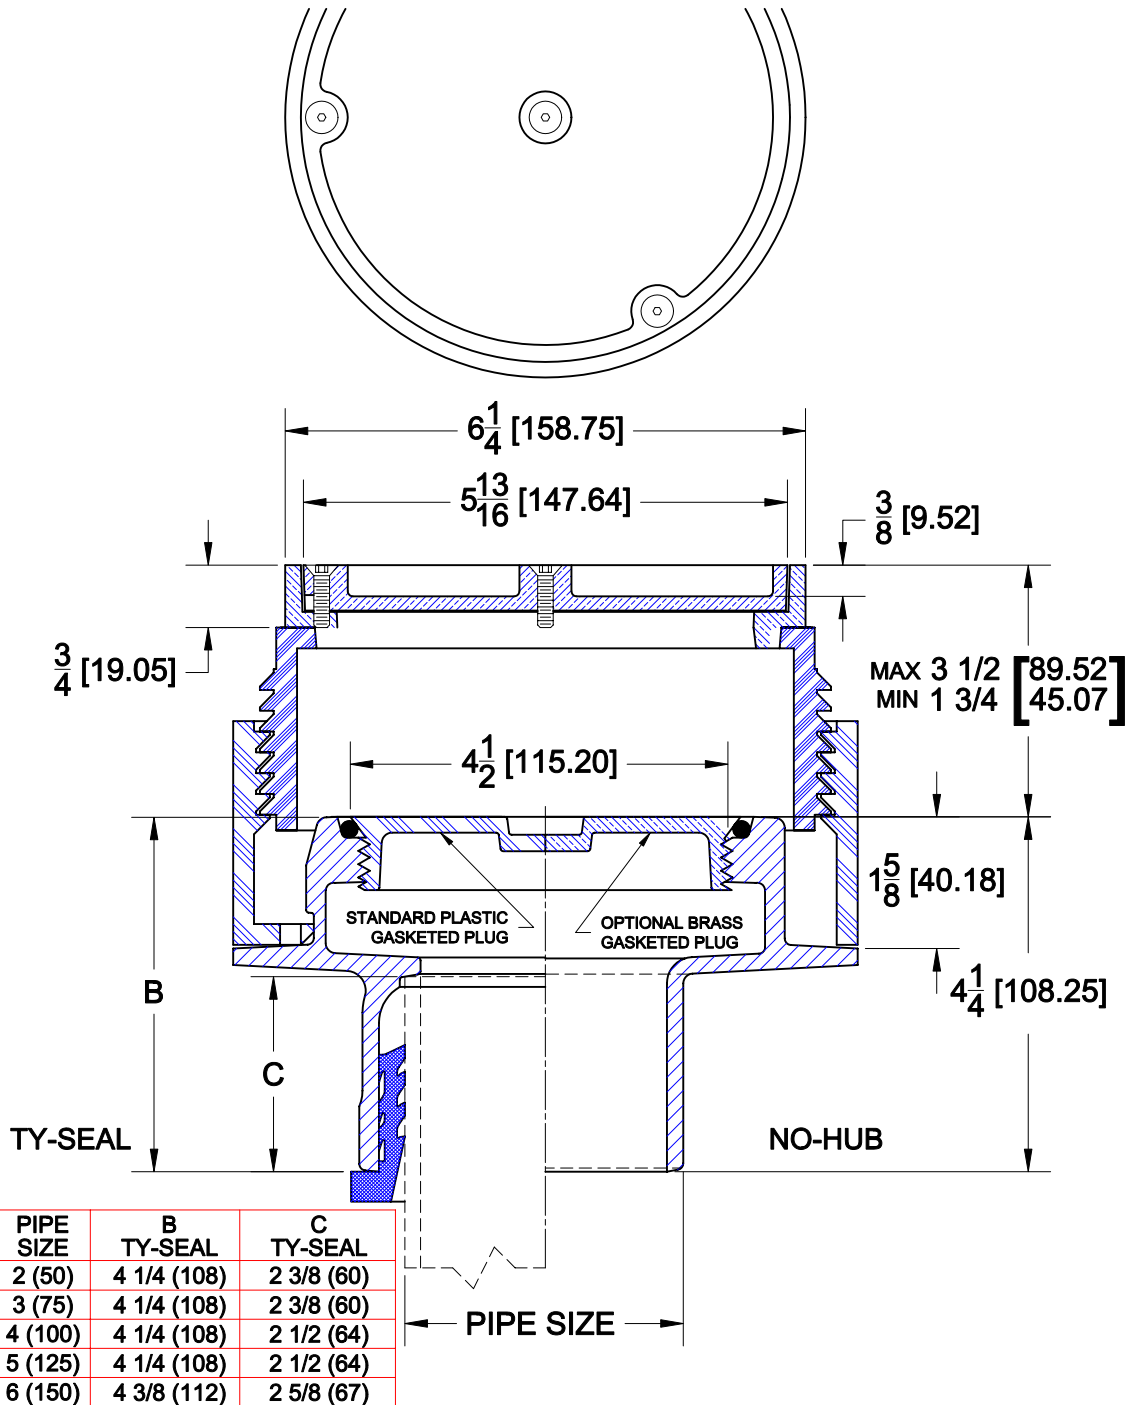

# ADJUSTABLE FLOOR CLEANOUT

## 6000-U

CAST IRON FLOOR CLEANOUT WITH PLASTIC ADJUSTABLE HOUSING, ROUND NICKEL BRONZE FRAME WITH SECURED COVER RECESSED FOR TERRAZZO, PLASTIC GASKETED PLUG AND BOTTOM OUTLET.

### OPTIONS

Cat. No.	Pipe Size	Wt. Lbs.	Suffix	Description
<input type="checkbox"/> 6002-U	2 (50)	17.0	<input type="checkbox"/> 39	GALVANIZED IRON PARTS
<input type="checkbox"/> 6003-U	3 (75)	17.0	<input type="checkbox"/> 75	BRONZE PLUG
<input type="checkbox"/> 6004-U	4 (100)	18.0	<input type="checkbox"/> 118	BRONZE GASKETED PLUG
<input type="checkbox"/> 6005-U	5 (125)	19.0	<input type="checkbox"/> 179	SECURITY SCREWS
<input type="checkbox"/> 6006-U	6 (150)	21.0		