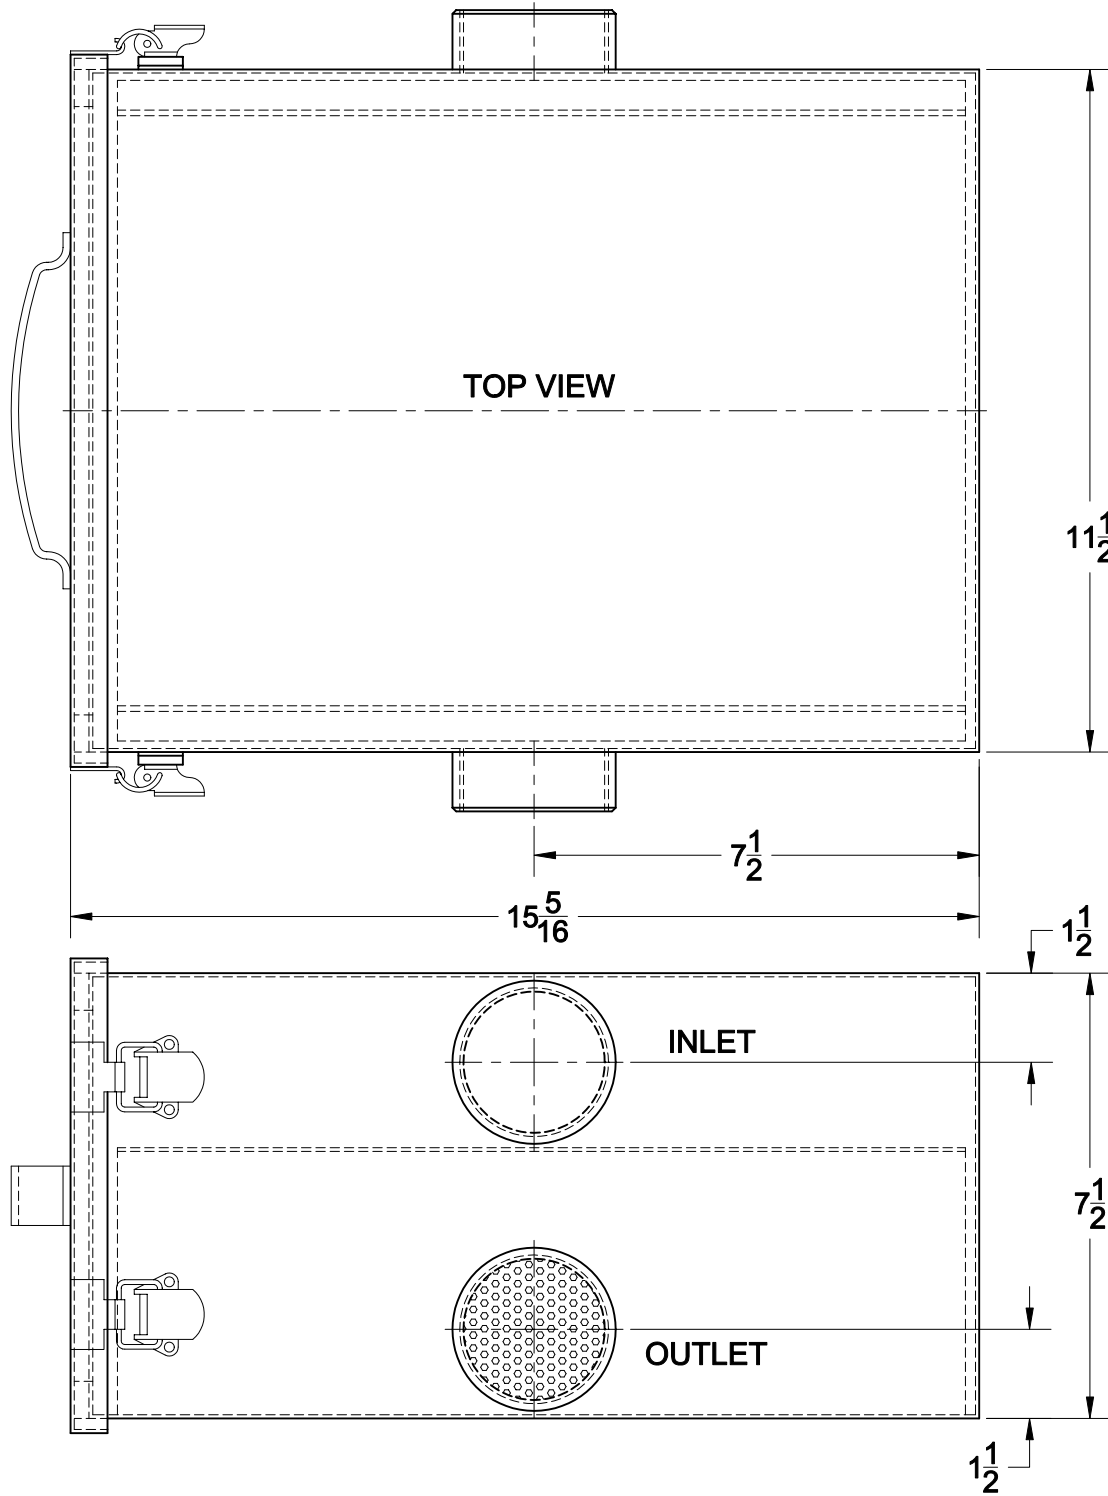

# SOLIDS INTERCEPTOR

5770

SIDE ACCESS STAINLESS STEEL SOLIDS INTERCEPTOR WITH 2" NO-HUB INLET/OUTLET, LATCHING GASKETED COVER AND PERFORATED S/S SEDIMENT BASKET.

UNIT HAS INLETS/OUTLETS ON EACH SIDE FOR RIGHT OR LEFT HAND MOUNTING.