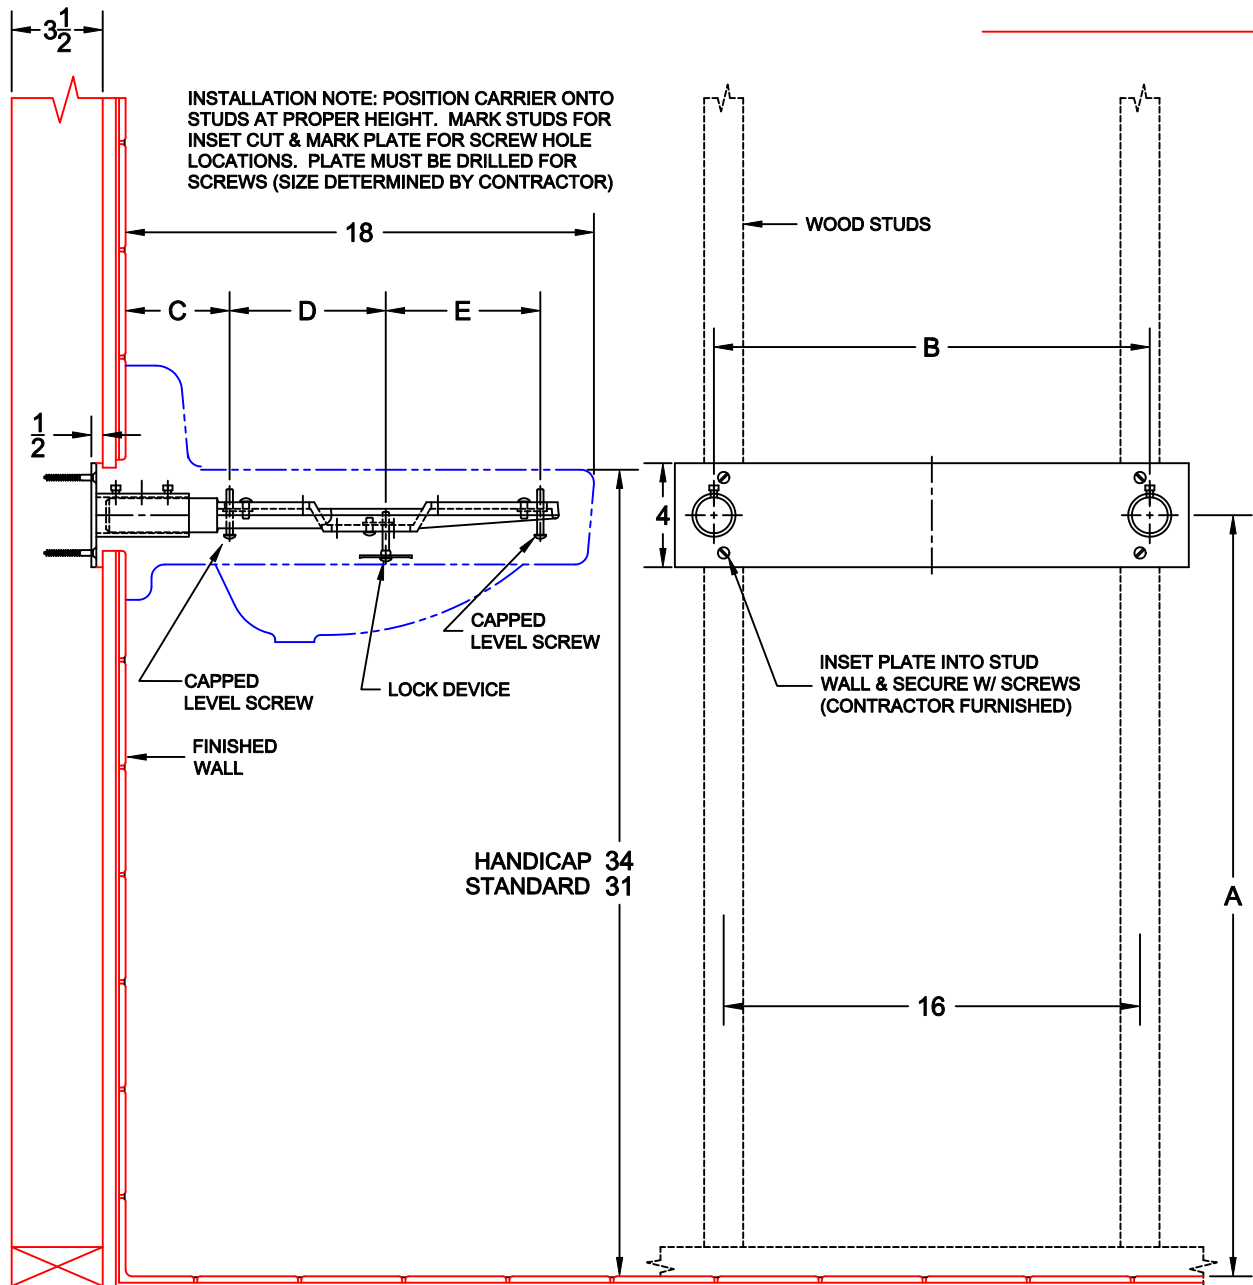

WALL MOUNT LAV CARRIER

574

Concealed arm carrier with steel support plate, leveling screws, lock devices and pipe nipples.

FIXTURE

Manufacturer _____

Name _____ No. _____

Style _____

✓	CATALOG NUMBER	ARM NUMBER	A	B	C	D	E
	574	07					
	574	08					
	574	09					

LETTER DIMENSIONS VARY ACCORDING TO FIXTURE USED.

AutoCad.dwg