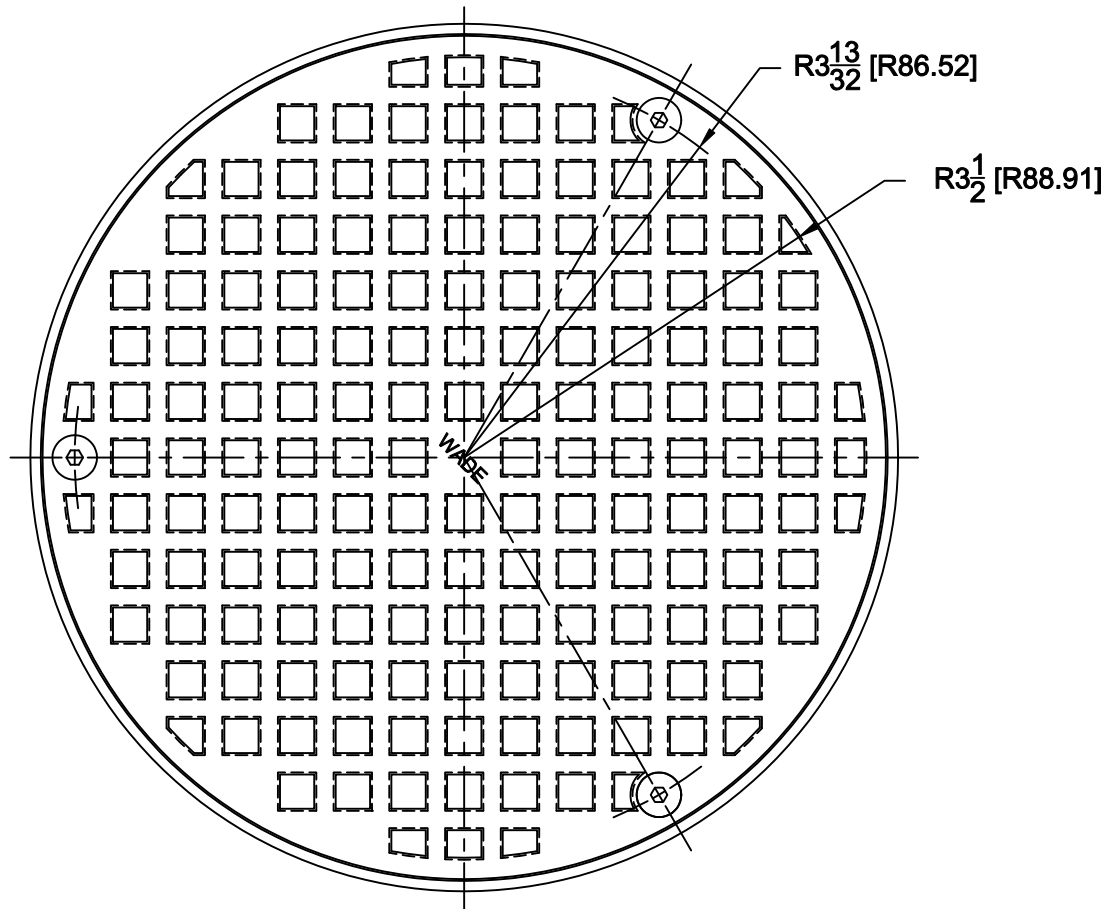

FLOOR DRAIN

STD8

SATIN FINISH 8" ROUND NICKEL BRONZE STRAINER

Approval Date

Customer Approval

Job Location

Job Name

Wade Division / Tyler Pipe Assumes No Responsibility For Superseded or Voided Data
 Dimensional Data (Inches/mm) are Subject to Manufacturers Tolerance and Change Without Notice.

A-9*26-S1