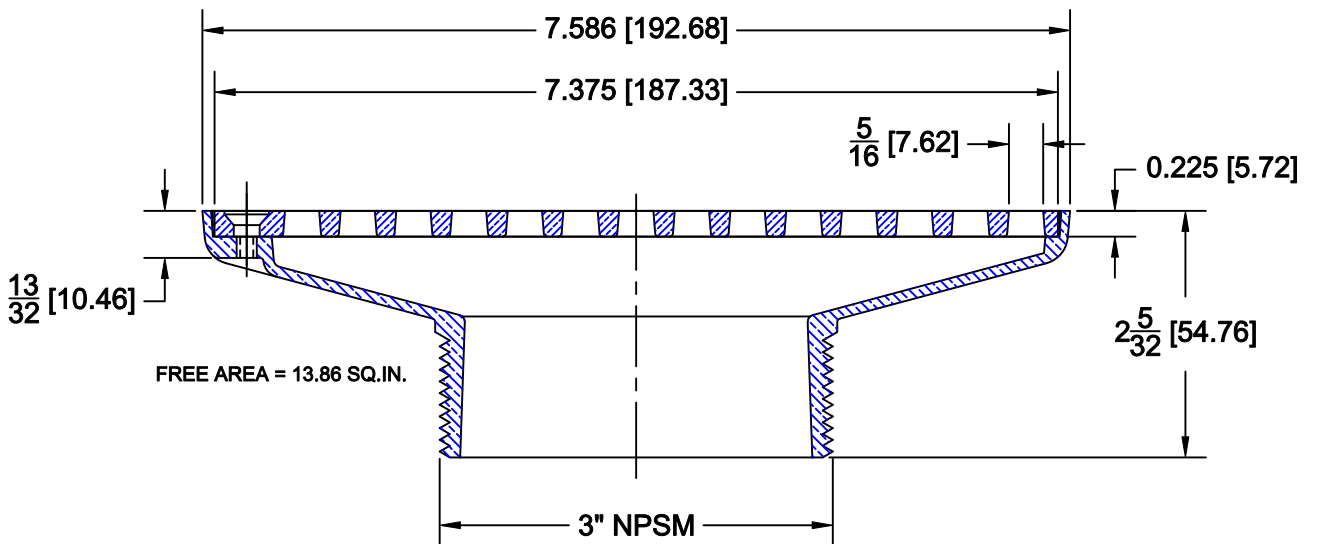

FLOOR DRAIN

STD8

SATIN FINISH 8" ROUND NICKEL BRONZE STRAINER

Approval Date

Customer Approval

Job Location

Job Name

Wade Division / Tyler Pipe Assumes No Responsibility For Superseded or Voided Data
 Dimensional Data (Inches/mm) are Subject to Manufacturers Tolerance and Change Without Notice.

A-9*26-S1