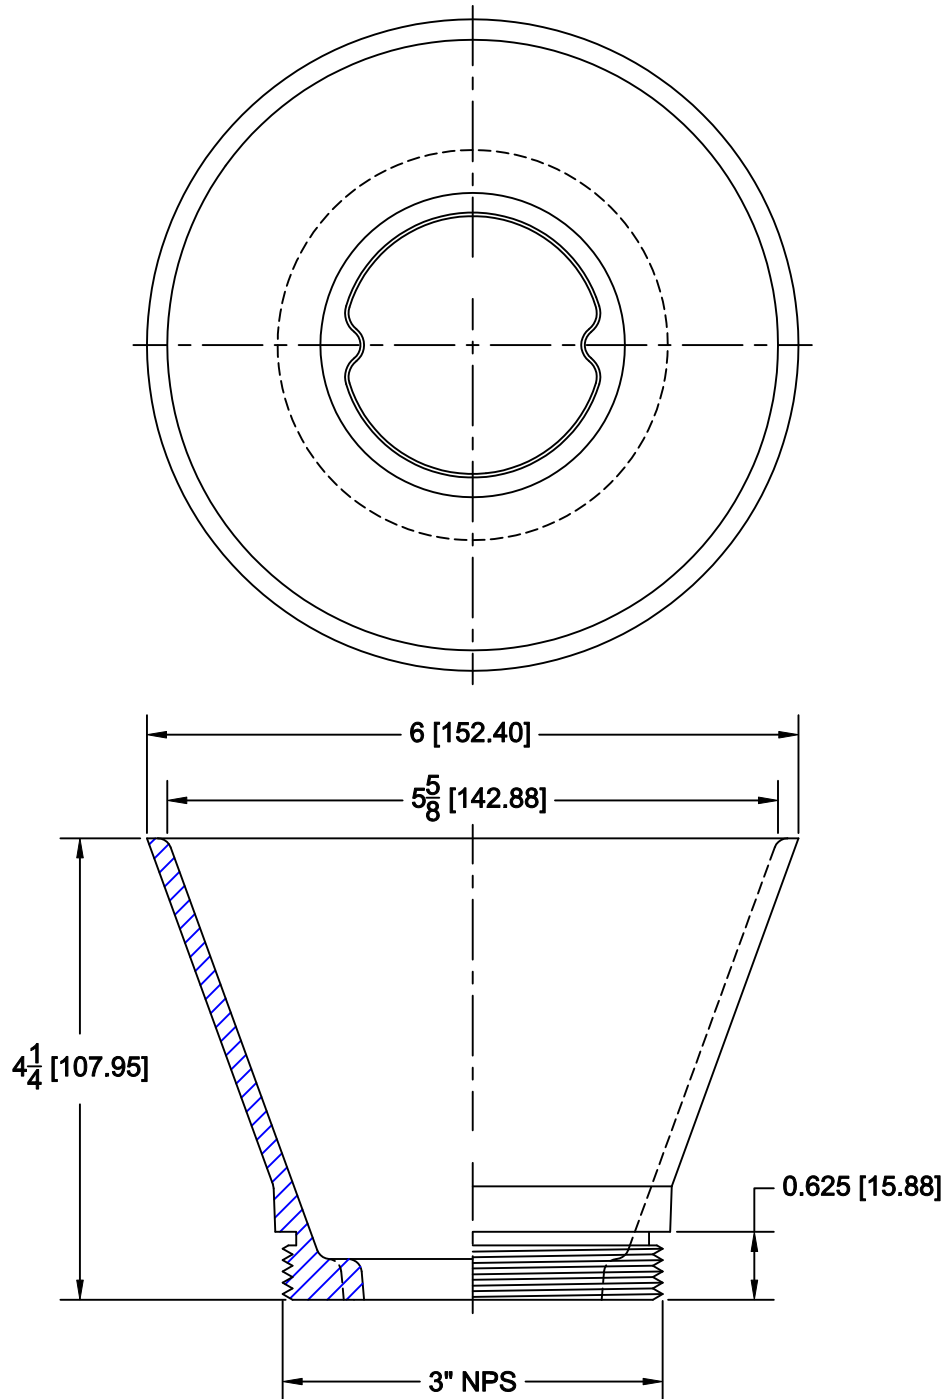

INDIRECT WASTE FUNNEL

EF6T

SATIN NICKEL BRONZE OR PAINTED CAST IRON FUNNEL WITH 3" NPS THREADED OUTLET

OPTIONS

Suffix	Description
1	SATIN FINISH NICKEL BRONZE
CI	PAINTED CAST IRON