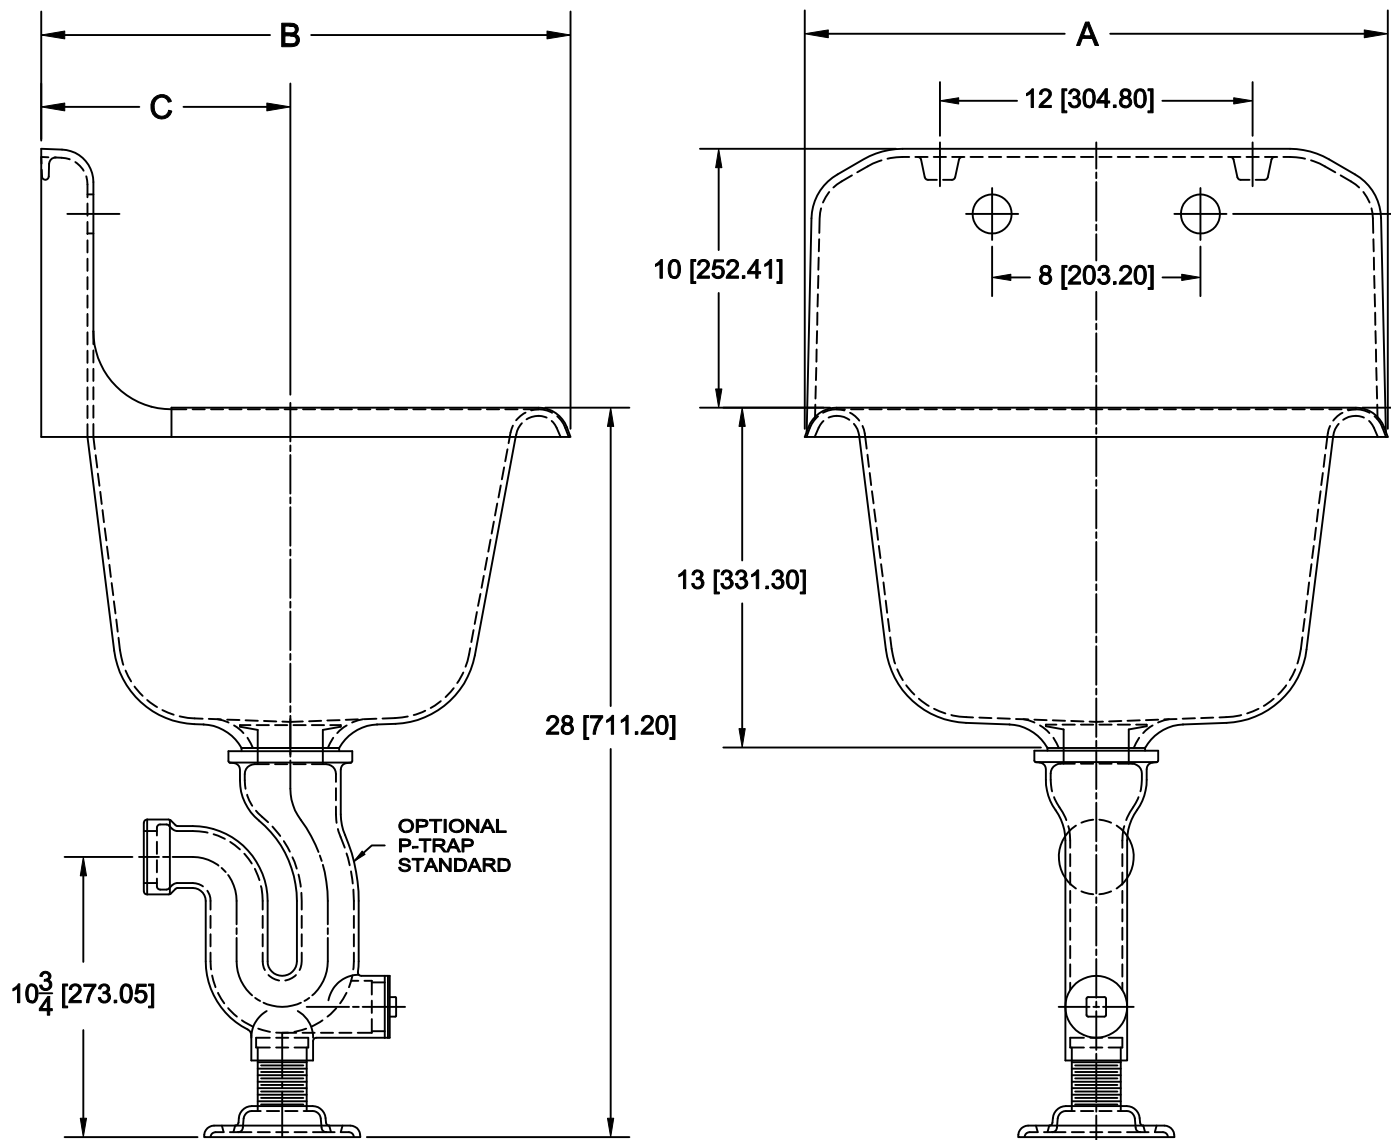

SERVICE SINK

MS-2218 MS2420

CAST IRON SANITARY SERVICE SINK WITH WHITE ACID RESISTANT COATING, STAINLESS STEEL RIM GUARD
ZINC PLATED STEEL HANGER CLIPS AND BOTTOM OUTLET

OPTIONS

| Cat. No. | A | B | C | Suffix | Description |
|------------------------------------|--------------|--------------|-------------|-----------------------------|-------------------------|
| <input type="checkbox"/> MS-2218DB | 22-1/4 (565) | 18-1/4 (464) | 8-1/2 (216) | <input type="checkbox"/> S2 | TRAP STANDARD - 2" (50) |
| <input type="checkbox"/> MS-2420DB | 24-1/4 (616) | 20-1/4 (514) | 9-1/2 (214) | <input type="checkbox"/> S3 | TRAP STANDARD - 3" (75) |
| <input type="checkbox"/> MS-2218ND | 22-1/4 (565) | 18-1/4 (464) | 8-1/2 (216) | | |
| <input type="checkbox"/> MS-2420ND | 24-1/4 (616) | 20-1/4 (514) | 9-1/2 (214) | | |

DB - DRILLED BACK ND - PLAIN BACK