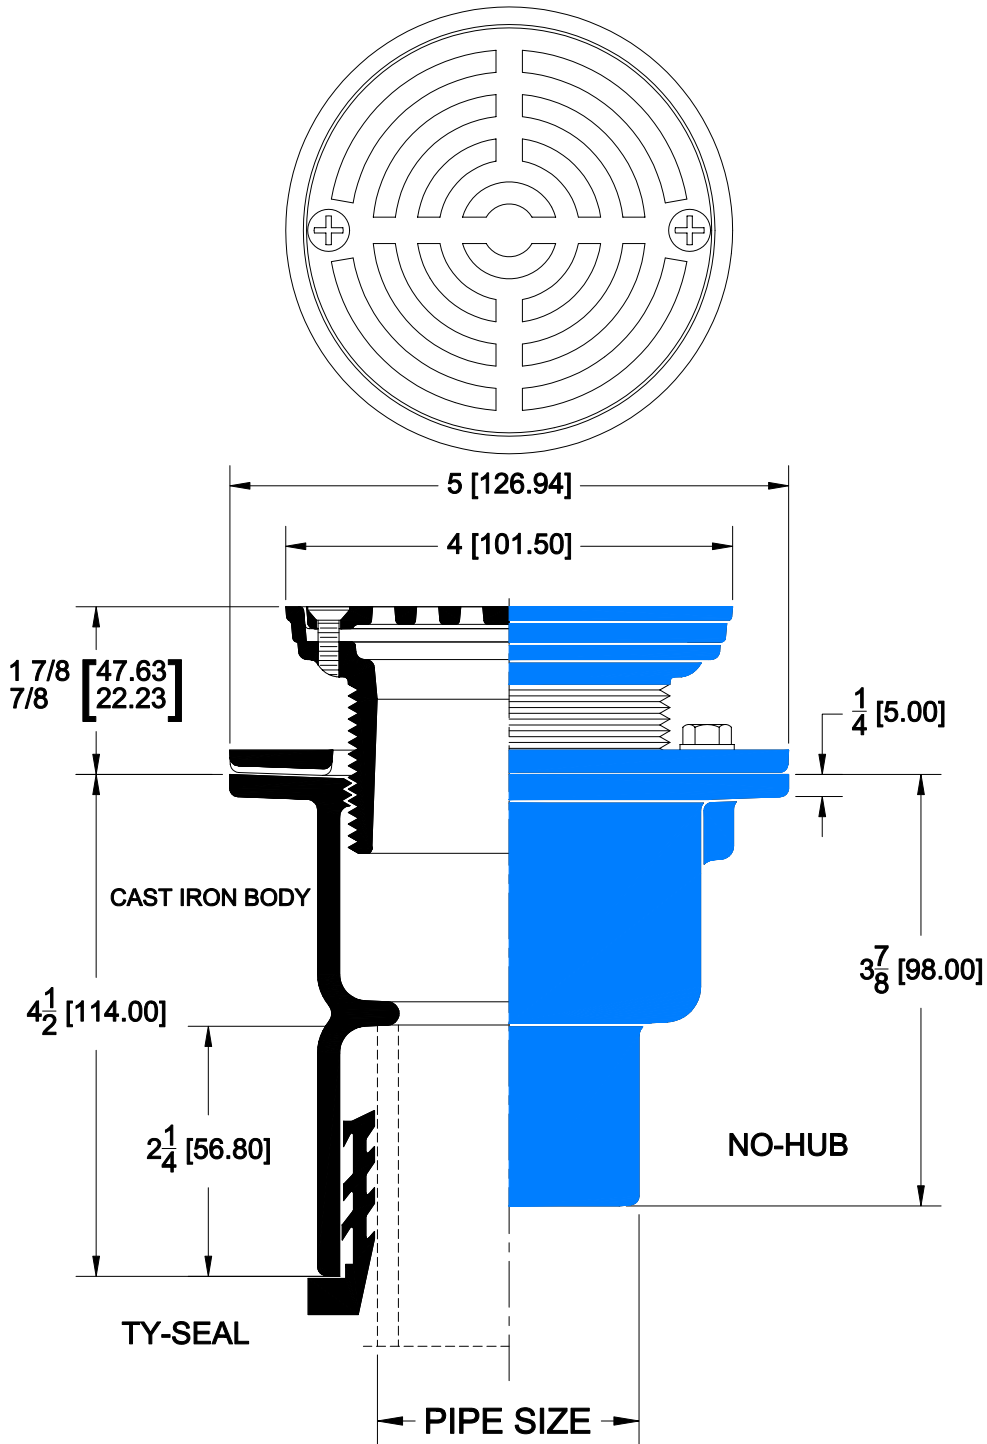

## ADJUSTABLE FLOOR DRAIN

### FD-130-RNB

ADJUSTABLE FLOOR / SHOWER DRAIN WITH ROUND SATIN FINISH NICKEL BRONZE FRAME AND GRATE, MEMBRANE CLAMP AND 2" (50MM) BOTTOM OUTLET.

#### OPTIONS

Catalog No.	Pipe Size	Outlet Style	Suffix	Description
FD-132NH-4RNB	2(50)	NO-HUB	CP	POLISHED CHROME PLATED TOP
FD-132TY-4RNB	2 (50)	TY-SEAL		