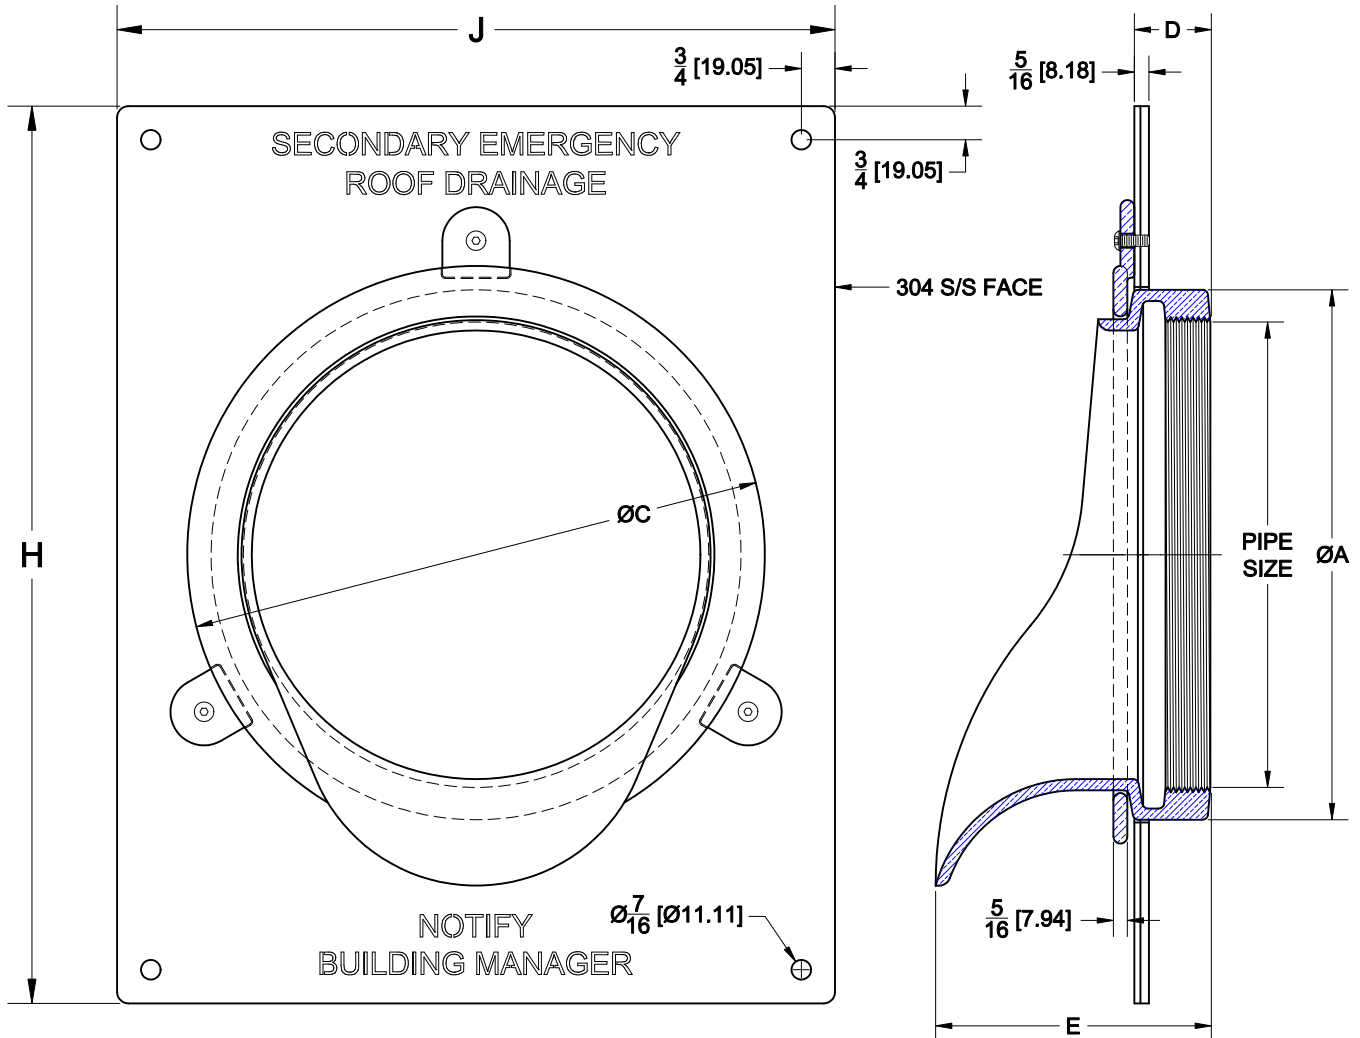

DOWNSPOUT NOZZEL

3940-213

CAST BRONZE DOWNSPOUT NOZZEL WITH IPS THREADED OUTLET, ANCHOR FLANGE AND 304 STAINLESS STEEL WALL PLATE WITH SPECIAL WORDING

(INCHES)

| PIPE SIZE | A | C | D | E | G | H | J |
|-----------|--------|--------|-------|-------|--------|--------|--------|
| 2 | 5 1/4 | 7 5/8 | 1 7/8 | 5 5/8 | 8 1/4 | 14 3/4 | 10 3/4 |
| 3 | 5 1/4 | 7 5/8 | 1 7/8 | 5 5/8 | 8 1/4 | 14 3/4 | 10 3/4 |
| 4 | 5 1/4 | 7 5/8 | 1 7/8 | 5 5/8 | 8 1/4 | 14 3/4 | 10 3/4 |
| 5 | 5 7/8 | 7 3/4 | 1 | 5 7/8 | 8 1/2 | 15 | 11 |
| 6 | 7 | 8 3/4 | 1 | 5 3/4 | 9 1/2 | 16 | 12 |
| 8 | 9 5/16 | 10 7/8 | 1 1/8 | 5 3/4 | 11 5/8 | 18 | 14 |
| 10 | 11 7/8 | 12 7/8 | 1 3/4 | 6 1/8 | 14 | 20 | 16 |

(MILLIMETERS)

| PIPE SIZE | A | C | D | E | G | H | J |
|-----------|-------|-------|------|-------|-------|-------|-------|
| 50 | 133.3 | 193.6 | 73.0 | 142.8 | 209.5 | 374.6 | 273.0 |
| 75 | 133.3 | 193.6 | 73.0 | 142.8 | 209.5 | 374.6 | 273.0 |
| 100 | 133.3 | 193.6 | 73.0 | 142.8 | 209.5 | 374.6 | 273.0 |
| 125 | 149.2 | 196.8 | 25.4 | 149.2 | 215.9 | 381.0 | 279.4 |
| 150 | 177.8 | 222.2 | 25.4 | 146.0 | 241.3 | 406.4 | 304.8 |
| 200 | 236.5 | 276.2 | 28.5 | 146.0 | 295.2 | 457.2 | 355.6 |
| 250 | 301.6 | 327.0 | 44.4 | 155.5 | 355.6 | 508.0 | 406.4 |