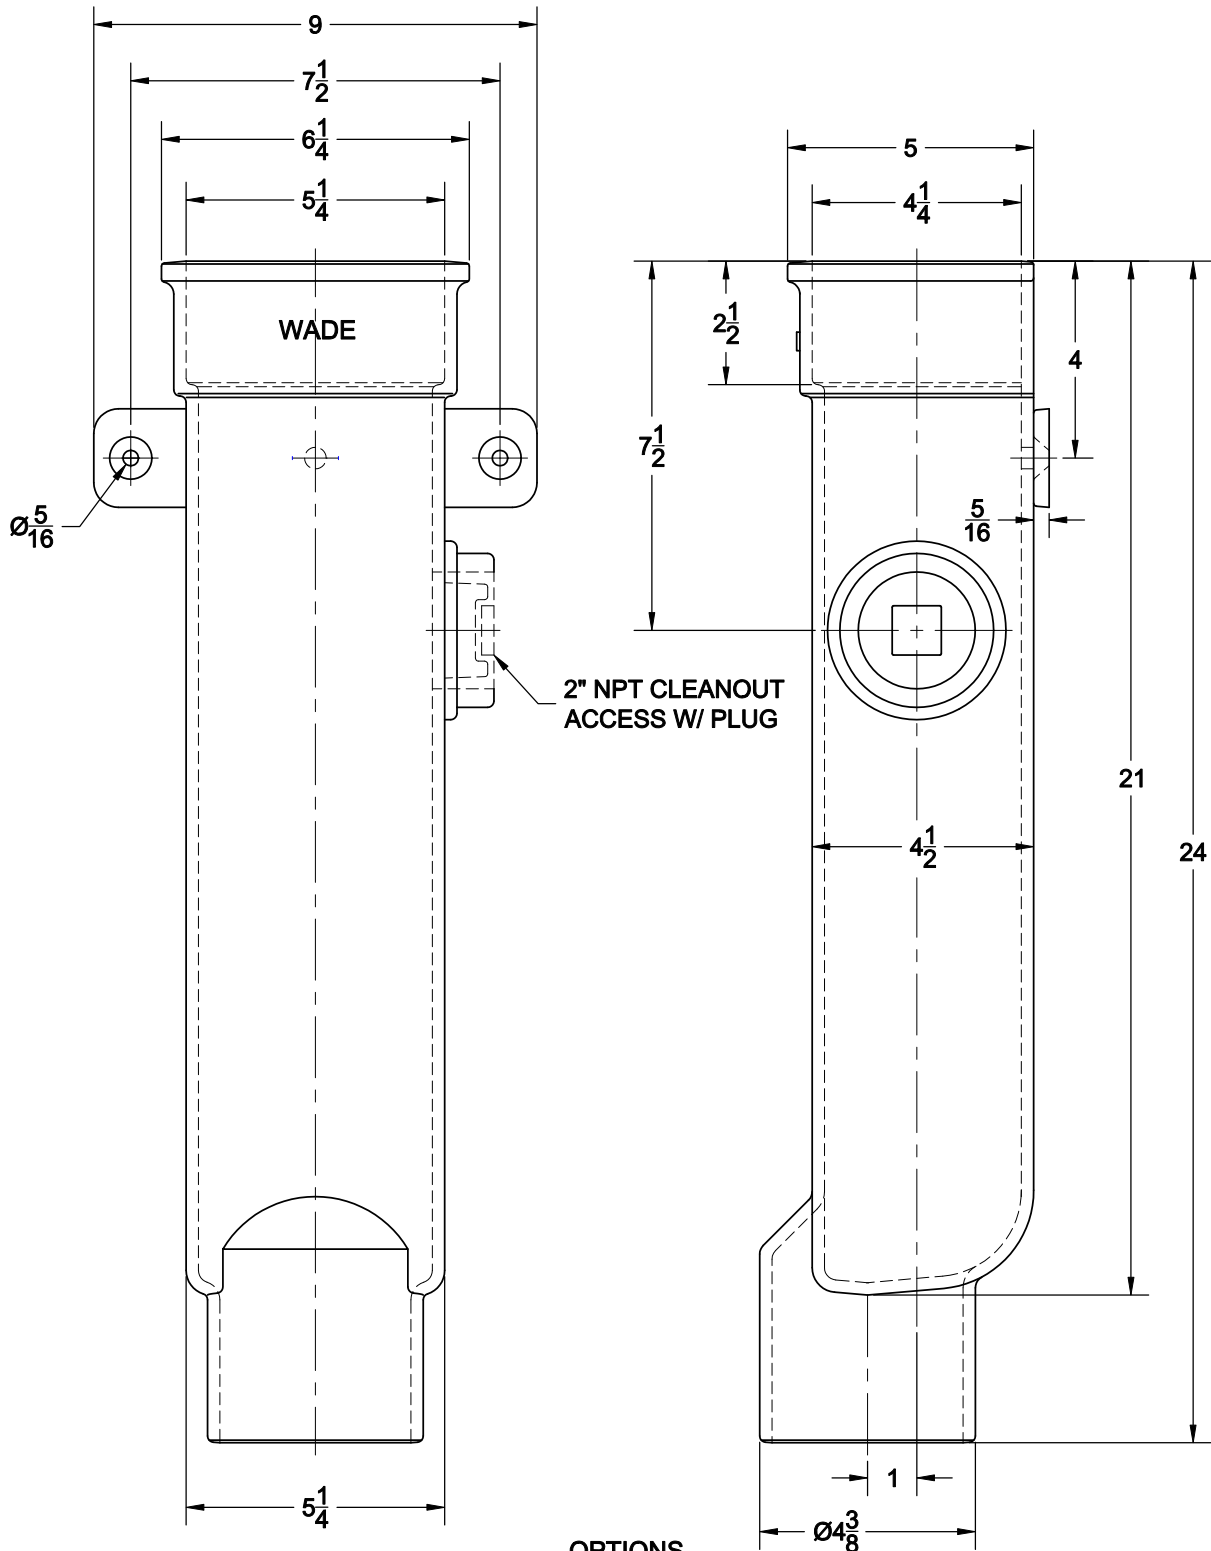

DOWNSPOUT BOOT

3930-37

CAST IRON PAINTED DOWNSPOUT BOOT WITH RECTANGULAR 5x4 INLET, WALL SECURING STRAP, 2" NPT CLEANOUT ACCESS WITH BRASS PLUG AND 4" NO-HUB OUTLET.

OPTIONS

Cat. No.	Pipe Size	Wt. Lbs.
3930-5X4-37	4	30.0

Suffix	Description
39	GALVANIZED CAST IRON