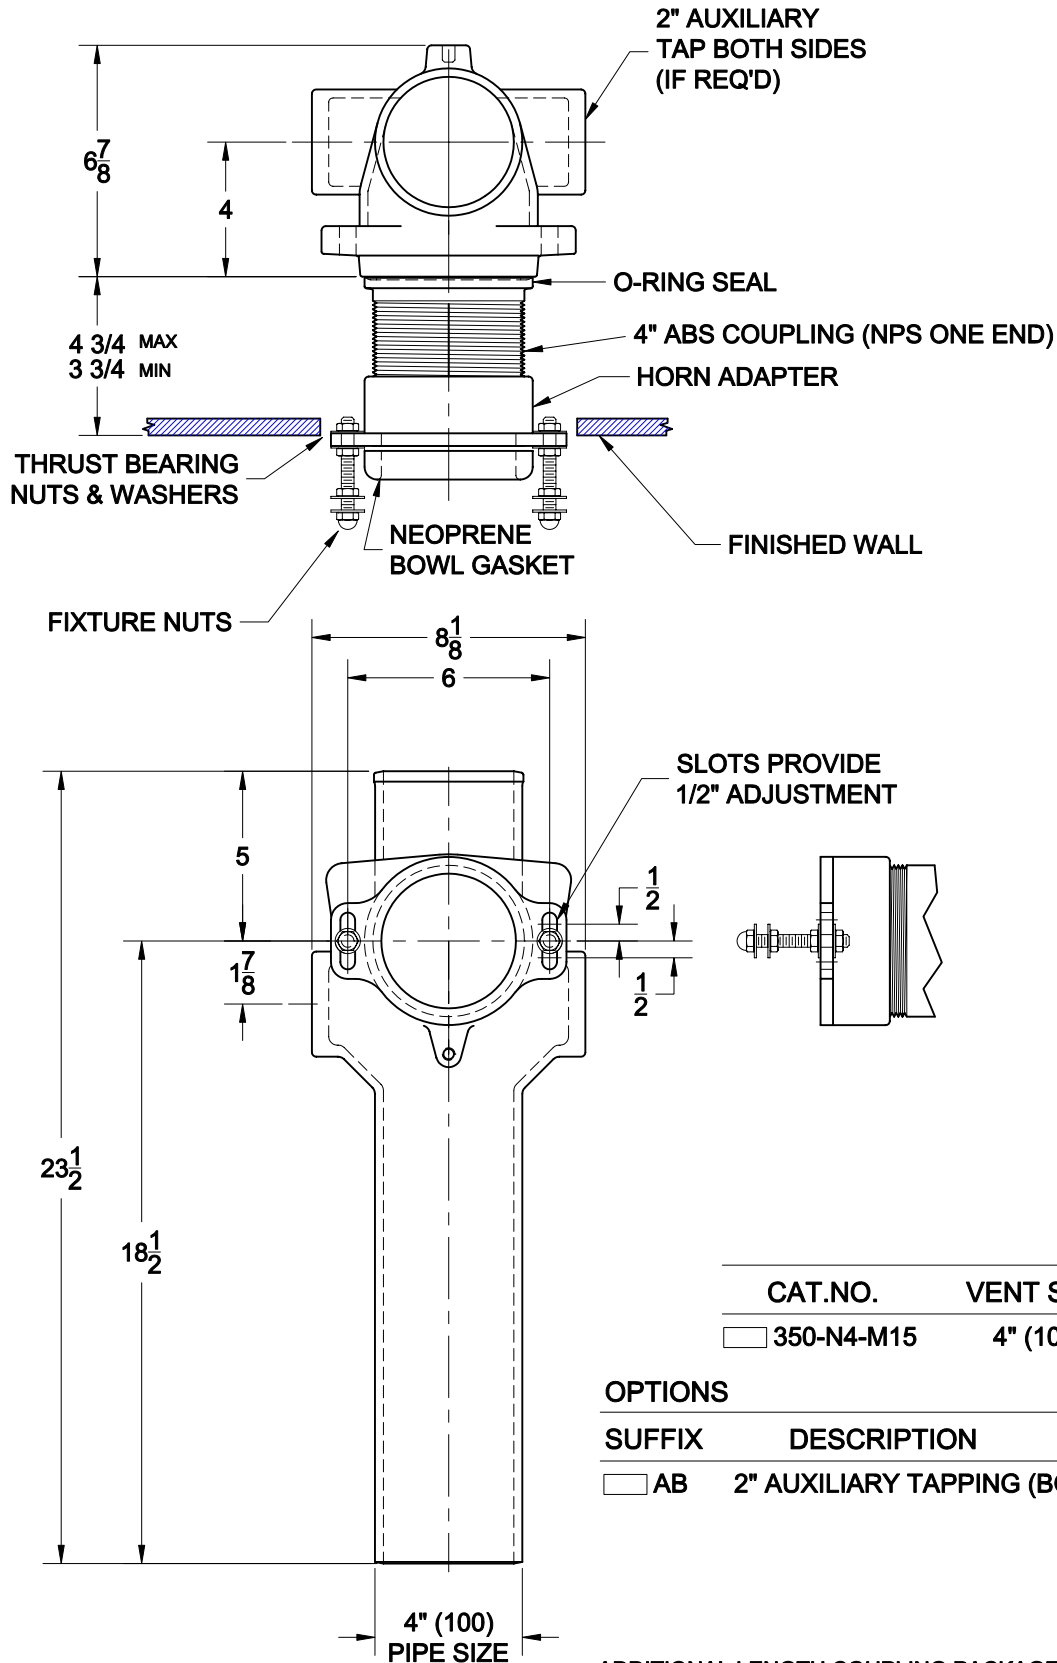

CLOSET CARRIER

350-N4-M15

NO-HUB FIXED VERTICAL CARRIER FITTING W/ FLOOR MOUNT
BACK OUTLET HARDWARE FOR SINGLE WATER CLOSETS.

CAT.NO.	VENT SIZE	WT.LB.
<input type="checkbox"/> 350-N4-M15	4" (100)	85.0

OPTIONS

SUFFIX	DESCRIPTION
<input type="checkbox"/> AB	2" AUXILIARY TAPPING (BOTH SIDES)

ADDITIONAL LENGTH COUPLING PACKAGES AVAILABLE
(SPECIFY LENGTH)

AutoCad.dwg