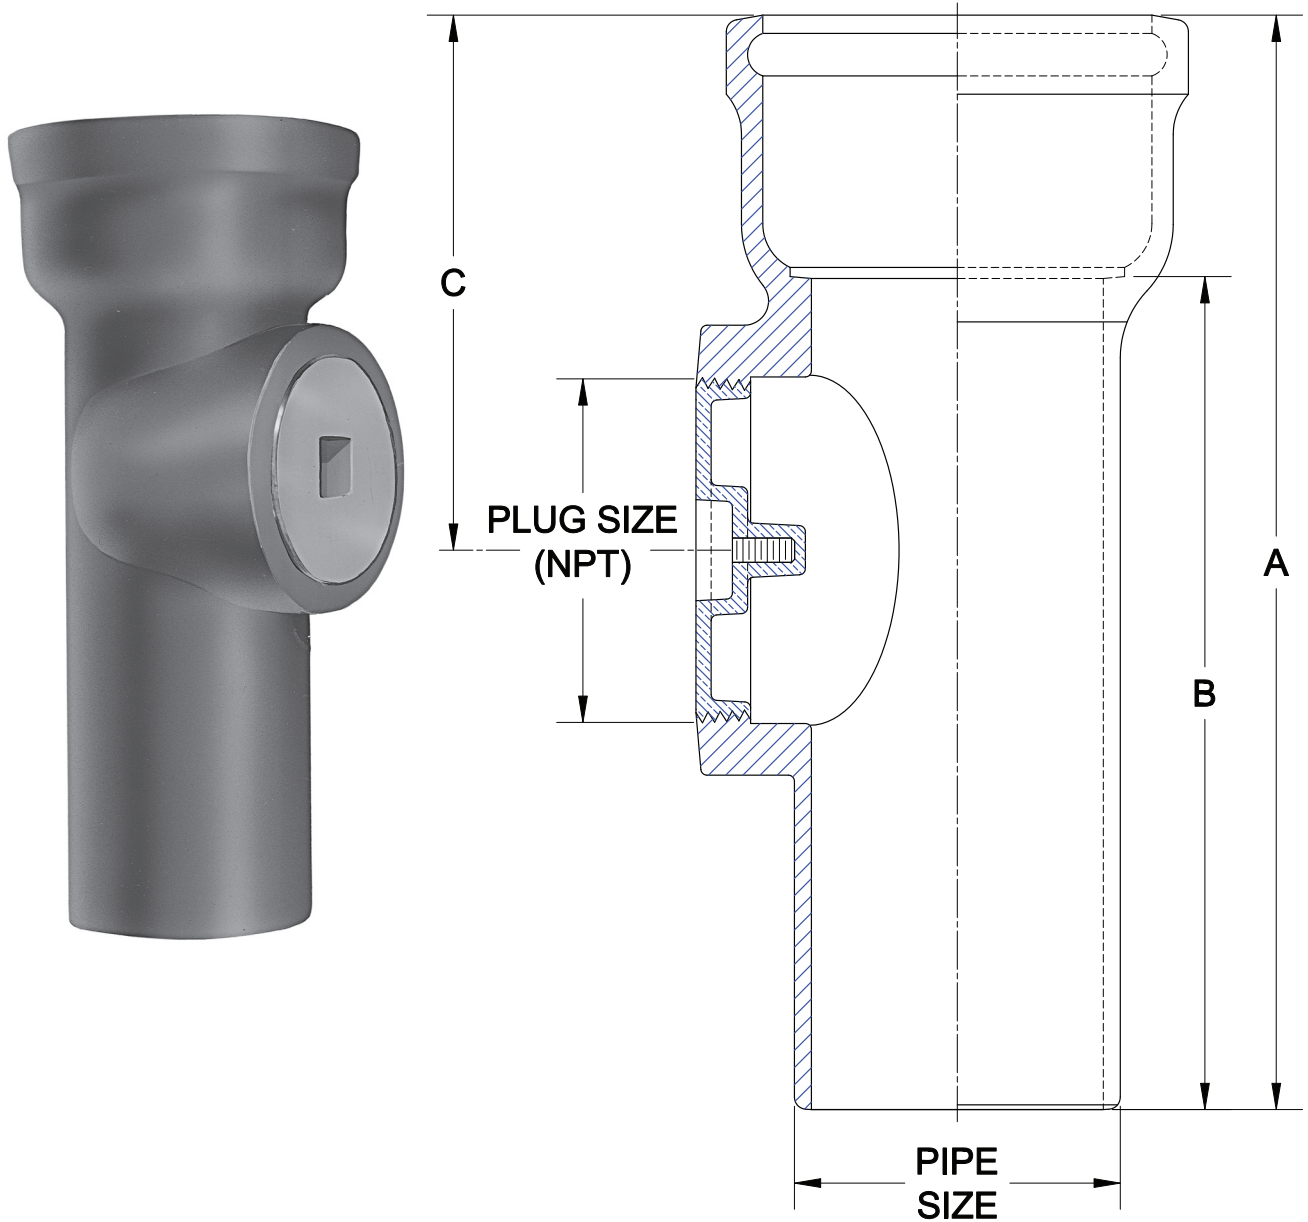

Cleanout Tee w/ Plug

WADE

8570 (B or E) Painted cleanout tee with hub inlet / spigot outlet and bronze NPT threaded plug drilled & tapped for 1/4-20NC screw.

Cat. No.	Pipe Size	Plug Size	A	B	C	Wt. Lbs.
8572	2	2	10 ³ / ₈	7 ⁷ / ₈	4 ¹ / ₄	6.3
8573	3	3	12 ³ / ₄	10	5 ¹ / ₂	10.7
8574	4	4	13 ⁷ / ₈	10 ⁷ / ₈	6	15.0
8575	5	5	15	12	7 ¹ / ₈	23.3
8576	6	6	16	12	7 ¹ / ₈	28.3
8578	8	8	20 ¹ / ₂	17	7	53.5

PLUG TYPE

Suffix	Description
B.....	Raised Head Brass Plug
E.....	Countersunk Brass Plug
39.....	Galvanized Iron Parts