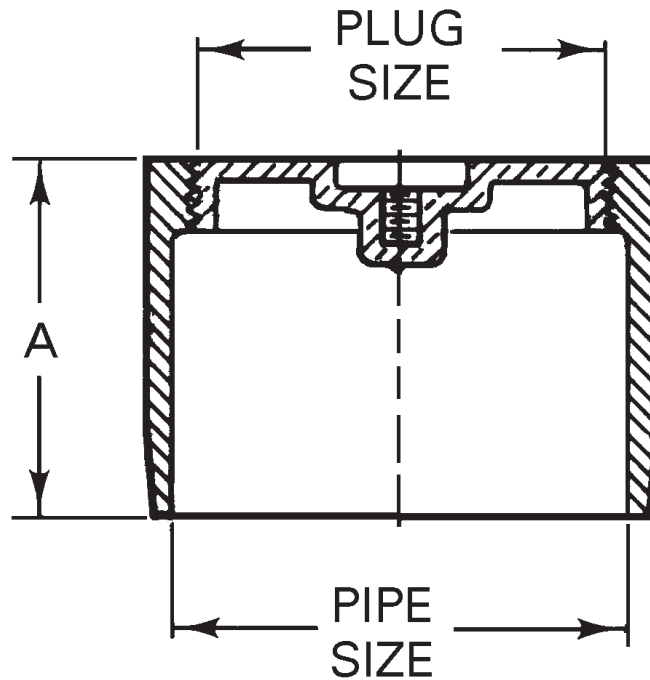

Cleanout Ferrule w/ Plug

WADE

8550 (B orE) Cast Iron cleanout ferrule with spigot outlet and threaded brass raised head, or countersunk plug drilled and tapped for 1/4"-20 screw.

Cat. No.	Pipe Size	A	Plug Size	Wt. Lbs.
8552	2	2 3/4	1 1/2	1.5
8553	3	3	2 1/2	2.5
8554	4	3 1/4	3 1/2	4
8555	5	4 1/2	4	6
8556	6	4 1/2	5	9

PLUG TYPE

Suffix	Description
B.....	Raised Head Brass Plug
E.....	Countersunk Brass Plug