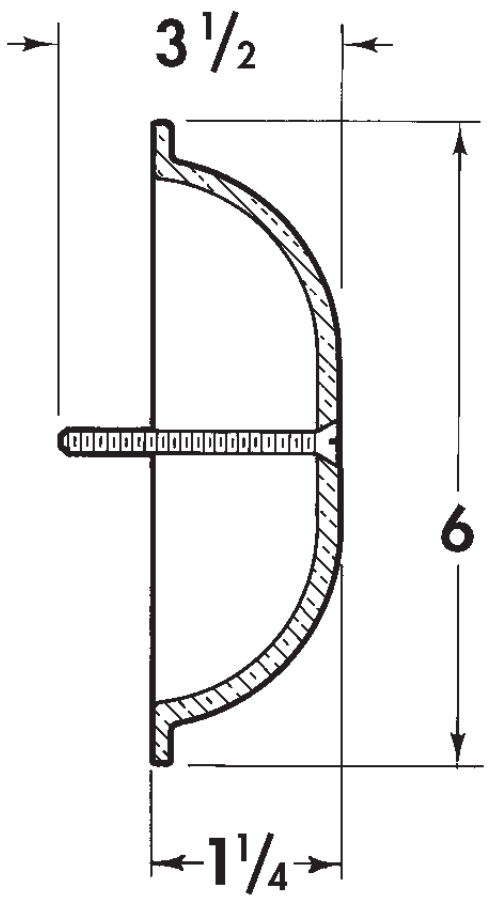

Access Covers

WADE

8480X Round smooth finish nickel bronze dished access cover with 1/4"-20x3 1/2" long center screw.

Cat. No.	Wt. Lbs.
8480X6	4