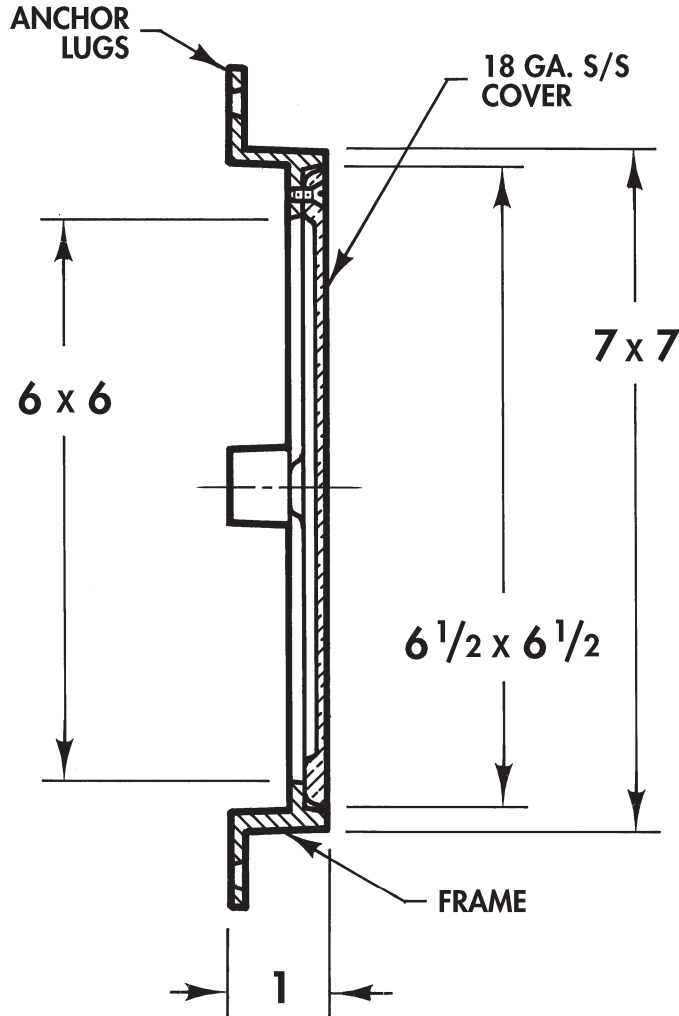

Wall Access Covers

WADE

8480S Square nickel bronze frame with secured smooth stainless steel access cover.

Cat. No.	Wt. Lbs.
<input type="checkbox"/> 8480S	2.5

OPTIONS	
Suffix	Description
<input type="checkbox"/> 179.....	Security Screws