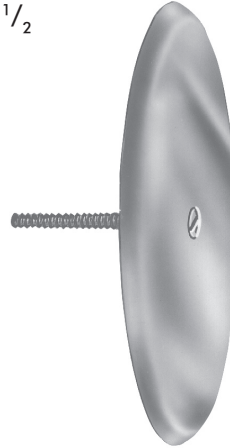

Wall Access Covers

WADE

8480R Round stainless steel access cover with $1/4$ -20x3 $1/2$ center screw.

Cat. No.	C	Plug Size	Wt. Lbs.
8480R6	6	1 $1/2$ to 3 $1/2$	$1/2$
8480R8	8	4, 5 and 6	$3/4$
8480R10	10	8	$3/4$