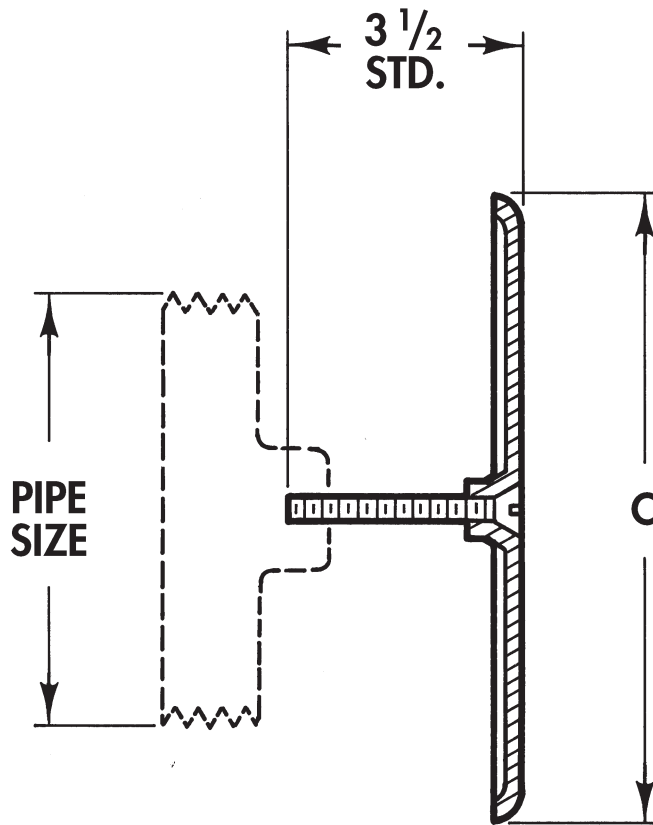

Wall Access Covers

WADE

8480R Round stainless steel access cover with $1/4$ -20x3 $1/2$ center screw.

Cat. No.	C	Plug Size	Wt. Lbs.
8480R6	6	1 $1/2$ to 3 $1/2$	$1/2$
8480R8	8	4, 5 and 6	$3/4$
8480R10	10	8	$3/4$