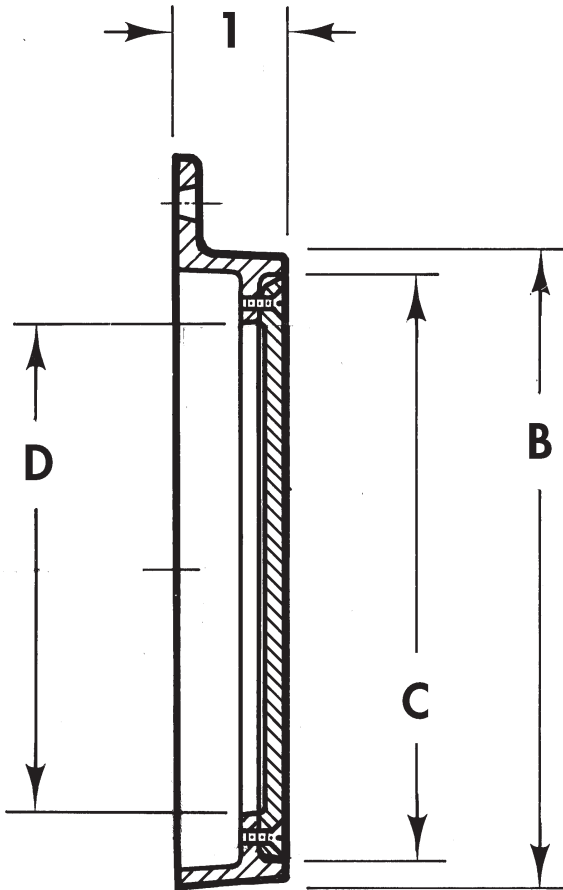

Wall Access Covers

8480C Round smooth nickel bronze secured access cover with frame.

Cat. No.	B	C	D	Wt. Lbs.
<input type="checkbox"/> 8480C6	6	5 1/2	4 1/2	3
<input type="checkbox"/> 8480C7	7 1/4	6 3/4	5 3/4	4
<input type="checkbox"/> 8480C10	10	9 3/4	9	7

OPTIONS

Suffix	Description
<input type="checkbox"/> 179.....	Security Screws