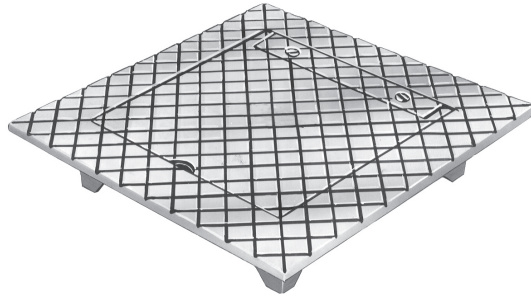

Wall Access Covers

WADE

8300SH Square $8\frac{3}{4} \times 8\frac{3}{4}$ " scoriated nickel bronze hinged secured cover and frame.

Cat. No.	Wt. Lbs.
<input type="checkbox"/> 8300SH8	7

OPTIONS

Suffix	Description
<input type="checkbox"/> 179.....	Security Screws