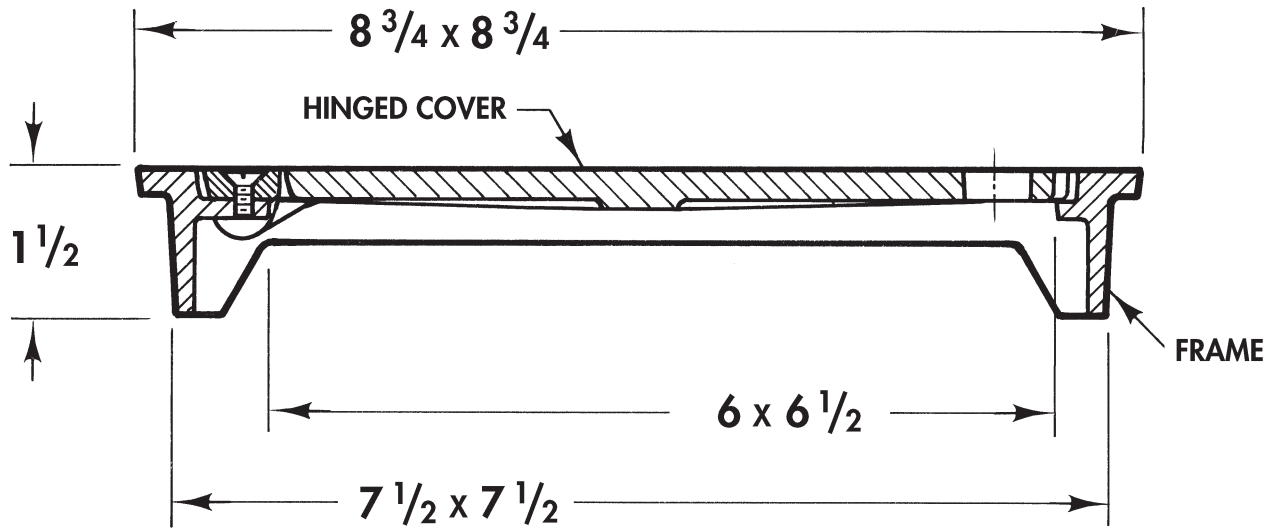

Wall Access Covers

WADE

8300SH Square $8\frac{3}{4} \times 8\frac{3}{4}$ " scoriated nickel bronze hinged secured cover and frame.

Cat. No.	Wt. Lbs.
<input type="checkbox"/> 8300SH8	7

OPTIONS

Suffix	Description
<input type="checkbox"/> 179.....	Security Screws