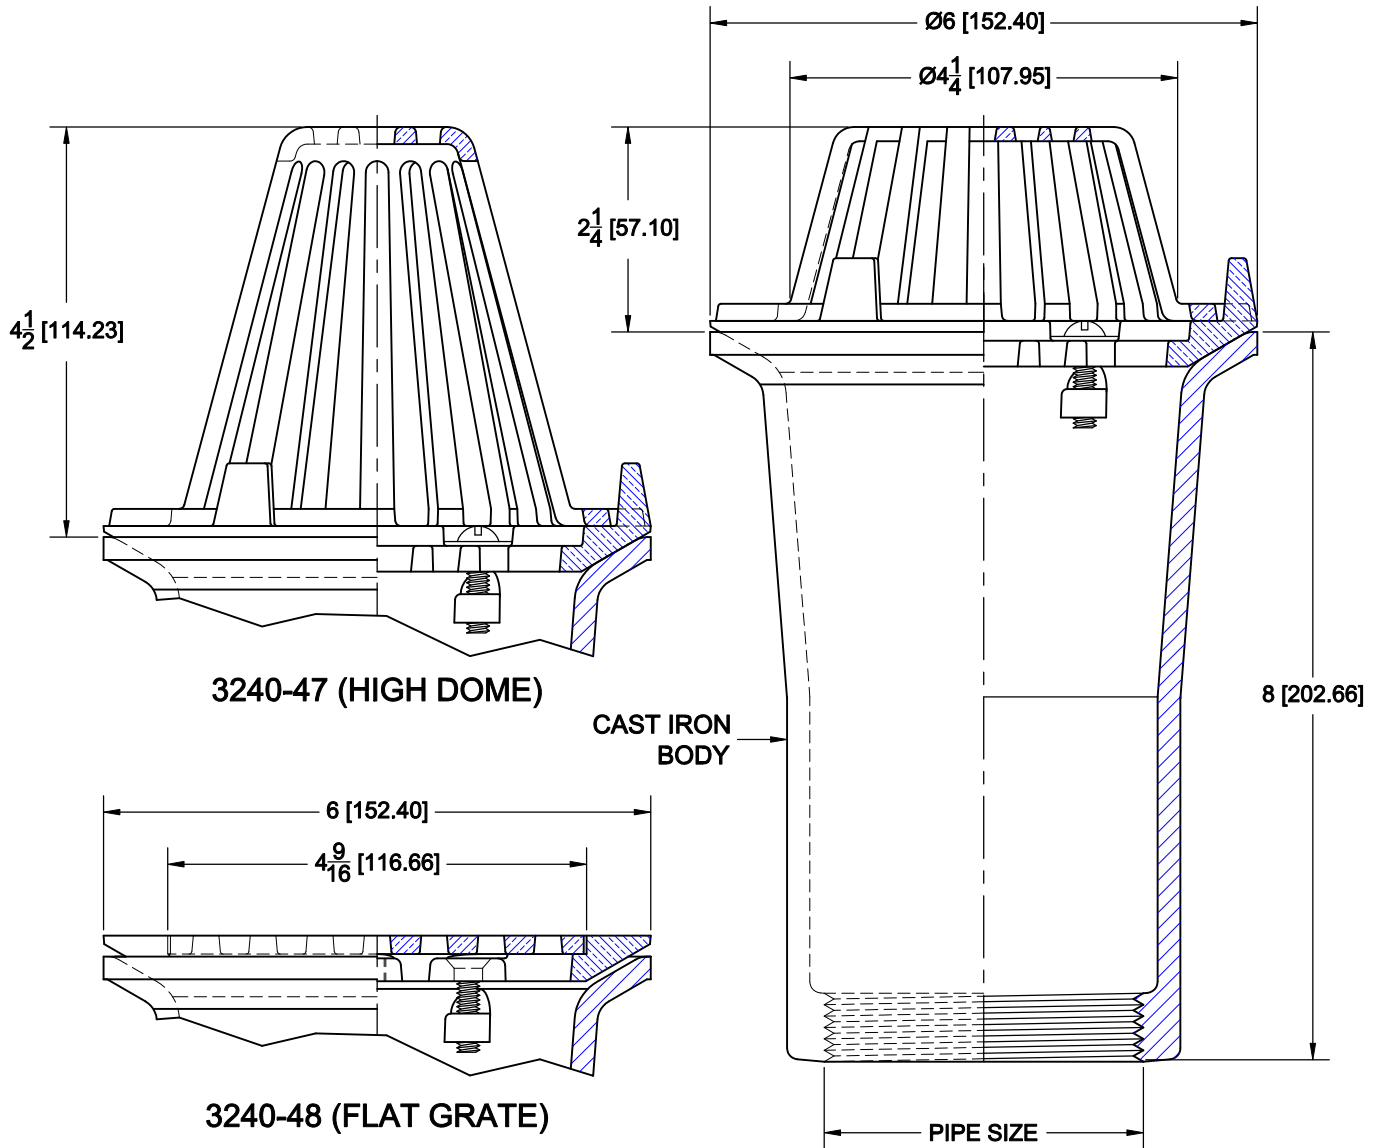

# SILL DRAIN

3240

CAST IRON SILL DRAIN WITH BRONZE FLASHING CLAMP AND DOME,  
& THREADED BOTTOM OUTLET

## OPTIONS

Cat. No.	Pipe Size	Wt. Lbs.	Suffix	Description
<input type="checkbox"/> 3242	2 (50)	15.0	<input type="checkbox"/> 39	GALVANIZED IRON PARTS
<input type="checkbox"/> 3243	3 (75)	16.0	<input type="checkbox"/> 47	HIGH DOME
<input type="checkbox"/> 3244 *	4 (100)	16.0	<input type="checkbox"/> 48	FLAT GRATE (INSTEAD OF DOME)
			<input type="checkbox"/> 49	STAINLESS STEEL MESH LINED DOME

\* 4" FURNISHED NO-HUB ONLY

AutoCad.dwg