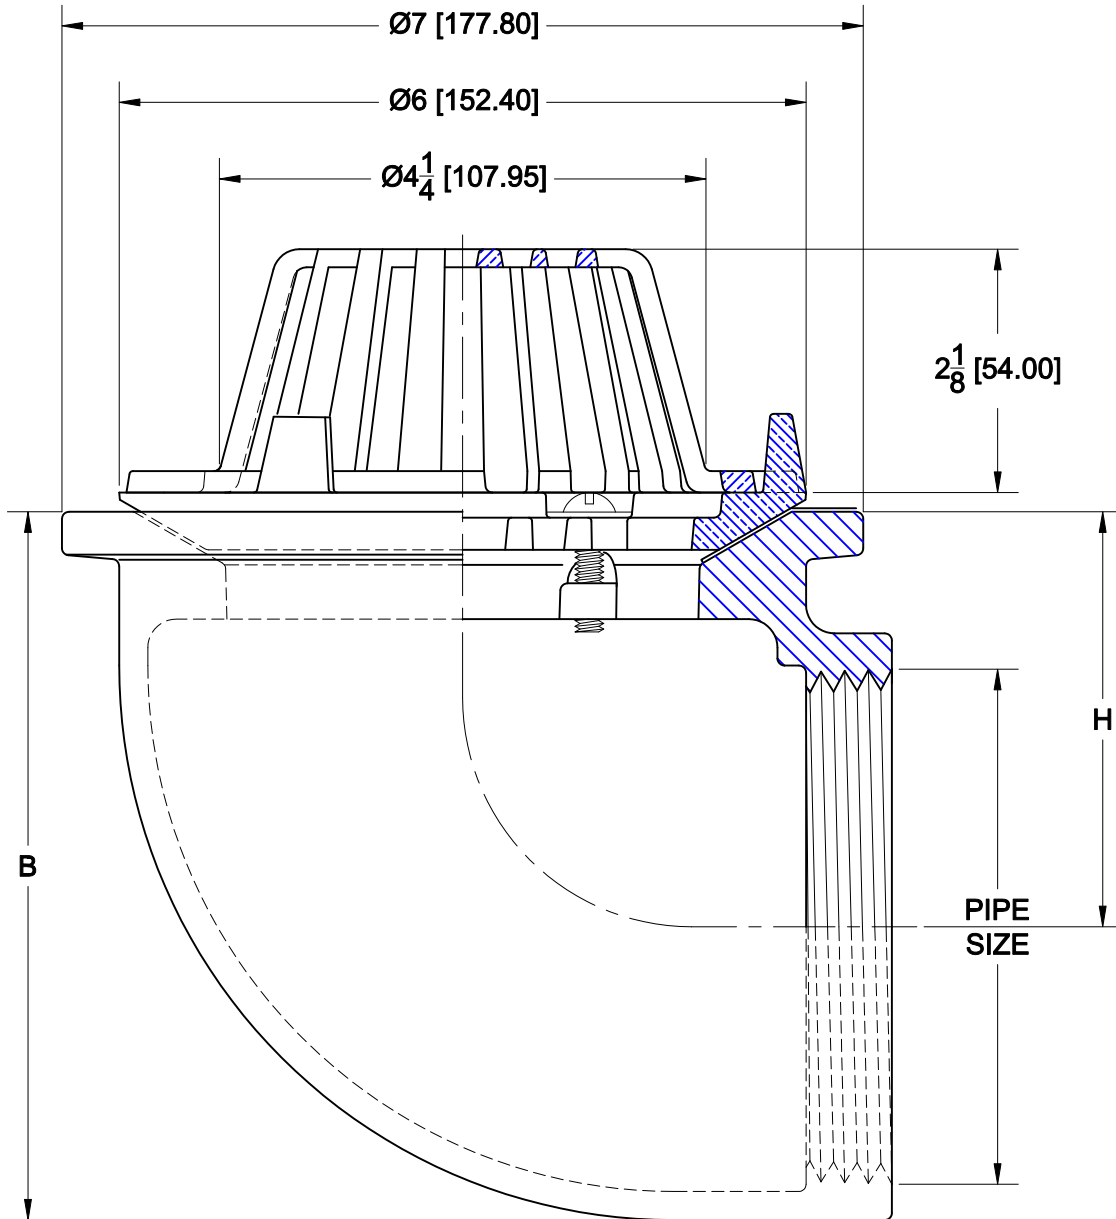

# SILL DRAIN

3230

CAST IRON SILL DRAIN WITH BRONZE FLASHING CLAMP AND DOME,  
& THREADED SIDE OUTLET

PIPE SIZE	B	H
2 (50)	4 (101.6)	2 1/2 (63.5)
3 (75)	5 1/4 (133.3)	3 1/4 (82.5)
4 (100)	6 1/4 (158.7)	3 3/4 (95.2)

### OPTIONS

Cat. No.	Pipe Size	Wt. Lbs.	Suffix	Description
<input type="checkbox"/> 3232	2 (50)	11.0	<input type="checkbox"/> 39	GALVANIZED IRON PARTS
<input type="checkbox"/> 3233	3 (75)	12.0	<input type="checkbox"/> 49	STAINLESS STEEL MES LINED DOME
<input type="checkbox"/> 3234	4 (100)	15.0		