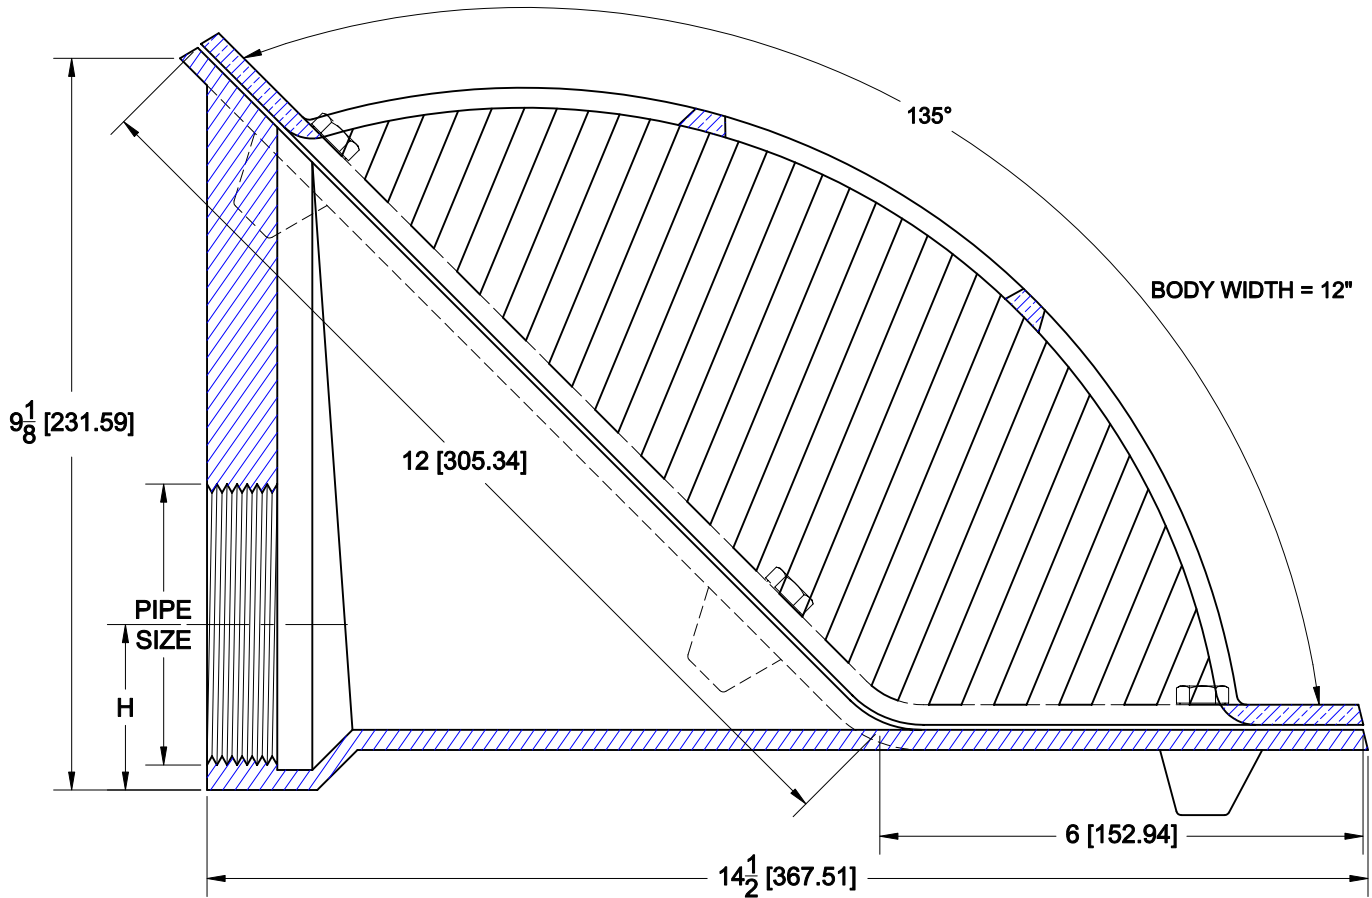

135° SCUPPER DRAIN

3230-N

135° SCUPPER DRAIN WITH CAST IRON BODY, BRONZE GRATE
INTEGRAL WITH MEMBRANE CLAMP AND THREADED SIDE OUTLET

PIPE SIZE	H
2	1 3/8 (34.9)
3	1 15/16 (49.2)
4	2 7/16 (61.9)
5	3 (76.2)
6	3 1/2 (88.9)

OPTIONS

Cat. No.	Pipe Size	Wt. Lbs.	Suffix	Description
<input type="checkbox"/> 3232-N	2 (50)	28.0	<input type="checkbox"/> 1	NICKEL BRONZE GRATE
<input type="checkbox"/> 3233-N	3 (75)	57.0	<input type="checkbox"/> 2	BRONZE GRATE
<input type="checkbox"/> 3234-N	4 (100)	55.0		
<input type="checkbox"/> 3235-N	5 (125)	53.0		
<input type="checkbox"/> 3236-N	6 (150)	50.0		