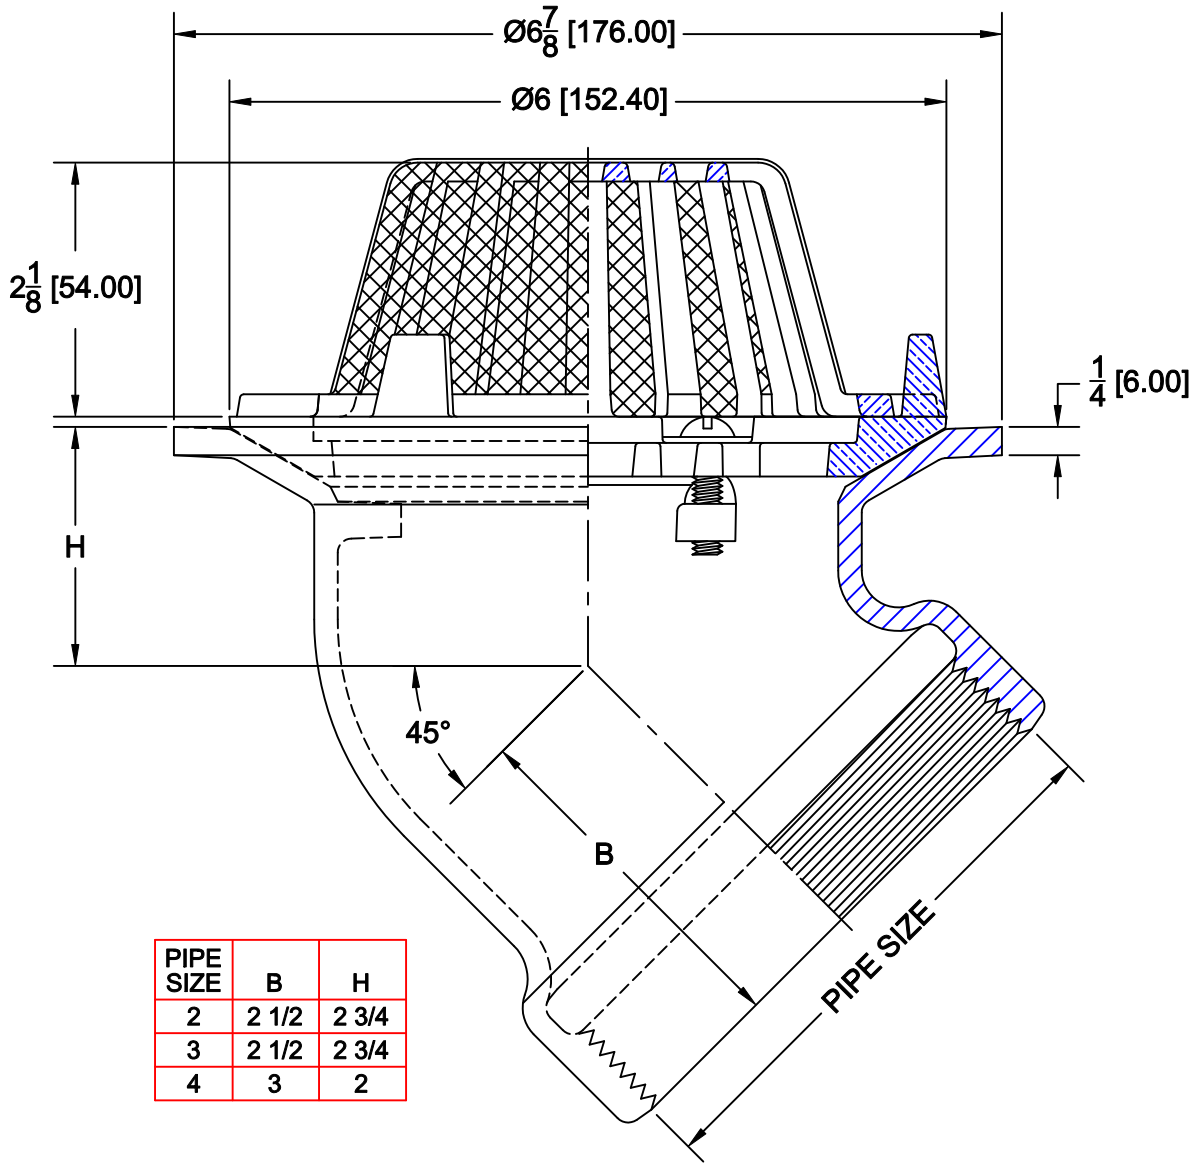

BALCONY DRAIN

3230-A-49

CAST IRON BALCONY OR SILL DRAIN WITH THREADED 45° OUTLET, BRASS FLASHING RING AND SECURED DOME STRAINER WITH S/S MESH SCREEN LINING.

OPTIONS

Cat. No.	Pipe Size	Wt. Lbs.	Suffix	Description
<input type="checkbox"/> 3232-A-49	2 (50)	11.0	<input type="checkbox"/> 39	GALVANIZED IRON PARTS
<input type="checkbox"/> 3233-A-49	3 (75)	12.0	<input type="checkbox"/> 64	A.R.E. COATED IRON PARTS
<input type="checkbox"/> 3234-A-49	4 (100)	15.0		

AutoCad.dwg