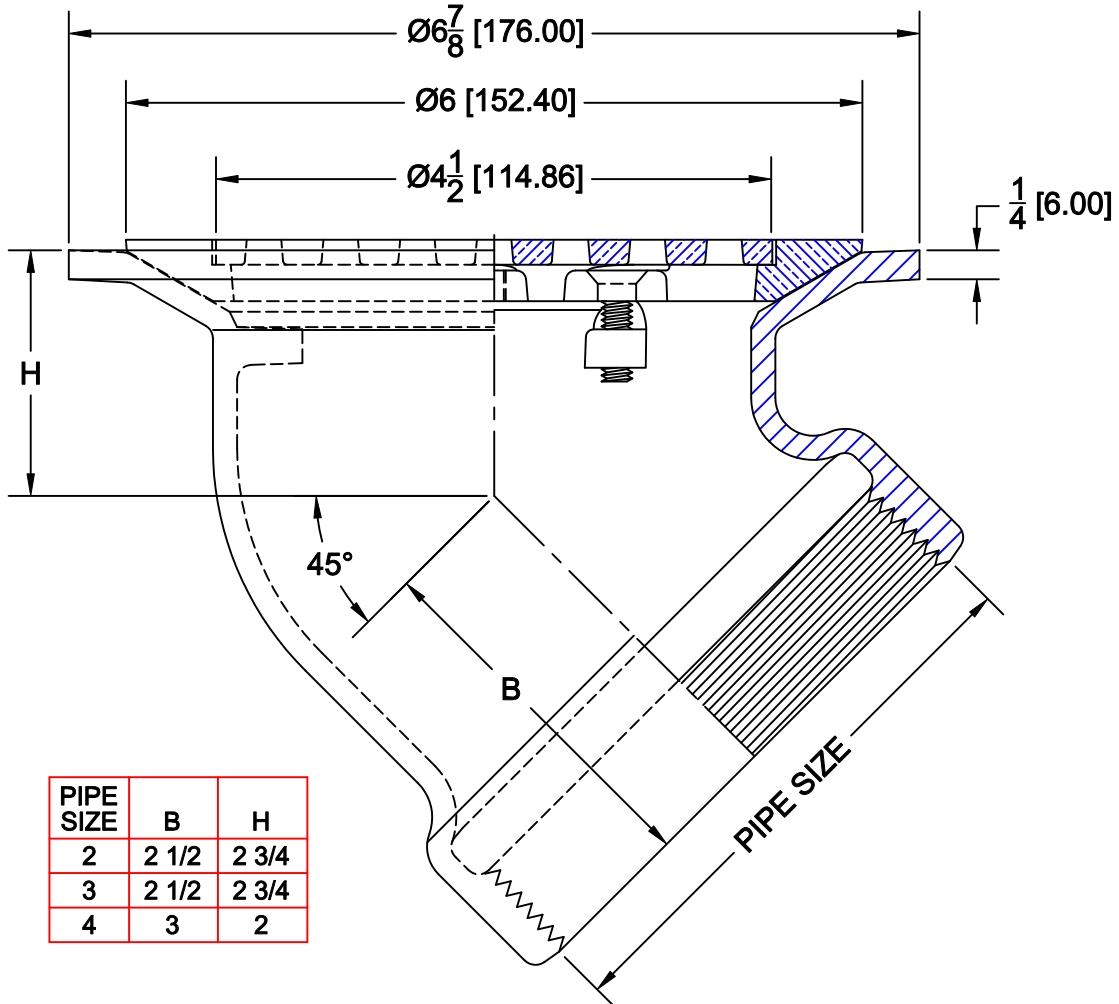

# BALCONY DRAIN

3230-A-48

CAST IRON BALCONY OR SILL DRAIN WITH THREADED 45° OUTLET, BRASS FLASHING RING AND SECURED FLAT STRAINER.

PIPE SIZE	B	H
2	2 1/2	2 3/4
3	2 1/2	2 3/4
4	3	2

			OPTIONS	
Cat. No.	Pipe Size	Wt. Lbs.	Suffix	Description
<input type="checkbox"/> 3232-A-48	2 (50)	11.0	<input type="checkbox"/> 39	GALVANIZED IRON PARTS
<input type="checkbox"/> 3233-A-48	3 (75)	12.0	<input type="checkbox"/> 102	CHROME PLATED TOP
<input type="checkbox"/> 3234-A-48	4 (100)	15.0		

AutoCad.dwg