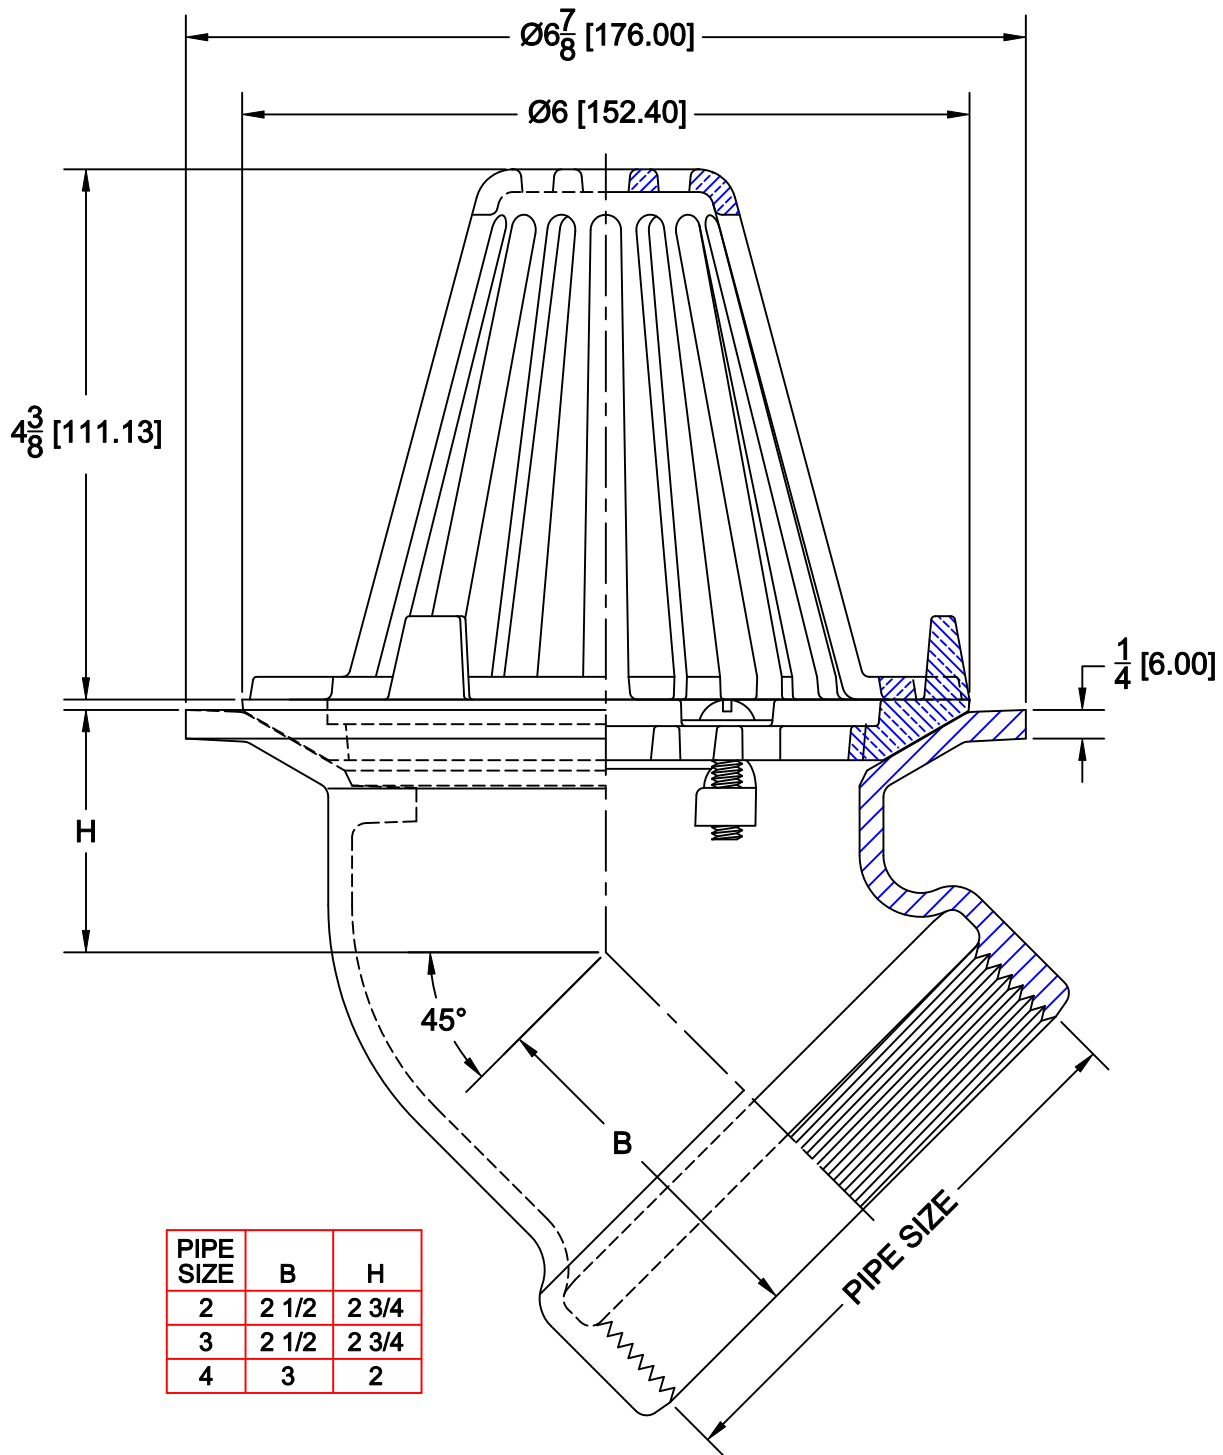

BALCONY DRAIN

3230-A-47

CAST IRON BALCONY OR SILL DRAIN WITH THREADED 45° OUTLET, BRASS FLASHING RING AND SECURED HIGH DOME STRAINER.

OPTIONS

Cat. No.	Pipe Size	Wt. Lbs.	Suffix	Description
<input type="checkbox"/> 3232-A-47	2 (50)	11.0	<input type="checkbox"/> 39	GALVANIZED IRON PARTS
<input type="checkbox"/> 3233-A-47	3 (75)	12.0	<input type="checkbox"/> 64	A.R.E. COATED IRON PARTS
<input type="checkbox"/> 3234-A-47	4 (100)	15.0		

AutoCad.dwg