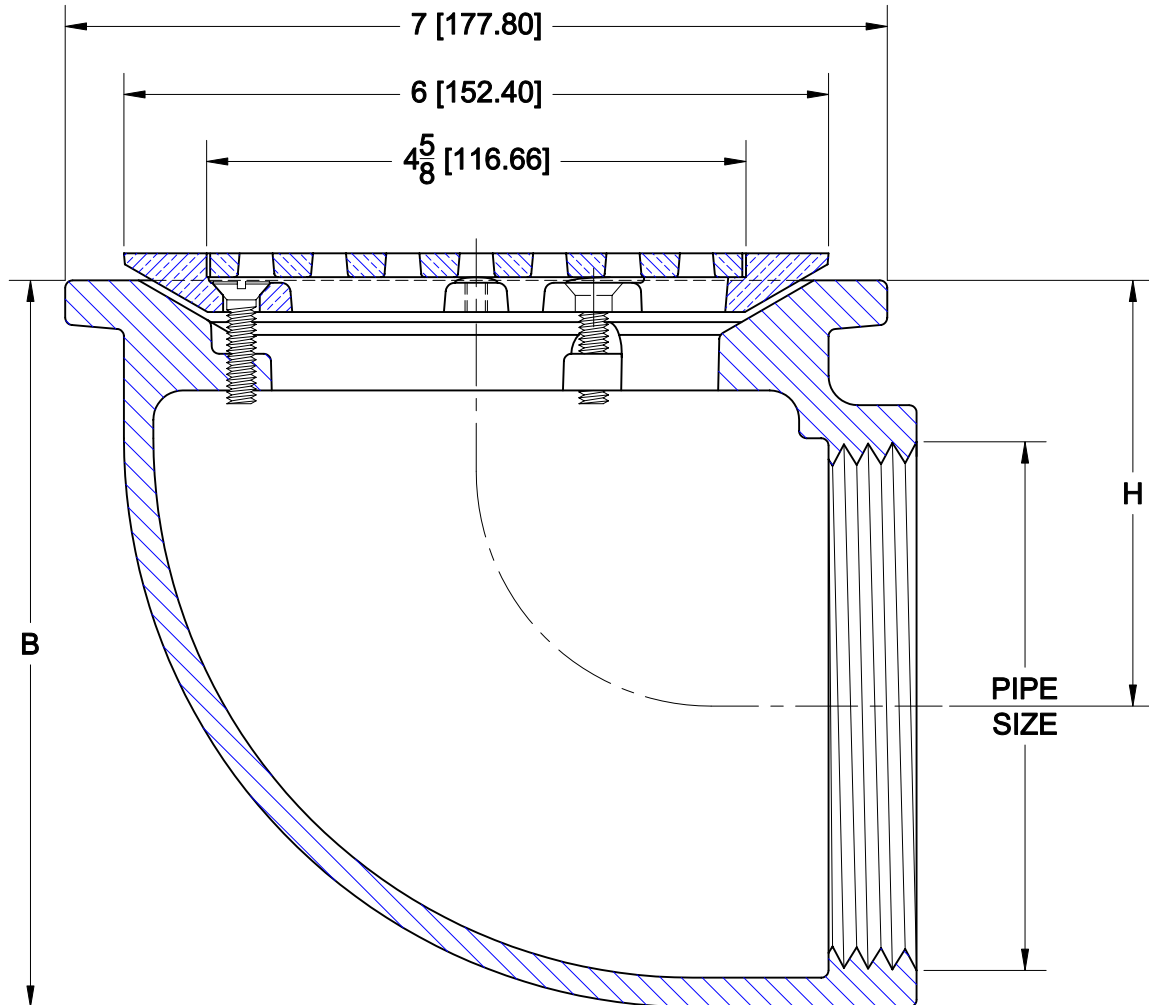

# BALCONY DRAIN

3230-48

CAST IRON BALCONY OR SILL DRAIN WITH THREADED SIDE OUTLET, BRASS FLASHING CLAMP AND SECURED FLAT STRAINER.

PIPE SIZE	B	H
2 (50)	4 (101.6)	2 1/2 (63.5)
3 (75)	5 1/4 (133.3)	3 1/4 (82.5)
4 (100)	6 1/4 (158.7)	3 3/4 (95.2)

Cat. No.	Pipe Size	Wt. Lbs.	OPTIONS	
			Suffix	Description
<input type="checkbox"/> 3232-48	2 (50)	11.0	<input type="checkbox"/> 39	GALVANIZED IRON PARTS
<input type="checkbox"/> 3233-48	3 (75)	12.0	<input type="checkbox"/> 102	CHROME PLATED TOP
<input type="checkbox"/> 3234-48	4 (100)	15.0		