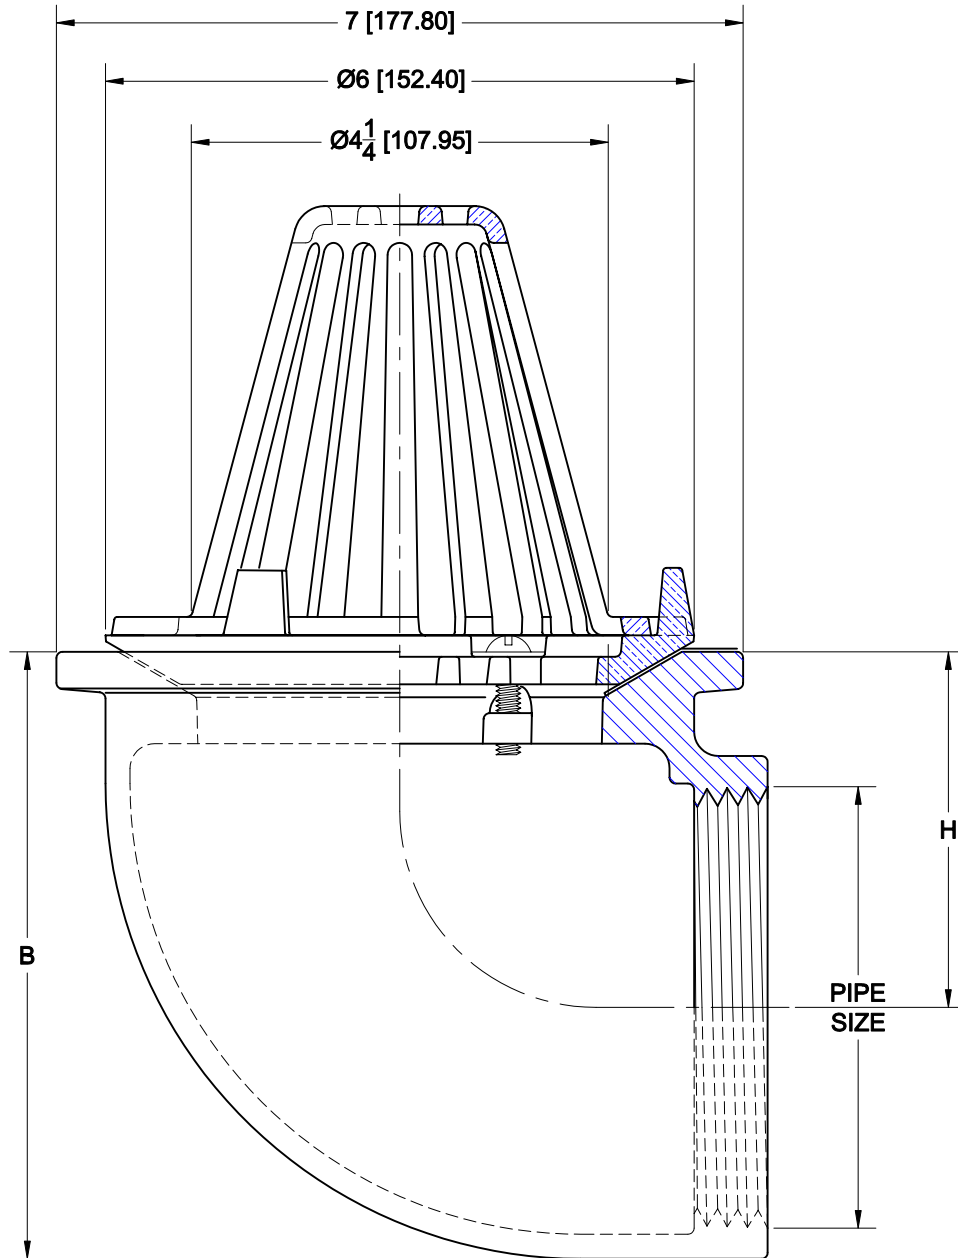

SILL DRAIN

3230-47

CAST IRON SILL DRAIN WITH BRONZE FLASHING CLAMP AND DOME,
& THREADED SIDE OUTLET

PIPE SIZE	B	H
2 (50)	4 (101.6)	2 1/2 (63.5)
3 (75)	5 1/4 (133.3)	3 1/4 (82.5)
4 (100)	6 1/4 (158.7)	3 3/4 (95.2)

OPTIONS

Cat. No.	Pipe Size	Wt. Lbs.	Suffix	Description
<input type="checkbox"/> 3232-47	2 (50)	11.0	<input type="checkbox"/> 39	GALVANIZED IRON PARTS
<input type="checkbox"/> 3233-47	3 (75)	12.0	<input type="checkbox"/> 49	STAINLESS STEEL MES LINED DOME
<input type="checkbox"/> 3234-47	4 (100)	15.0		