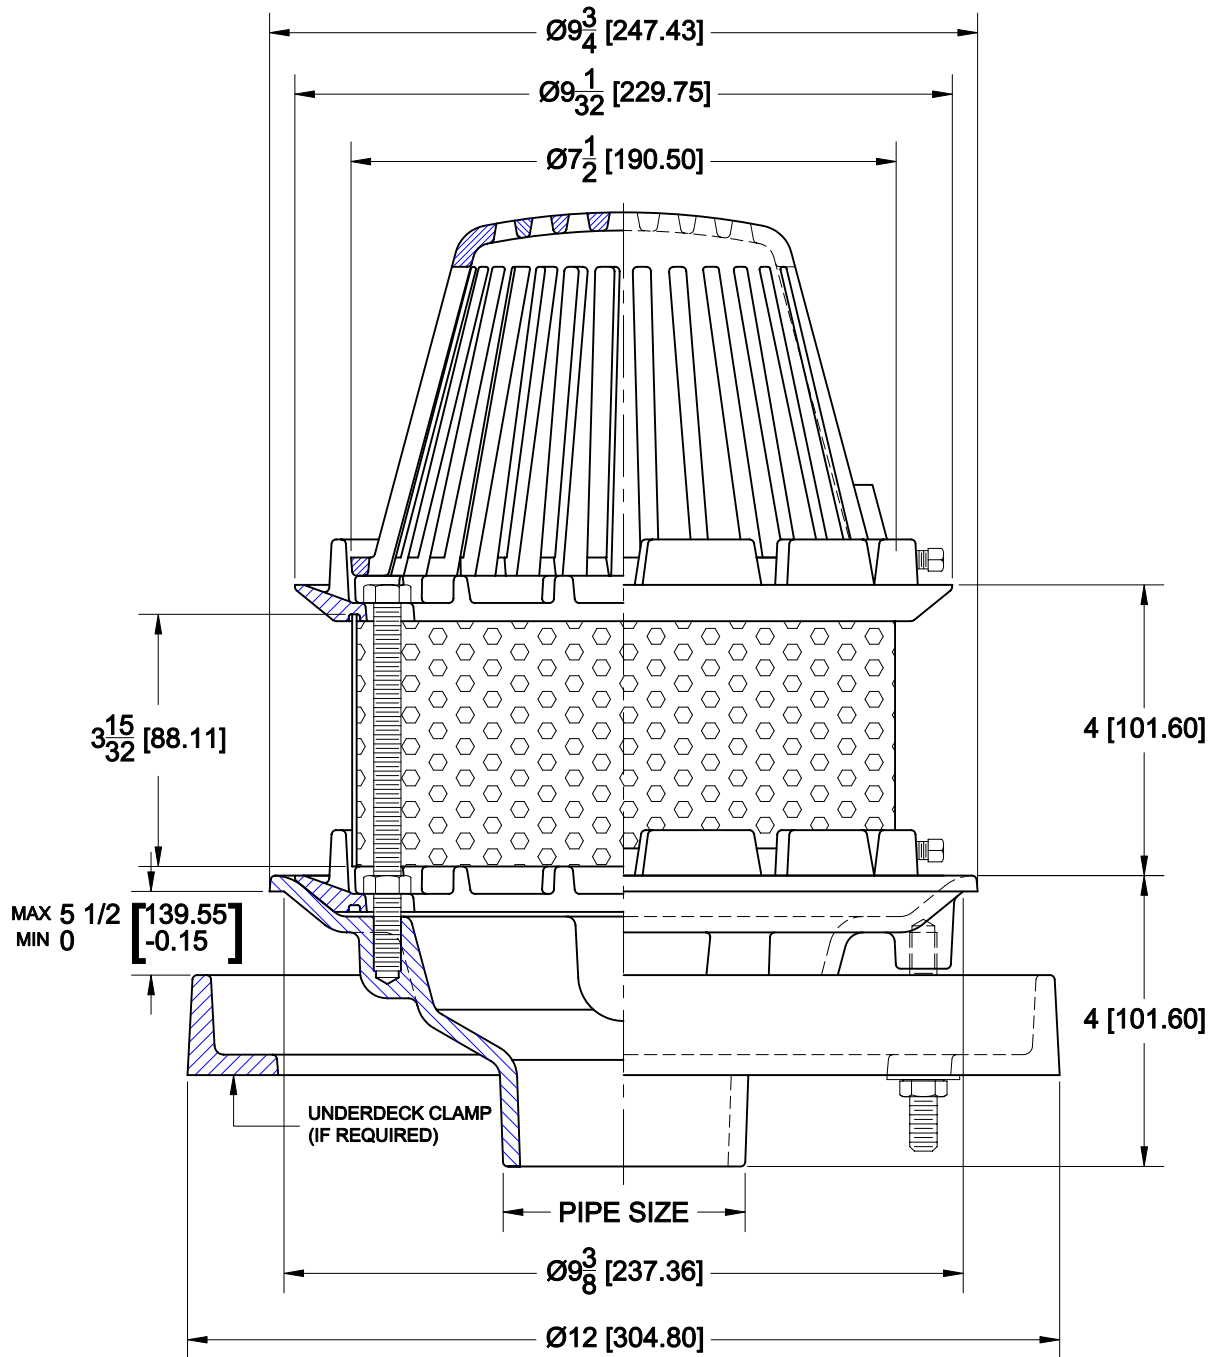

Small Roof Drain

3200-DFS4

Cast iron roof drain with flashing clamp integral with gravel stop, perforated stainless steel extension, cast iron beehive dome strainer and No-Hub bottom outlet.

OPTIONS

Cat. No.	Pipe Size	Wt. Lbs.	Suffix	Description
<input type="checkbox"/> 3202-DFS4	2 (50)	19.0	<input type="checkbox"/> 5	Vandal Proof
<input type="checkbox"/> 3203-DFS4	3 (75)	19.0	<input type="checkbox"/> 39	Galvanized
<input type="checkbox"/> 3204-DFS4	4 (100)	19.0	<input type="checkbox"/> 52	Bearing Pan
			<input type="checkbox"/> 53	Deck Clamp
			<input type="checkbox"/> 179	Security Screws